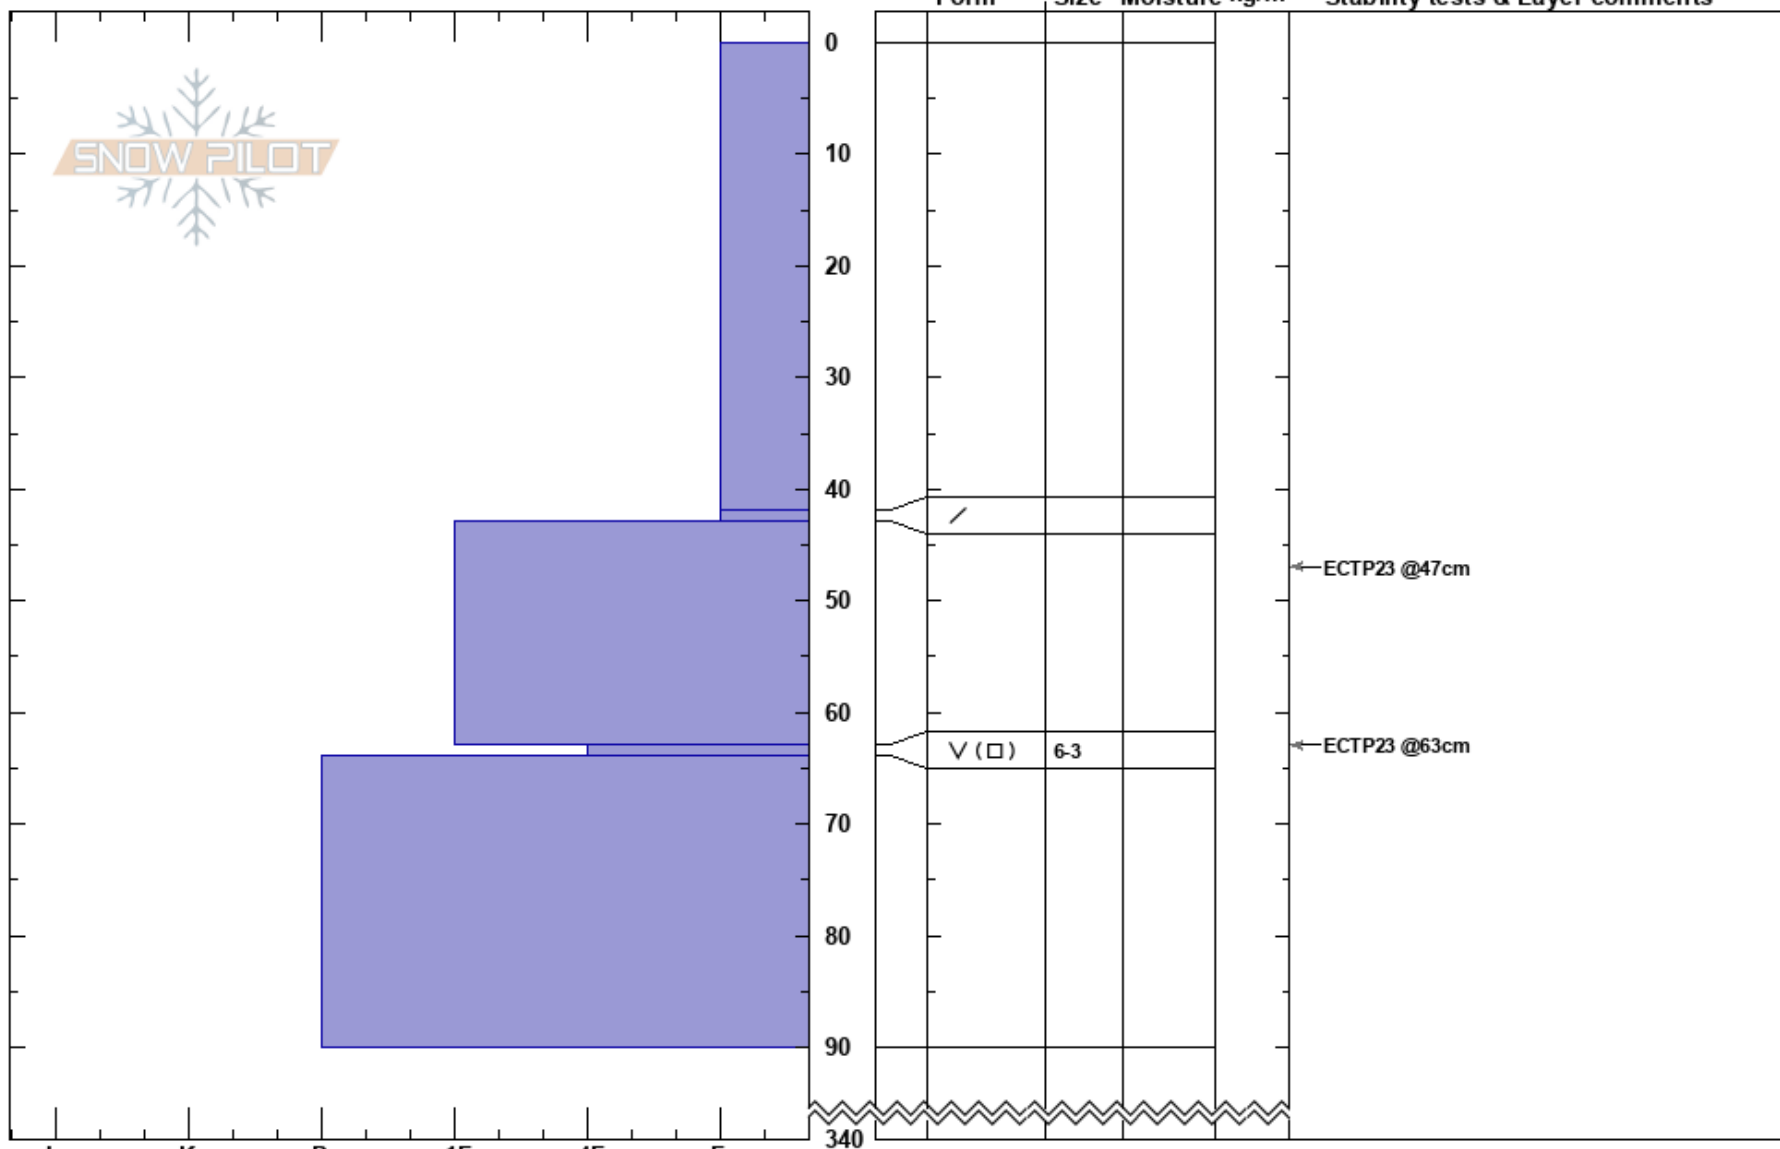

Feather
 White Pass
 BC
 Elevation: 1400 m
 Aspect:
 Specifics:

steve reid
 13/03/2019 - 12:40
 Co-ord:
 Slope Angle:
 Wind Loading:

Stability:
 Air Temperature:
 Sky Cover:
 Precipitation:
 Wind:

HS:340
 Layer Notes:
 63-64cm: Problematic layer