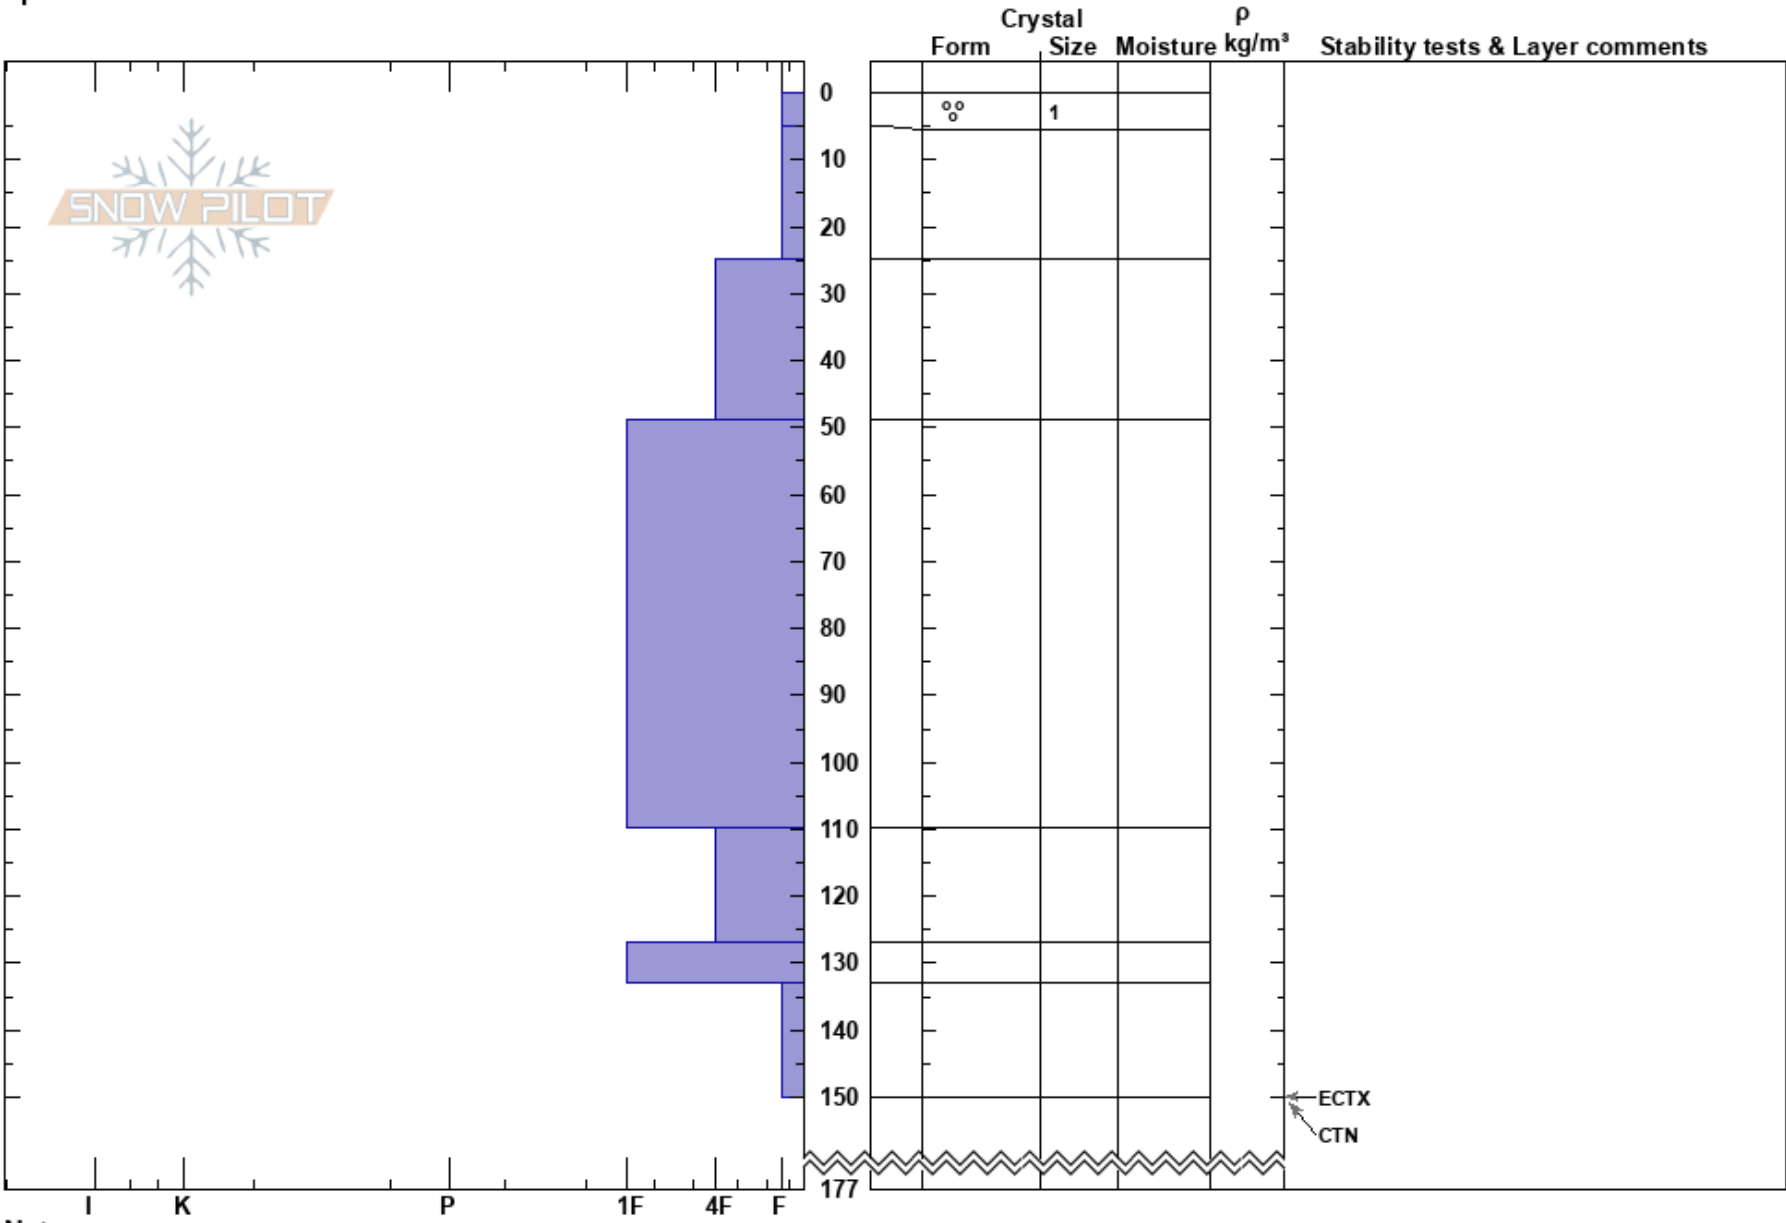

Mayflower Gulch
 Tenmile Range
 CO
Elevation: 11000 ft
Aspect: 200°
Specifics:

Eric McCue
 03/12/2019 - 3:30pm
Co-ord: 13S 400096E 4364970N
Slope Angle: 6°
Wind Loading: yes

Stability:
Air Temperature: 0.5°C
Precipitation: NO
Wind: SW Moderate

HS:177
PF:30
 133-150cm:Problematic layer

Layer Notes:

Notes: