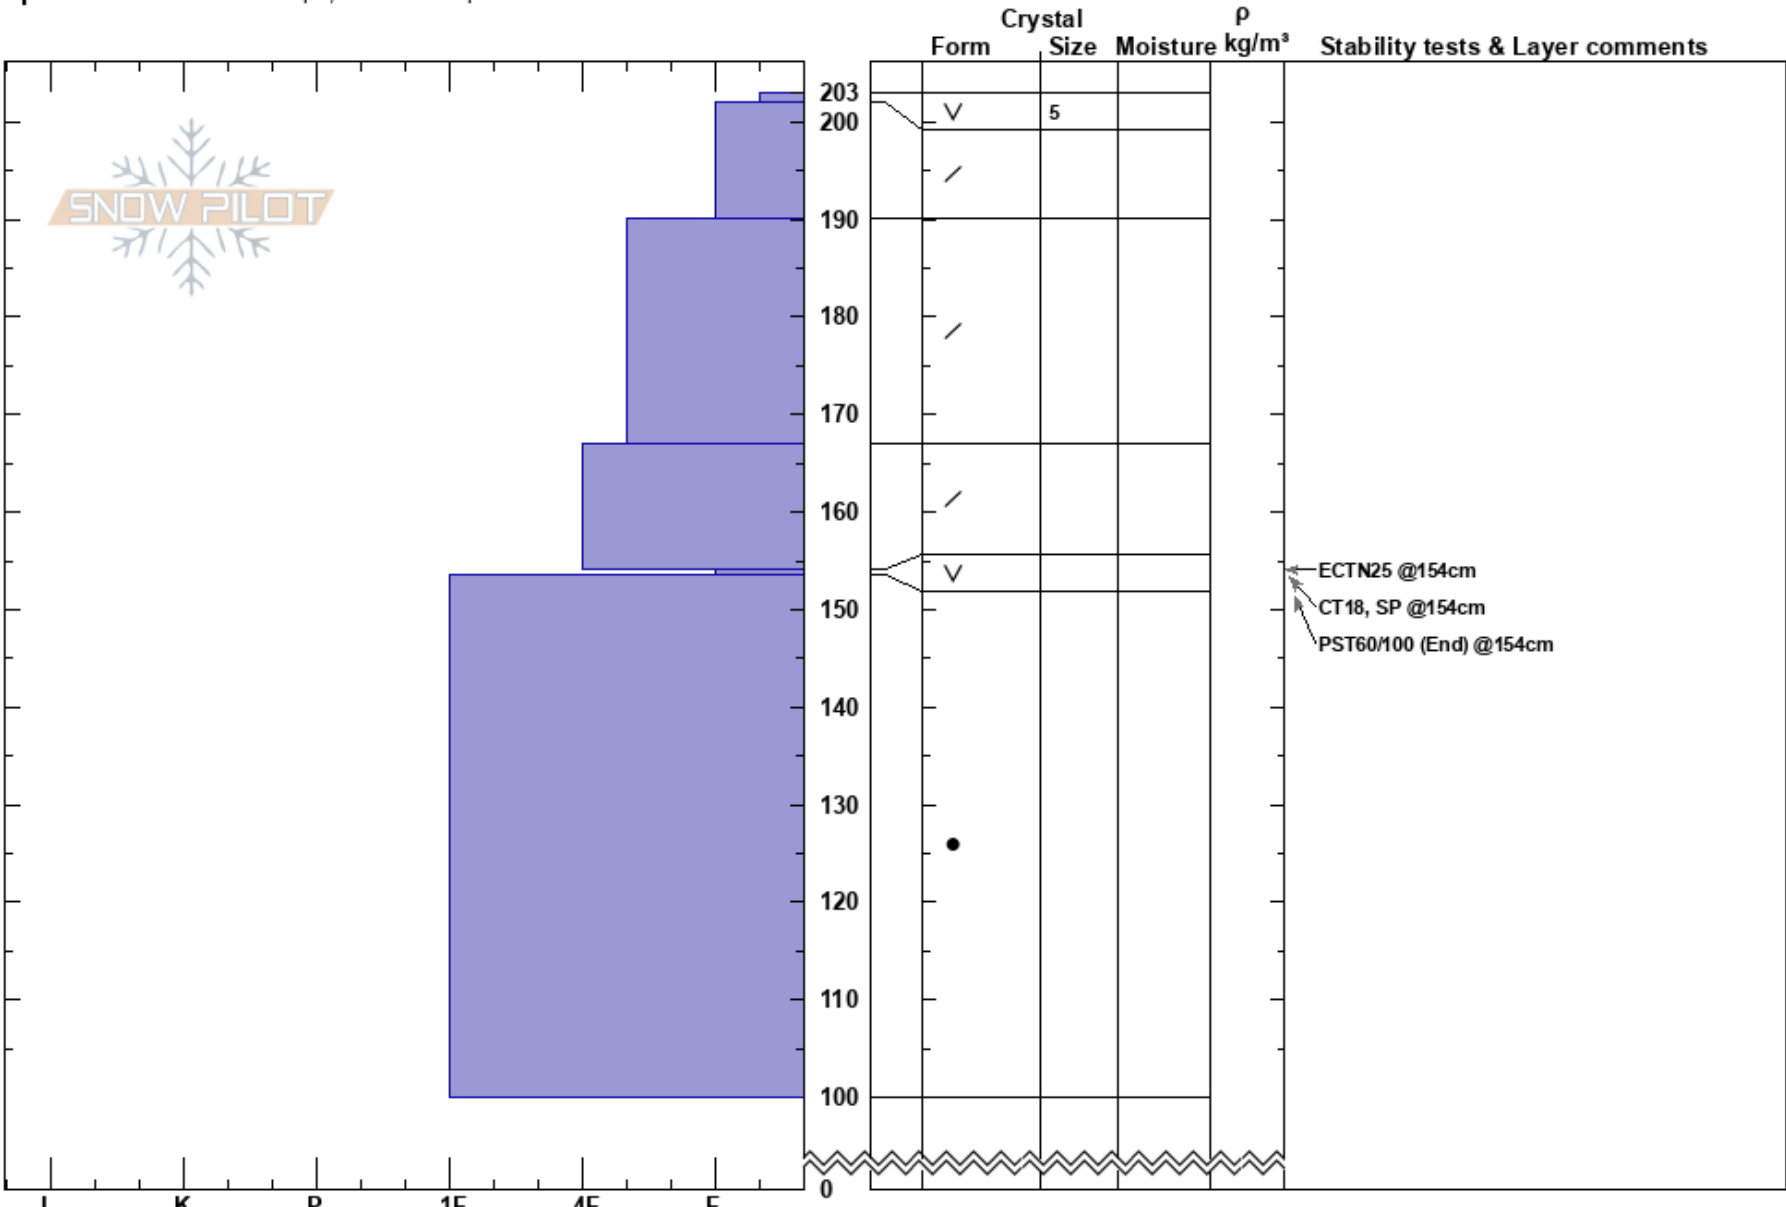

Crest Bowl
 Sawatch
 CO
Elevation:
Aspect: 110°
Specifics: Ski tracks on slope; We skied slope

Ian Hoyer
 01/30/2017 - 12:00pm
Co-ord: 38.95535N, -106.03564W
Slope Angle: 27°
Wind Loading: previous

Stability: Fair Stable
Air Temperature: 20°F
Sky Cover: CLR
Precipitation: NO
Wind: NW Light Breeze

HS:203
PS: 10 154-153.5cm:Problematic layer

Layer Notes:

Notes: