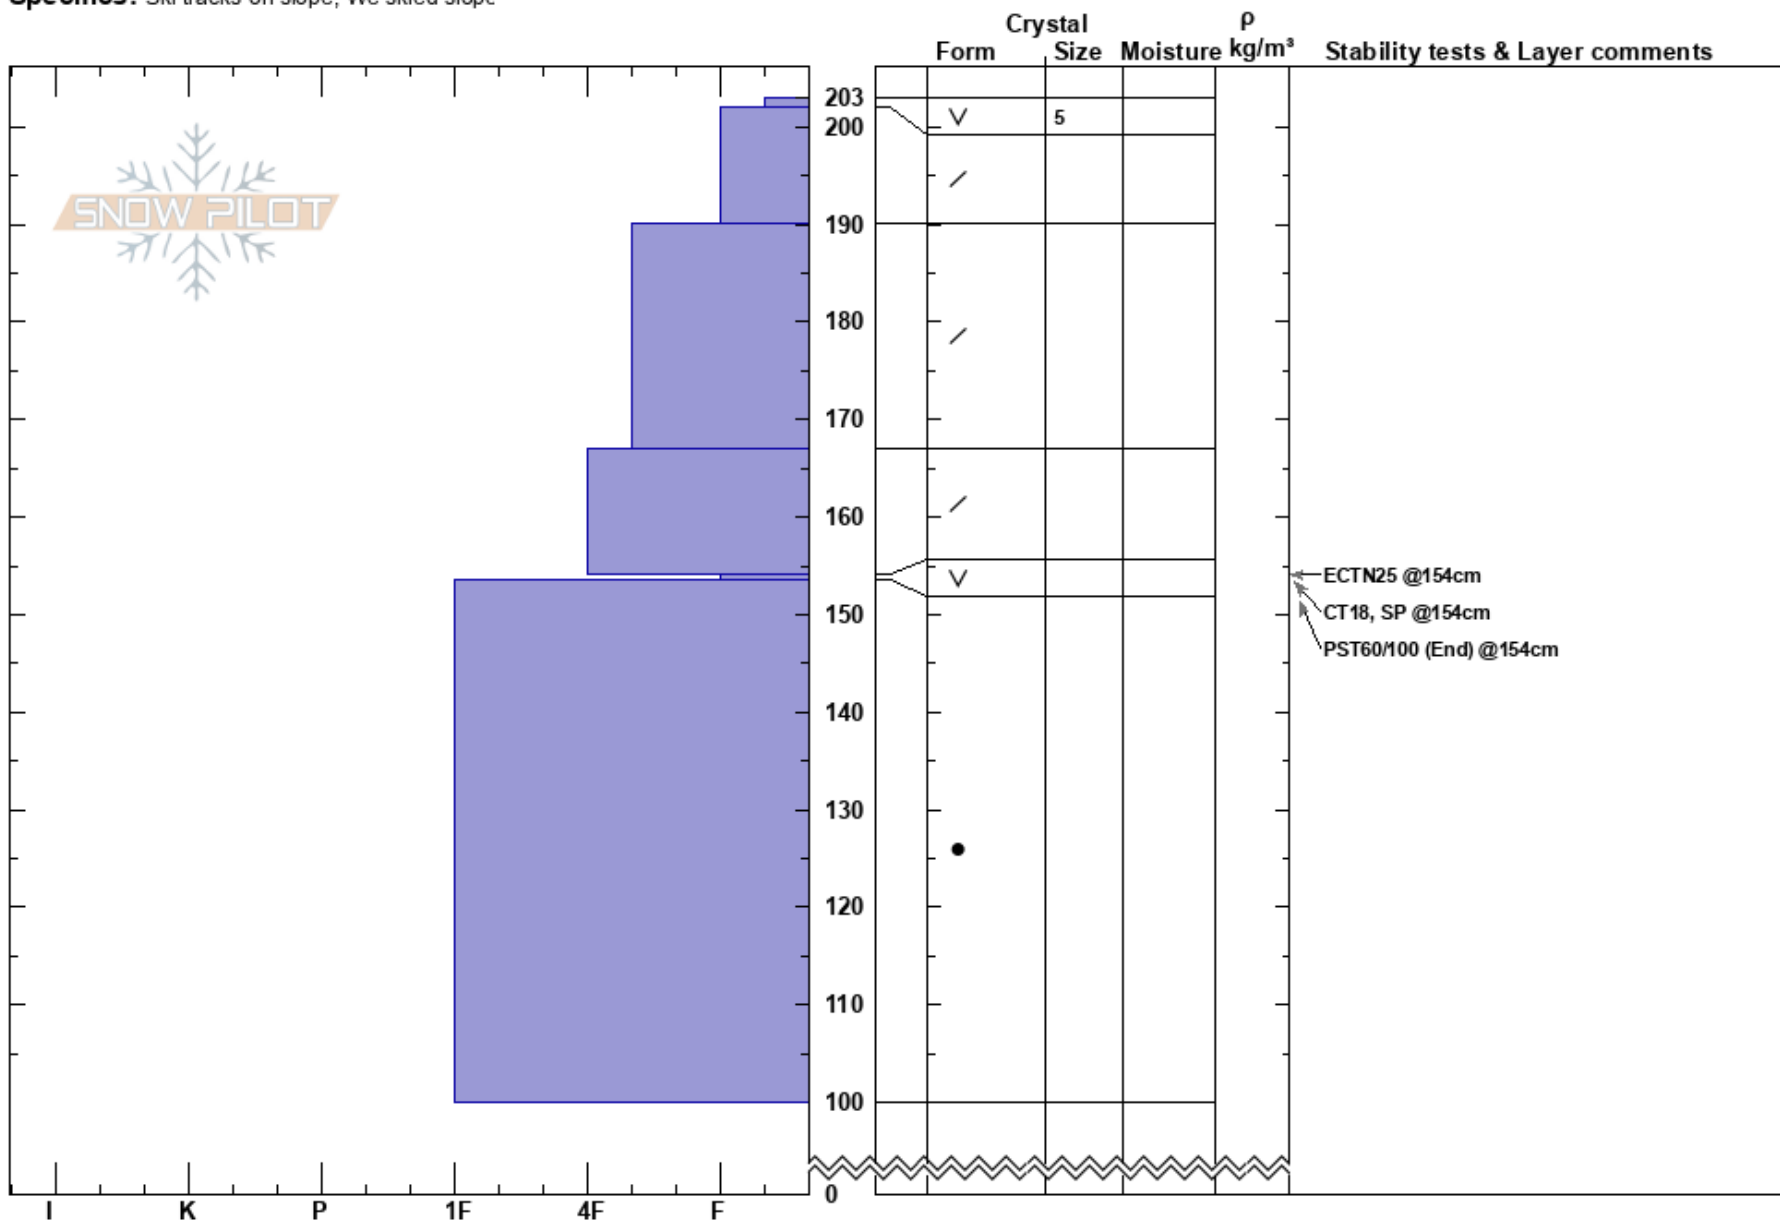

Crest Bowl  
 Sawatch  
 CO  
**Elevation:**  
**Aspect:** 110°  
**Specifics:** Ski tracks on slope; We skied slope

Ian Hoyer  
 01/30/2017 - 12:00pm  
**Co-ord:** 38.95535N, -106.03564W  
**Slope Angle:** 27°  
**Wind Loading:** previous

**Stability:** Fair Stable **HS:**203 **Layer Notes:**  
**Air Temperature:** 20°F **PS:** 10 154-153.5cm:Problematic layer  
**Sky Cover:** CLR  
**Precipitation:** NO  
**Wind:** NW Light Breeze

Notes: