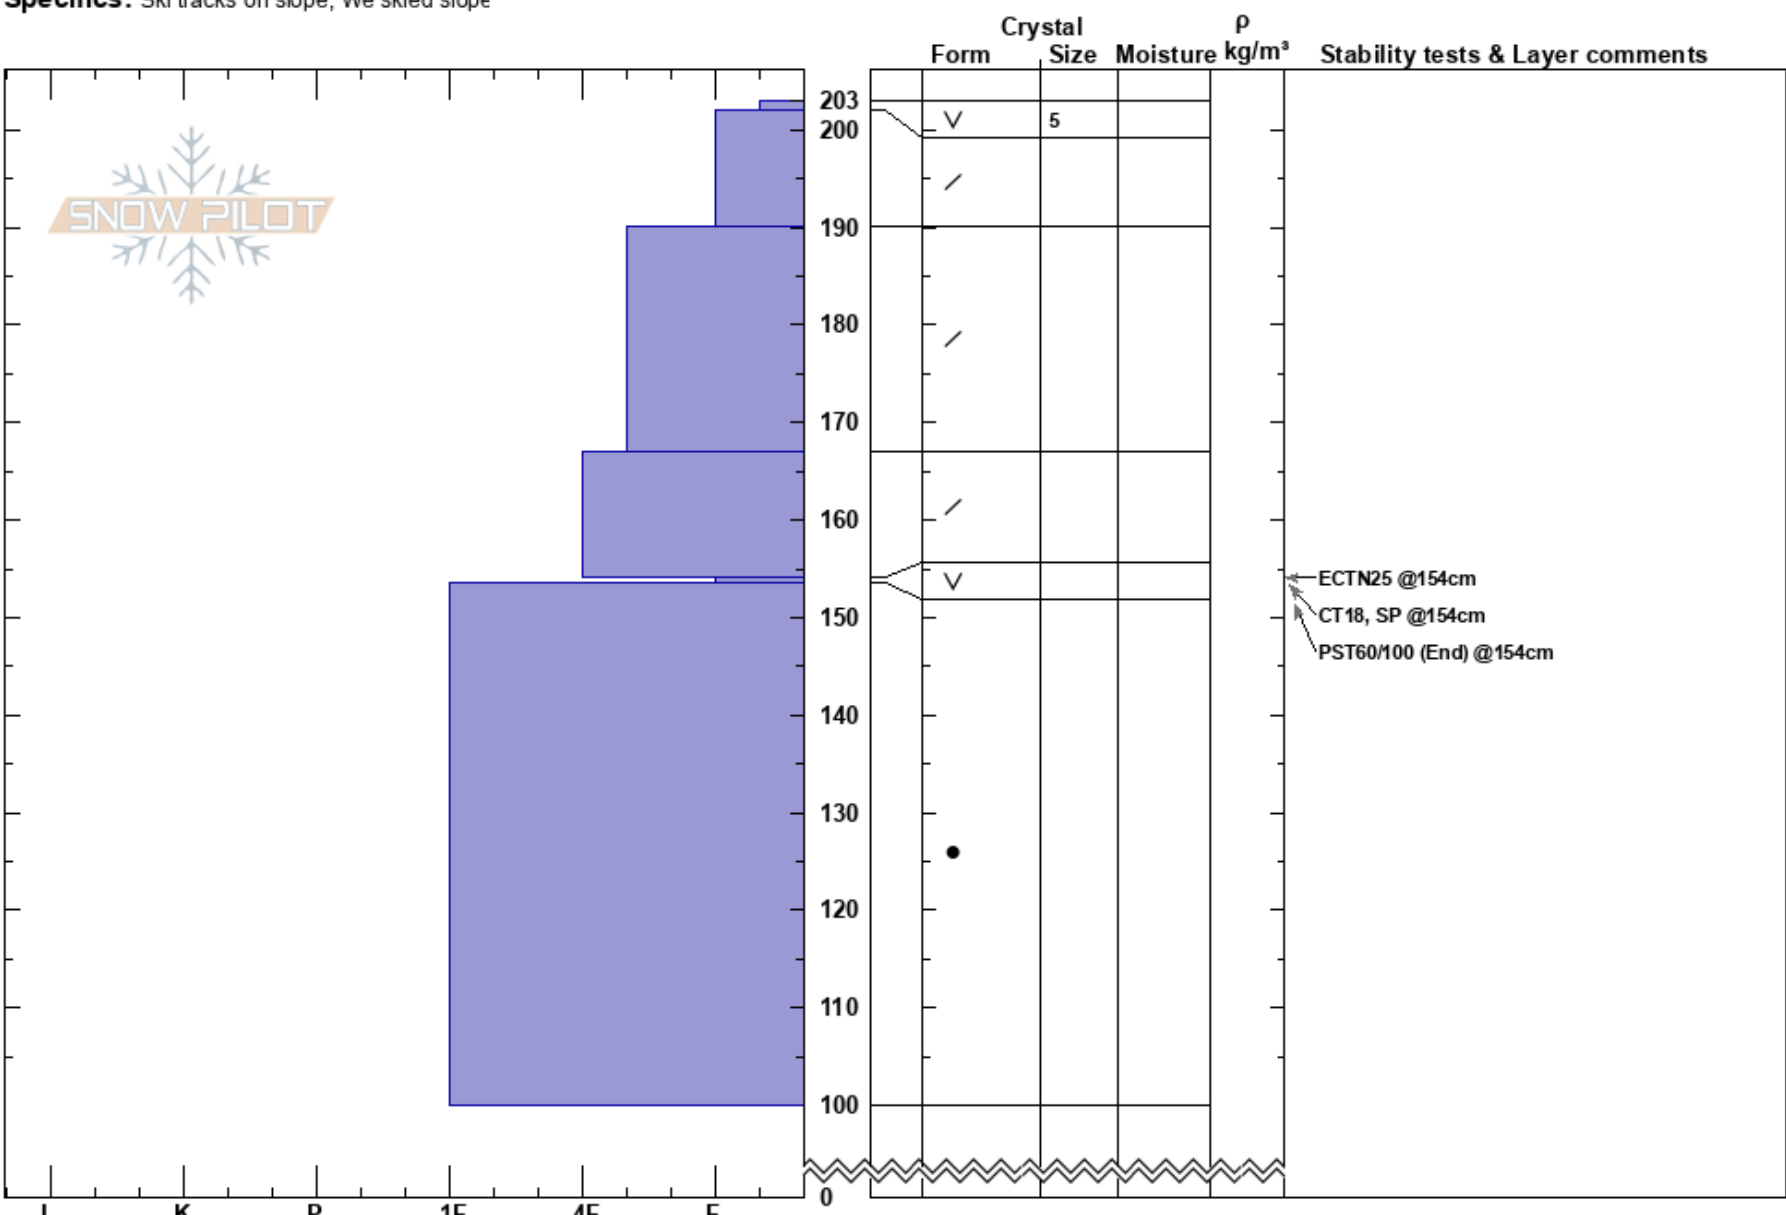

Crest Bowl
 Sawatch
 CO
Elevation:
Aspect: 110°
Specifics: Ski tracks on slope; We skied slope

Ian Hoyer
 01/30/2017 - 12:00pm
Co-ord: 38.95535N, -106.03564W
Slope Angle: 27°
Wind Loading: previous

Stability: Fair Stable
Air Temperature: 20°F
Sky Cover: CLR
Precipitation: NO
Wind: NW Light Breeze

HS:203
PS: 10 154-153.5cm:Problematic layer

Layer Notes:

Notes: