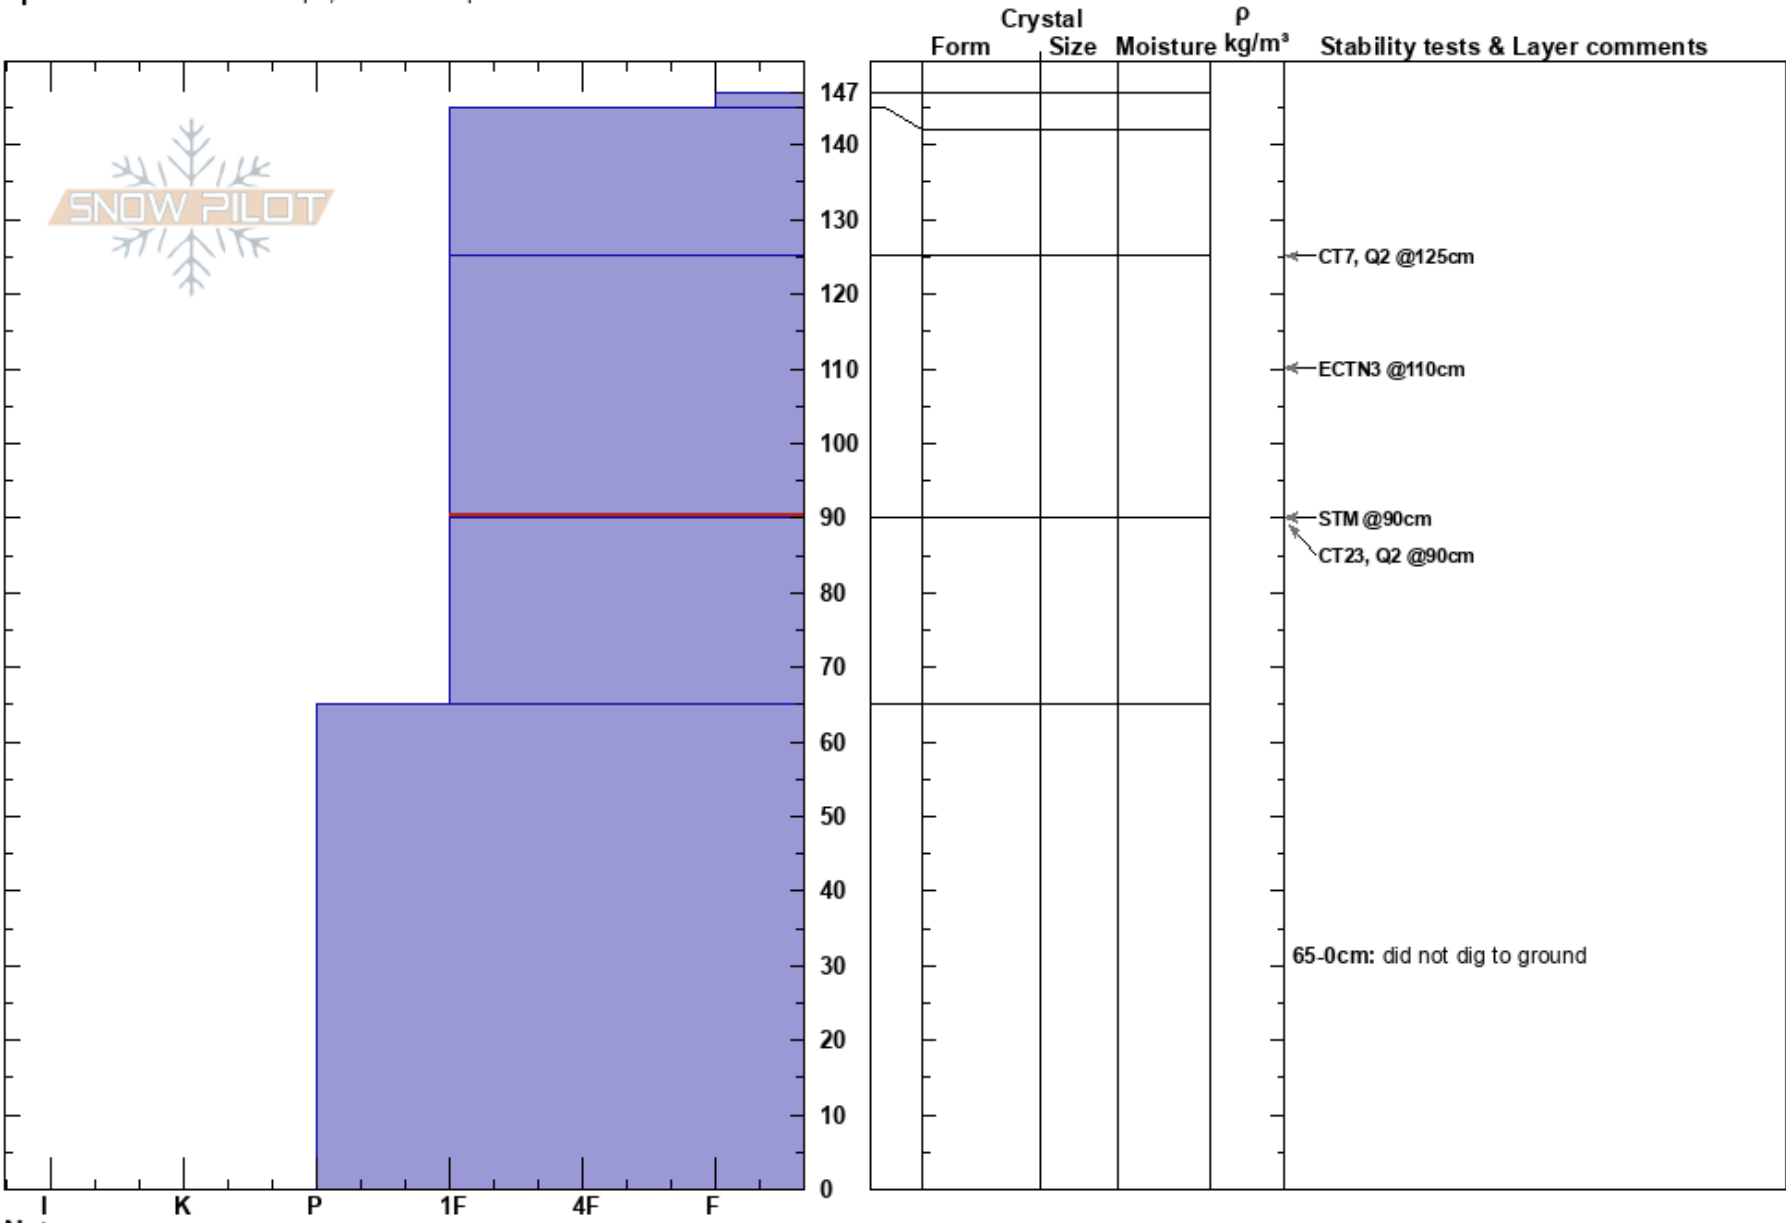

grandpa 2nd entrance
 Vail/Summit County
 CO
Elevation: 10950 ft
Aspect: 90°
Specifics: Ski tracks on slope; We skied slope

Chris Johnson
 03/11/2019 - 11:30am
Co-ord: 39.56090N, -106.50765W
Slope Angle: 22°
Wind Loading: previous

Stability:
Air Temperature:
Sky Cover: CLR
Precipitation: NO
Wind: E Light Breeze

Layer Notes:
 125-90cm: Problematic layer
 65-0cm: did not dig to ground

Notes: