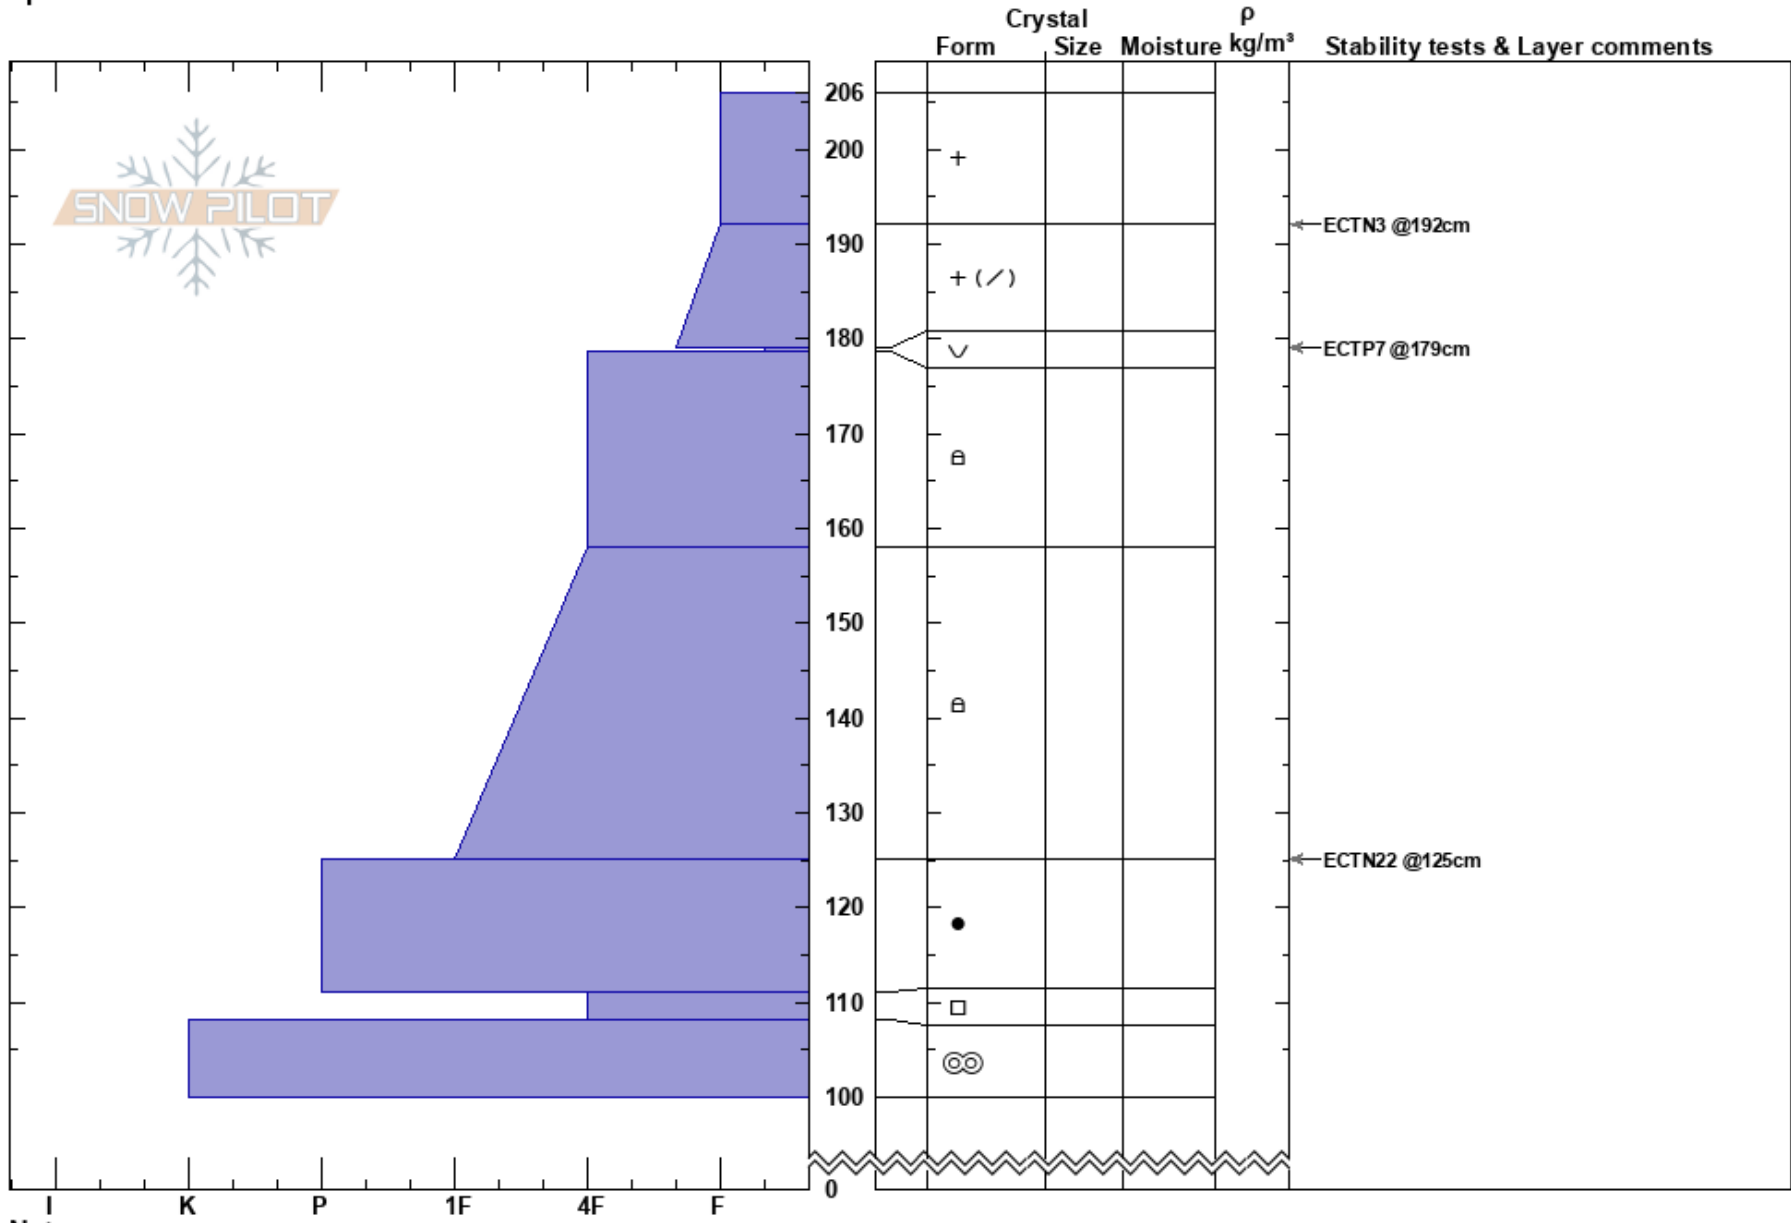

Crystal Theater
 Bitterroot
 MT
 Elevation: 5800 ft
 Aspect: 22°
 Specifics:

Logan King
 03/13/2019 - 11:00am
 Co-ord: 46.65682N, -114.60109W
 Slope Angle: 20°
 Wind Loading:

Stability: Good HS:206
 Air Temperature: -0.5°C PS: 14 179-178.7cm:Problematic layer
 Sky Cover: BKN
 Precipitation: S1
 Wind: Calm