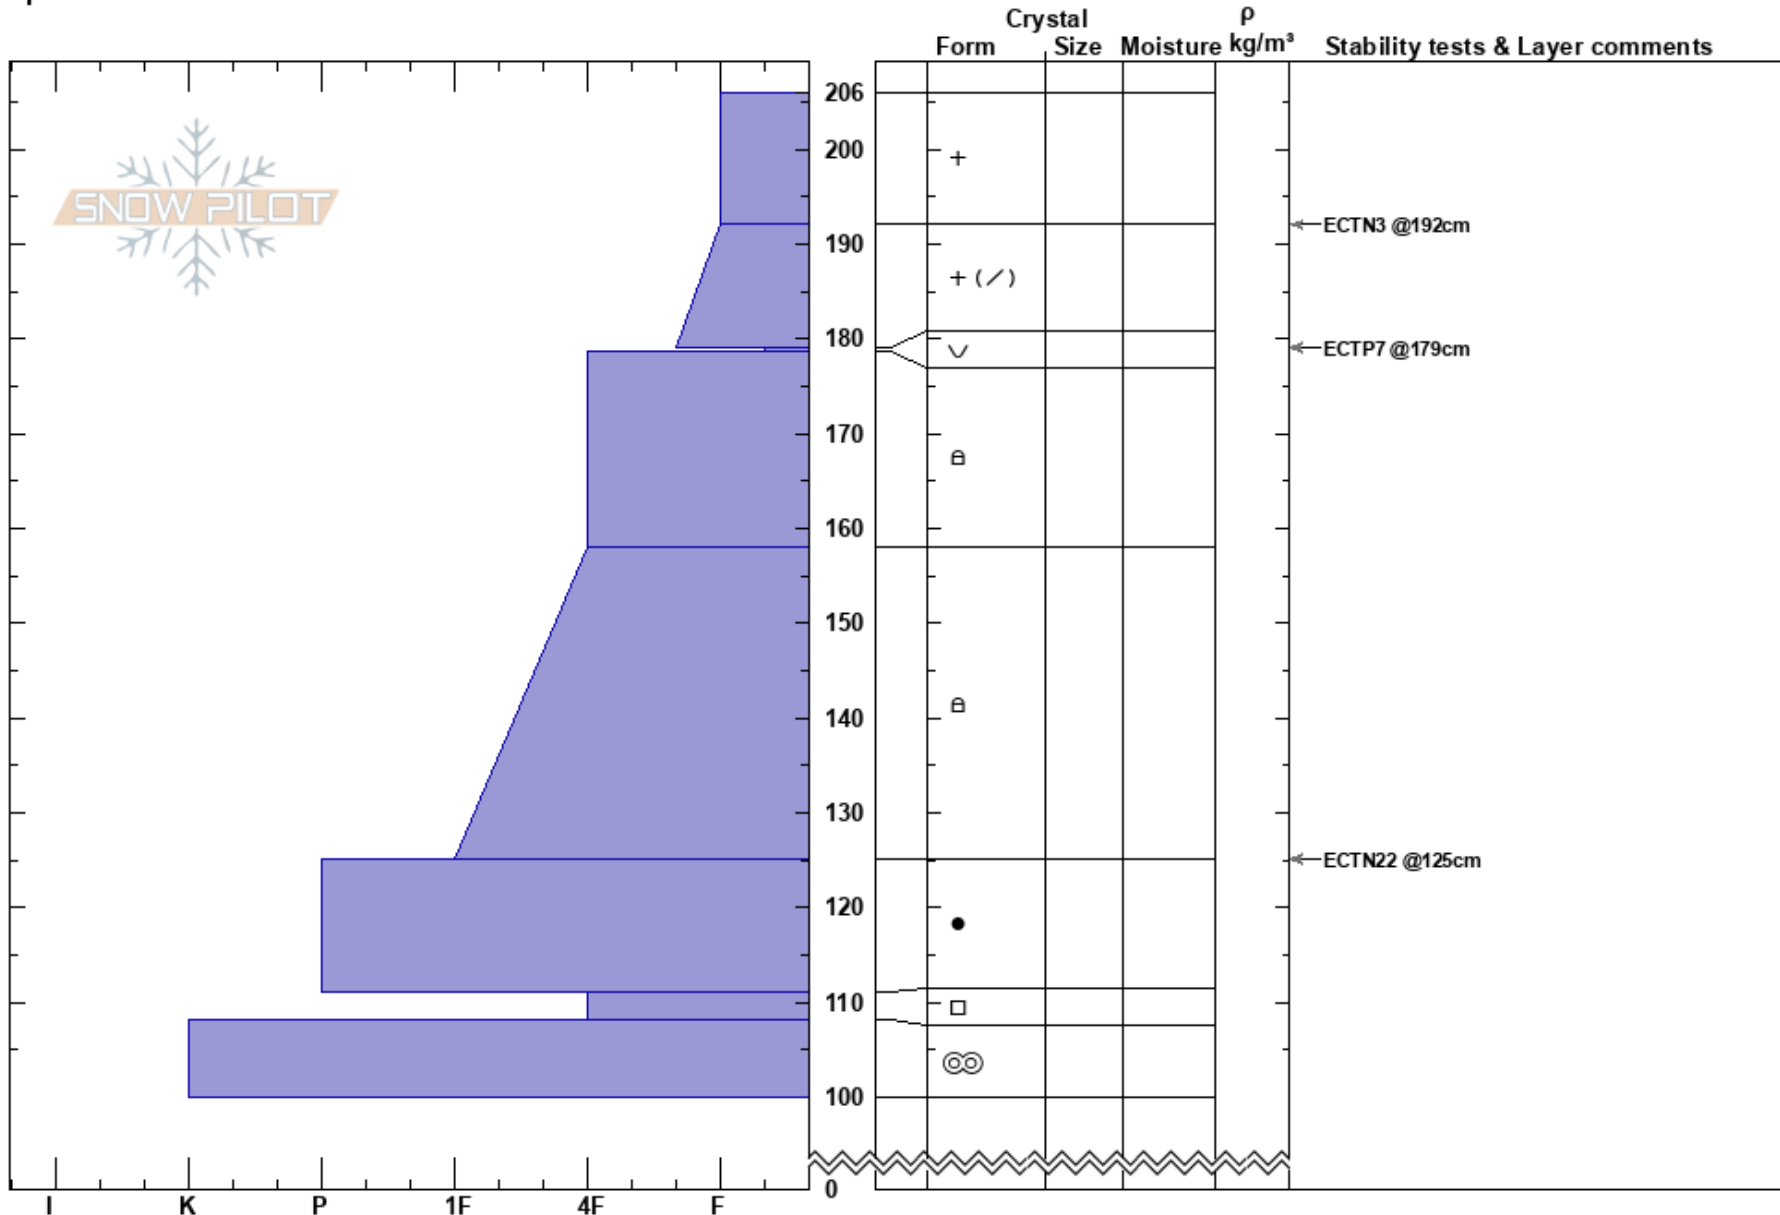

Crystal Theater
 Bitterroot
 MT
 Elevation: 5800 ft
 Aspect: 22°
 Specifics:

Logan King
 03/13/2019 - 11:00am
 Co-ord: 46.65682N, -114.60109W
 Slope Angle: 20°
 Wind Loading:

Stability: Good HS:206
 Air Temperature: -0.5°C PS: 14 179-178.7cm:Problematic layer
 Sky Cover: BKN
 Precipitation: S1
 Wind: Calm