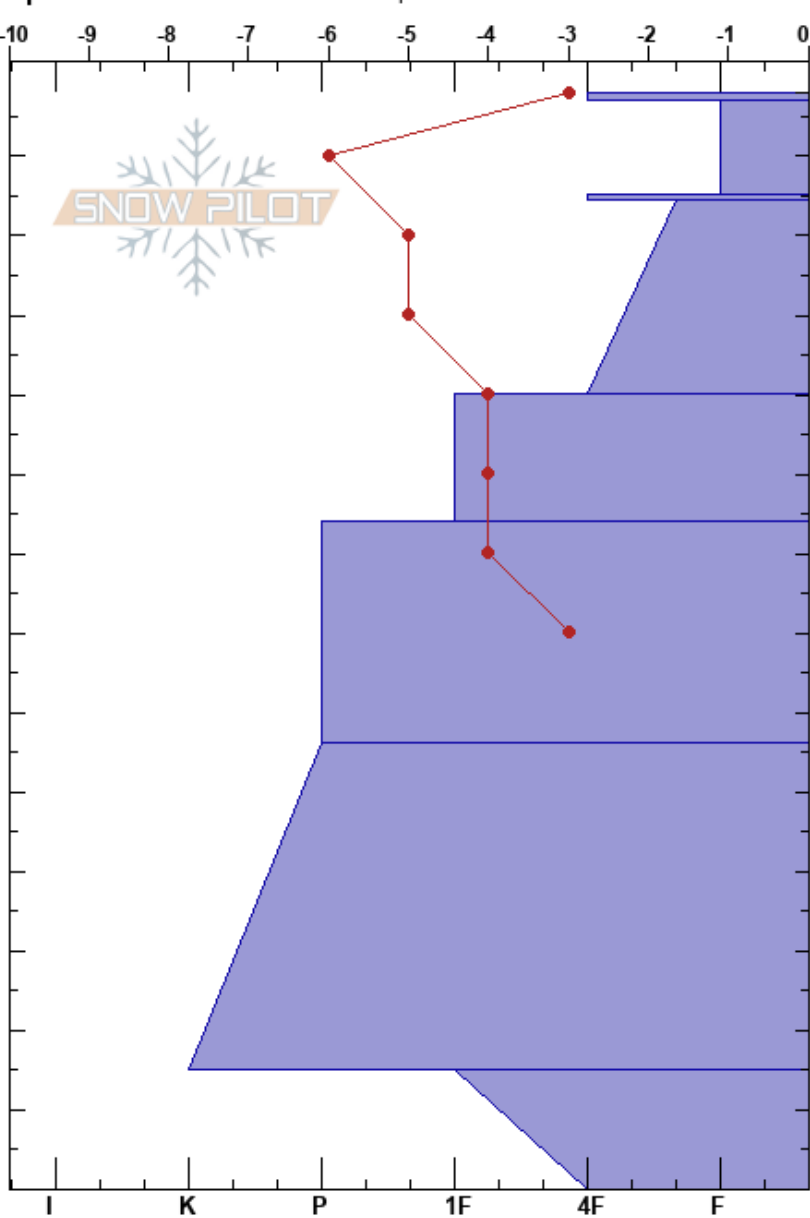

Seeley Lake
 Missions
 MT
 Elevation: 6200 ft
 Aspect: 127°
 Specifics: Snowmobile tracks on slope

Timothy Laroche
 01/30/2017 - 11:00am
 Co-ord: 47.23743N, -113.69583W
 Slope Angle: 30°
 Wind Loading: previous

Stability: Very Good
 Air Temperature: -0.5°C
 Sky Cover: SCT
 Precipitation: NO
 Wind: N Light Breeze

HS:138
 Layer Notes:
 137-136.9cm:Problematic layer

Height (cm)	Crystal		Moisture	ρ kg/m ³	Stability tests & Layer comments
	Form	Size			
138	(,')				← ECTN1 @137cm
130	V				← CT1, Q1 @137cm
120	/				← ECTN11 @125cm
120	⊙⊙				← CT11, Q2 @125cm
110	⊖				
100					← ECTN21 @100cm
90	•				← CT22, Q3 @100cm
80					← ECTN27 @84cm
70	•				
35					
35	•				
10	⊖		w		