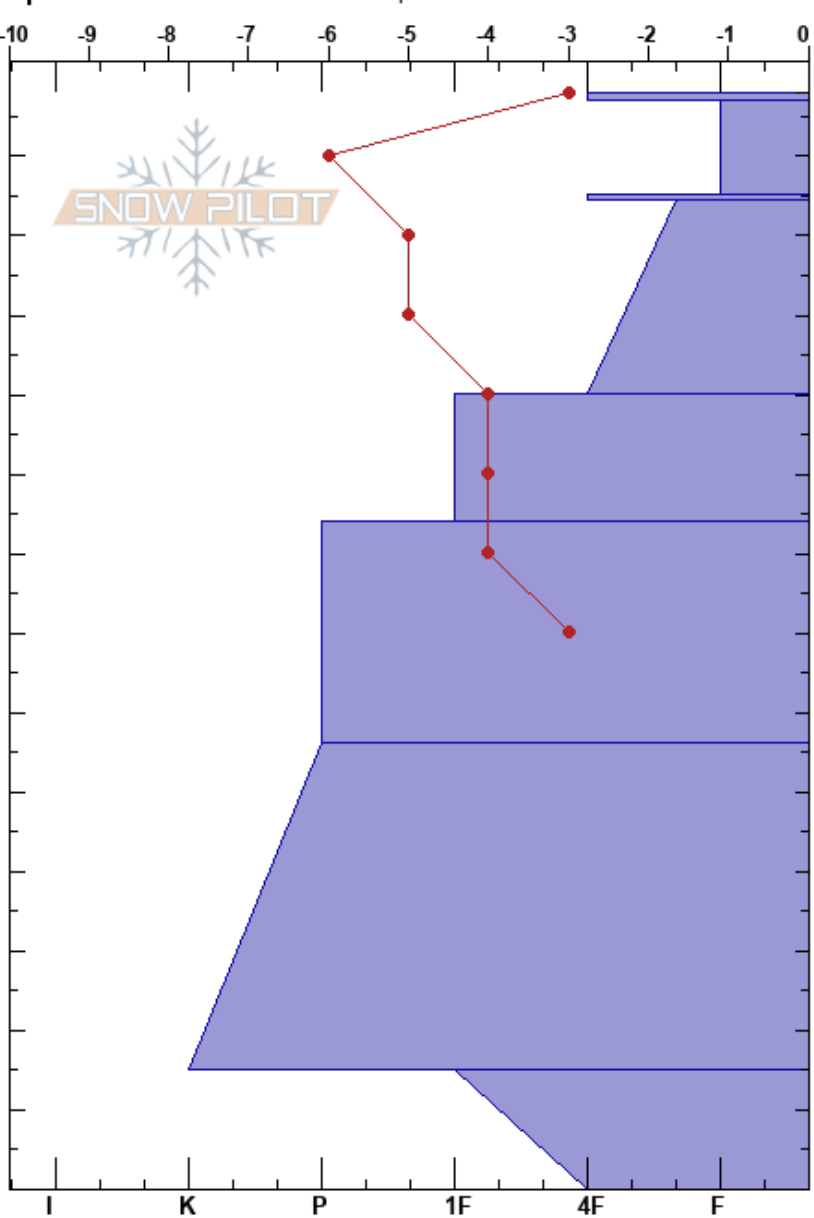

Seeley Lake
 Missions
 MT
 Elevation: 6200 ft
 Aspect: 127°
 Specifics: Snowmobile tracks on slope

Timothy Laroche
 01/30/2017 - 11:00am
 Co-ord: 47.23743N, -113.69583W
 Slope Angle: 30°
 Wind Loading: previous

Stability: Very Good
 Air Temperature: -0.5°C
 Sky Cover: SCT
 Precipitation: NO
 Wind: N Light Breeze

HS:138
 Layer Notes:
 137-136.9cm:Problematic layer

Elevation (cm)	Crystal		Moisture	ρ kg/m ³	Stability tests & Layer comments
	Form	Size			
138	(,')				← ECTN1 @137cm
130	V				← CT1, Q1 @137cm
125	/				← ECTN11 @125cm
120	⊙⊙				← CT11, Q2 @125cm
110	⊖				
100					← ECTN21 @100cm
90	•				← CT22, Q3 @100cm
80					
70	•				← ECTN27 @84cm
60					
50					
40					
30					
20					
10	⊖		w		
0					