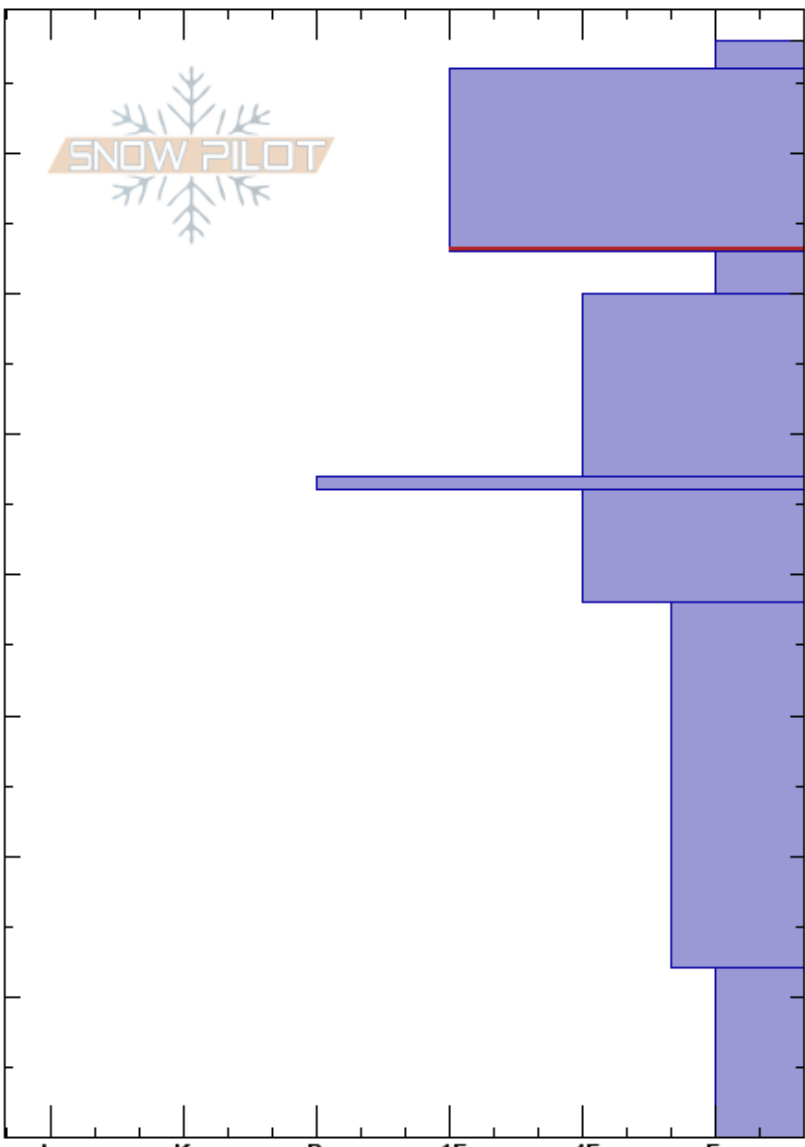

Mt. Jumbo
 Rattlesnake Mtns
 MT
Elevation: 4260 ft
Aspect: 340°
Specifics: Cracking

Logan King
 03/12/2019 - 11:15am
Co-ord: 46.87904N, -113.95642W
Slope Angle: 20°
Wind Loading: previous

Stability: Poor
Air Temperature:
Sky Cover: OVC
Precipitation: NO
Wind: S Moderate

HS: 78
PS: 1 76-63cm: Problematic layer

Height (m)	Crystal		ρ kg/m ³	Stability tests & Layer comments
	Form	Size		
78	/			
70	•			
63	□			← ECTP12 @63cm
60	⊖			
50	⊖			
47	⊖			← ECTP22 @47cm
40	⊖			
30	∧			
20				
10	∧ (□)			
0				