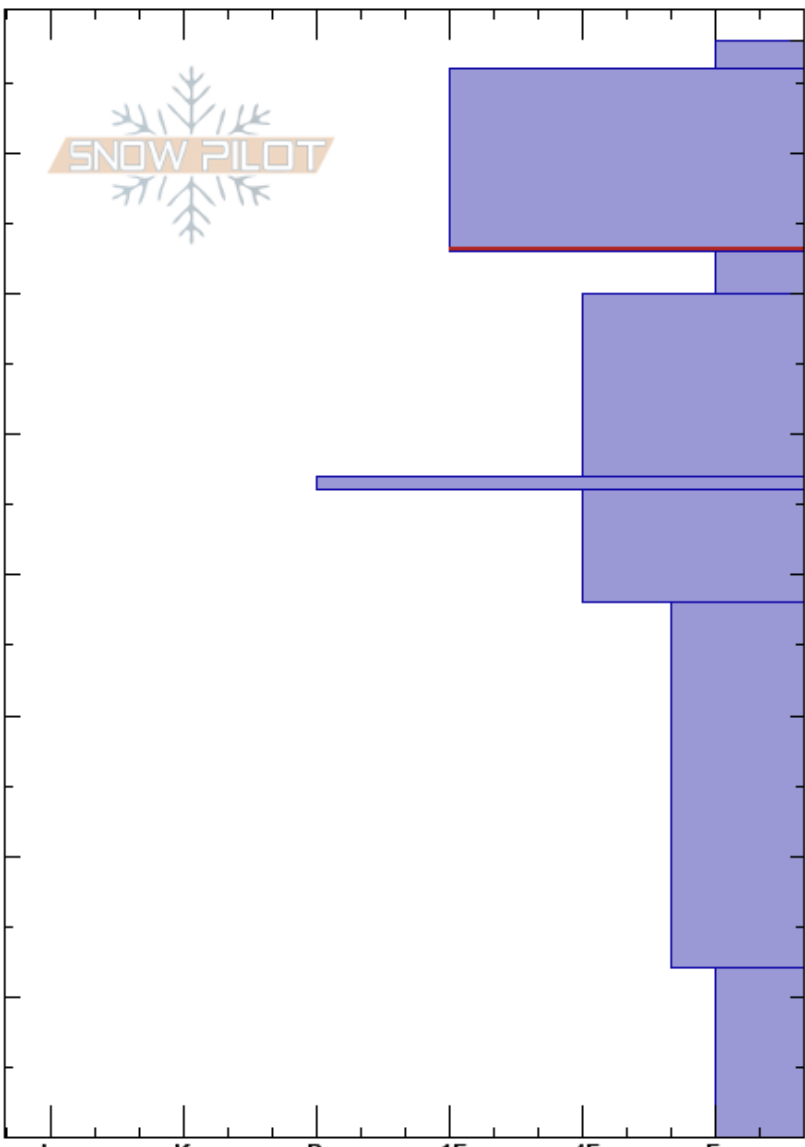

Mt. Jumbo
 Rattlesnake Mtns
 MT
Elevation: 4260 ft
Aspect: 340°
Specifics: Cracking

Logan King
 03/12/2019 - 11:15am
Co-ord: 46.87904N, -113.95642W
Slope Angle: 20°
Wind Loading: previous

Stability: Poor
Air Temperature:
Sky Cover: OVC
Precipitation: NO
Wind: S Moderate

HS: 78
PS: 1 76-63cm: Problematic layer

Height (m)	Crystal		ρ kg/m ³	Stability tests & Layer comments
	Form	Size		
78	/			
70	•			
63	□			← ECTP12 @63cm
60	⊖			
50	⊖			
47	⊖			← ECTP22 @47cm
40	⊖			
30	^			
20				
10	^ (□)			
0				