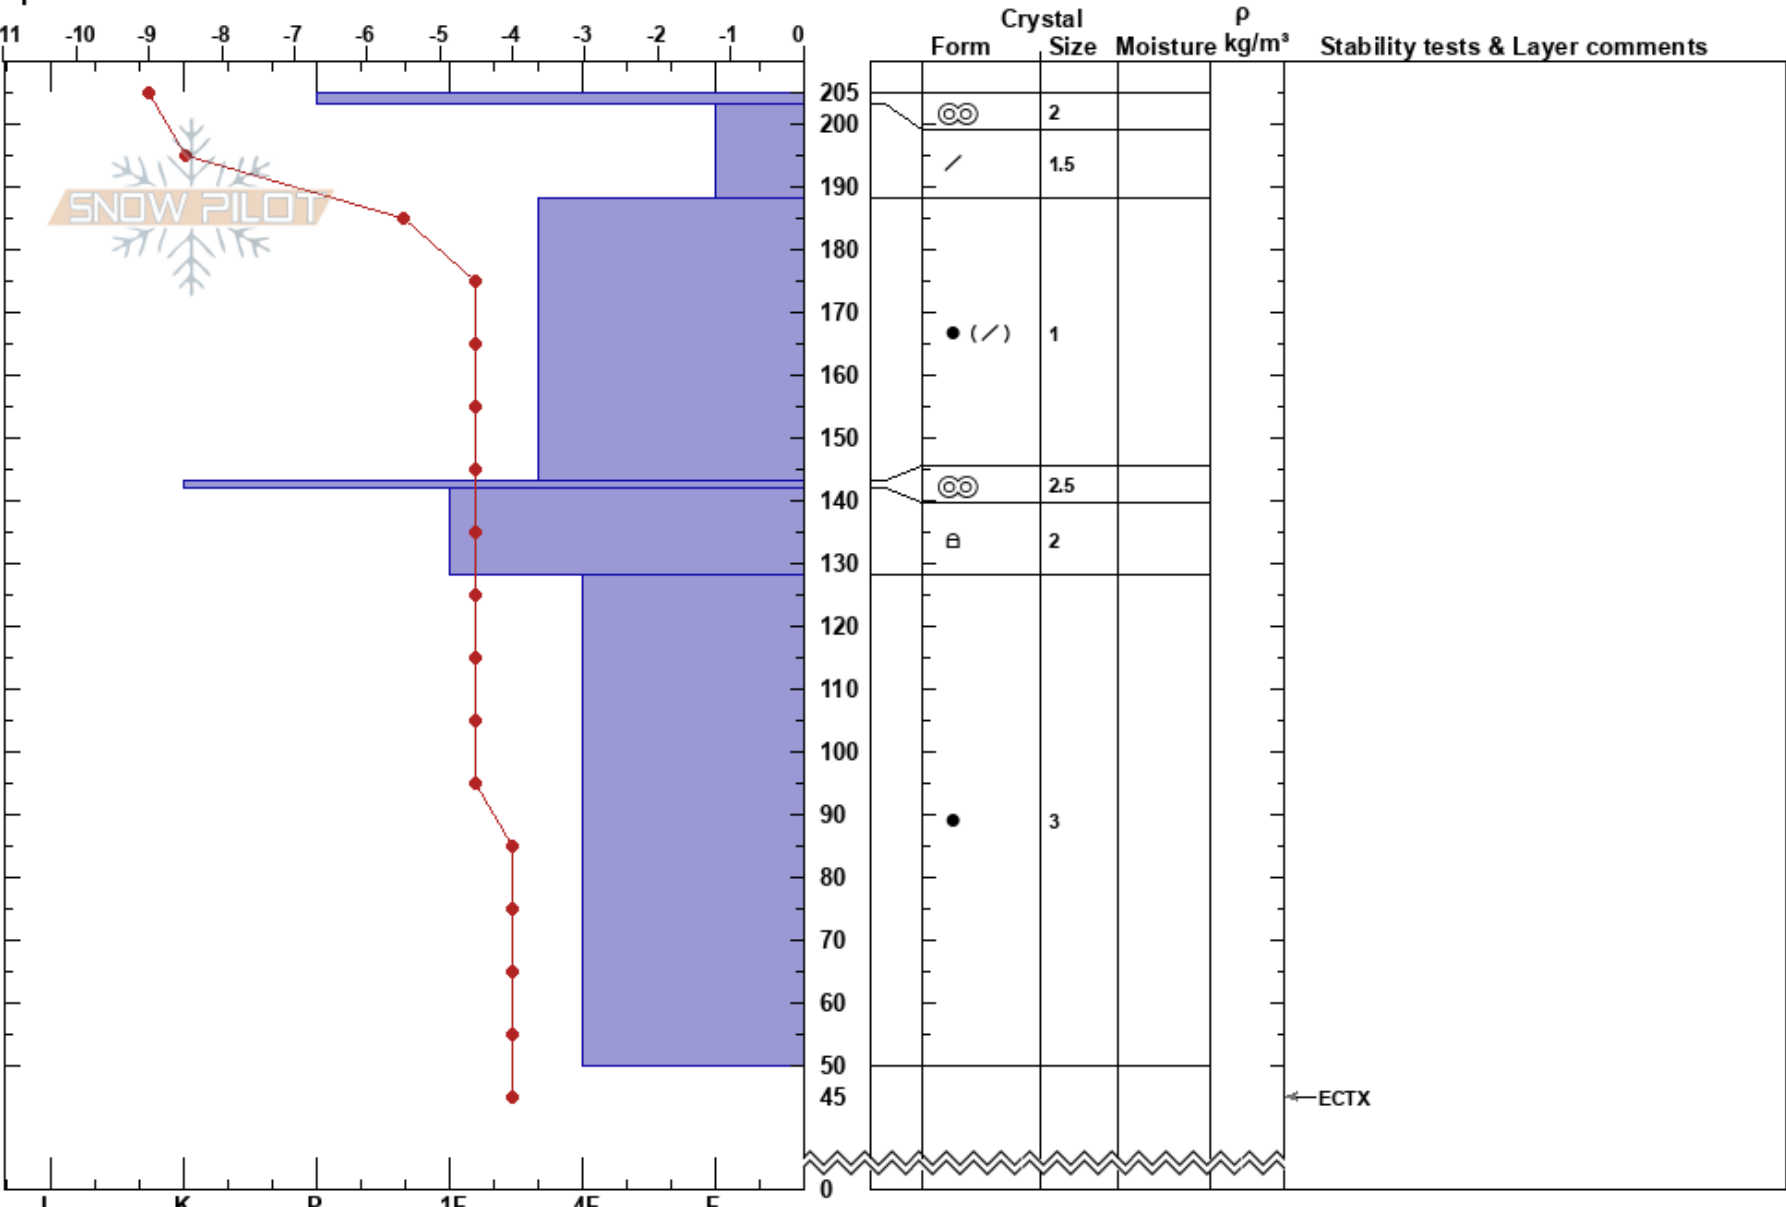

YC South Study Plot  
 Madison Range-N  
 MT  
 Elevation: 8800 ft  
 Aspect: 135°  
 Specifics:

Grant Garman  
 03/12/2019 - 10:56am  
 Co-ord: 45.23000N, -111.44190W  
 Slope Angle: 29°  
 Wind Loading: previous

Stability:  
 Air Temperature: 3°C  
 Sky Cover: CLR  
 Precipitation: NO  
 Wind: SW Calm

HS:205  
 PF:5  
 143-142cm:Problematic layer

Notes: Pit dug by Aaron Darrow and Grant Garman.