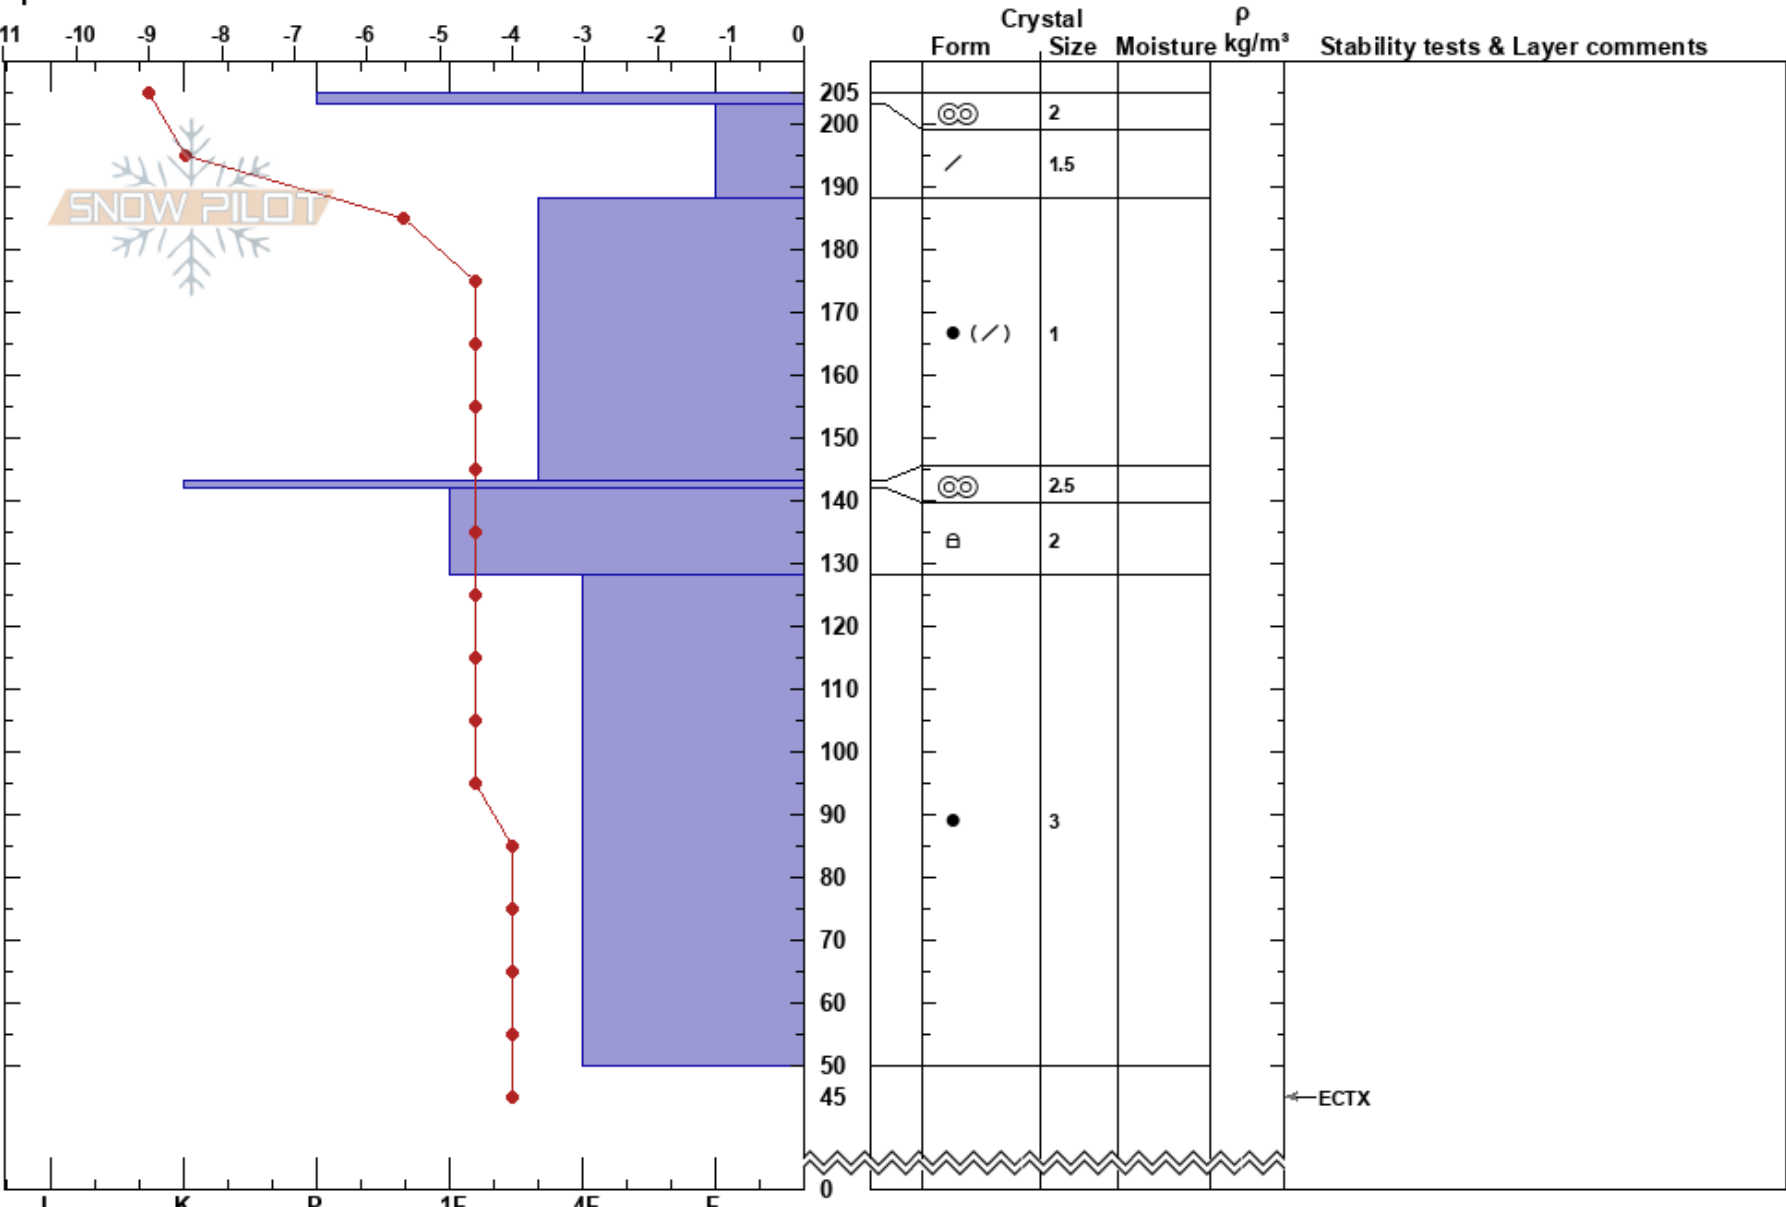

YC South Study Plot
 Madison Range-N
 MT
 Elevation: 8800 ft
 Aspect: 135°
 Specifics:

Grant Garman
 03/12/2019 - 10:56am
 Co-ord: 45.23000N, -111.44190W
 Slope Angle: 29°
 Wind Loading: previous

Stability:
 Air Temperature: 3°C
 Sky Cover: CLR
 Precipitation: NO
 Wind: SW Calm

HS:205
 PF:5
 143-142cm:Problematic layer

Notes: Pit dug by Aaron Darrow and Grant Garman.