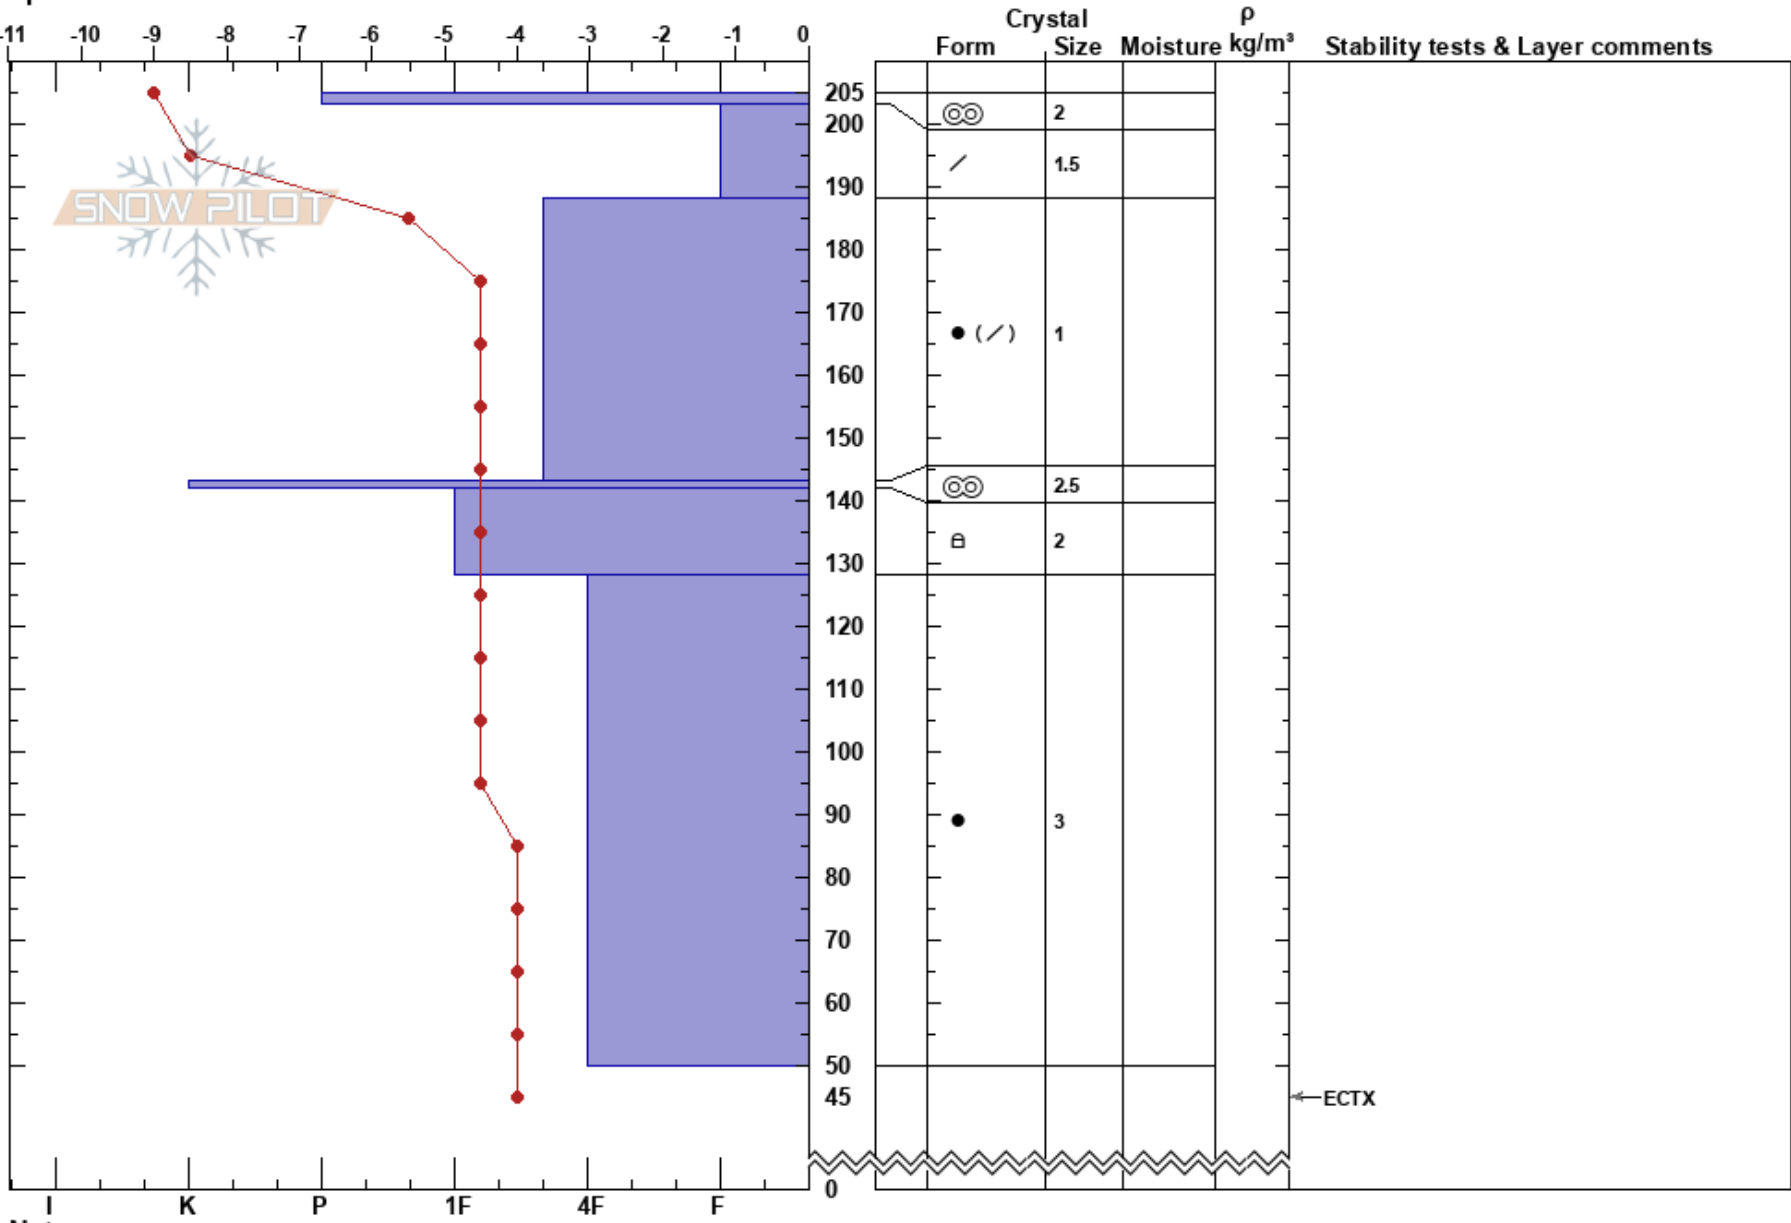

YC South Study Plot
 Madison Range-N
 MT
 Elevation: 8800 ft
 Aspect: 135°
 Specifics:

Grant Garman
 03/12/2019 - 10:56am
 Co-ord: 45.23000N, -111.44190W
 Slope Angle: 29°
 Wind Loading: previous

Stability:
 Air Temperature: 3°C
 Sky Cover: CLR
 Precipitation: NO
 Wind: SW Calm

HS:205
 PF:5
 143-142cm:Problematic layer

Notes: Pit dug by Aaron Darrow and Grant Garman.