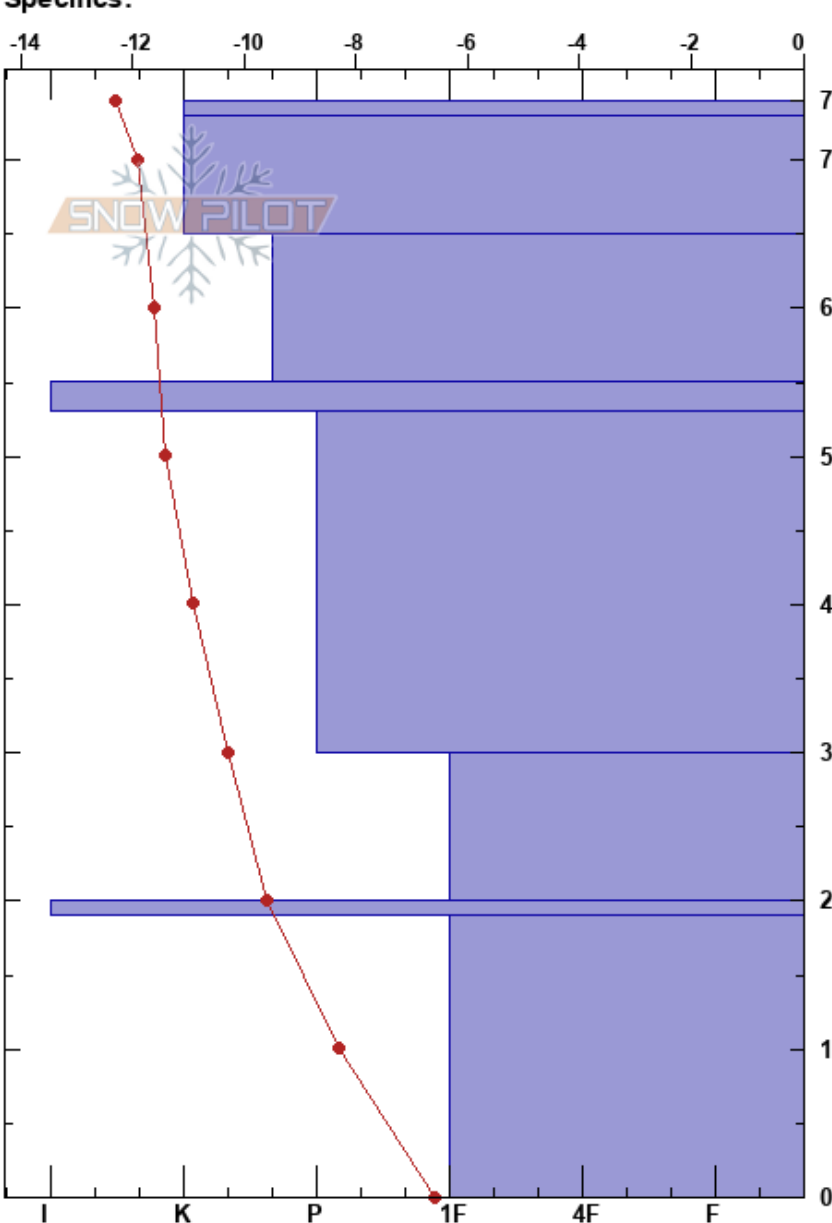

Pyhäkuru N
 Finland
 Elevation: 570 m
 Aspect: SE
 Specifics:

Juuso Holstein
 12/03/2019 - 16:00
 Co-ord: 68.07857N, 24.07280E
 Slope Angle: 29°
 Wind Loading: yes

Stability:
 Air Temperature: -10.1°C PF:1
 Sky Cover: CLR
 Precipitation: NO
 Wind: NE Moderate

Layer Notes:

Form	Crystal		ρ kg/m ³	Stability tests & Layer comments
	Size	Moisture		
■ (♣)				
• (⊙)		D		
•	0.5			
⊙				
• (□)	0.5-1			
□	1-3	D		
■				← CT21, Q1 @21cm
□ (∧)	3-5	D		
				← ECTX

Notes: