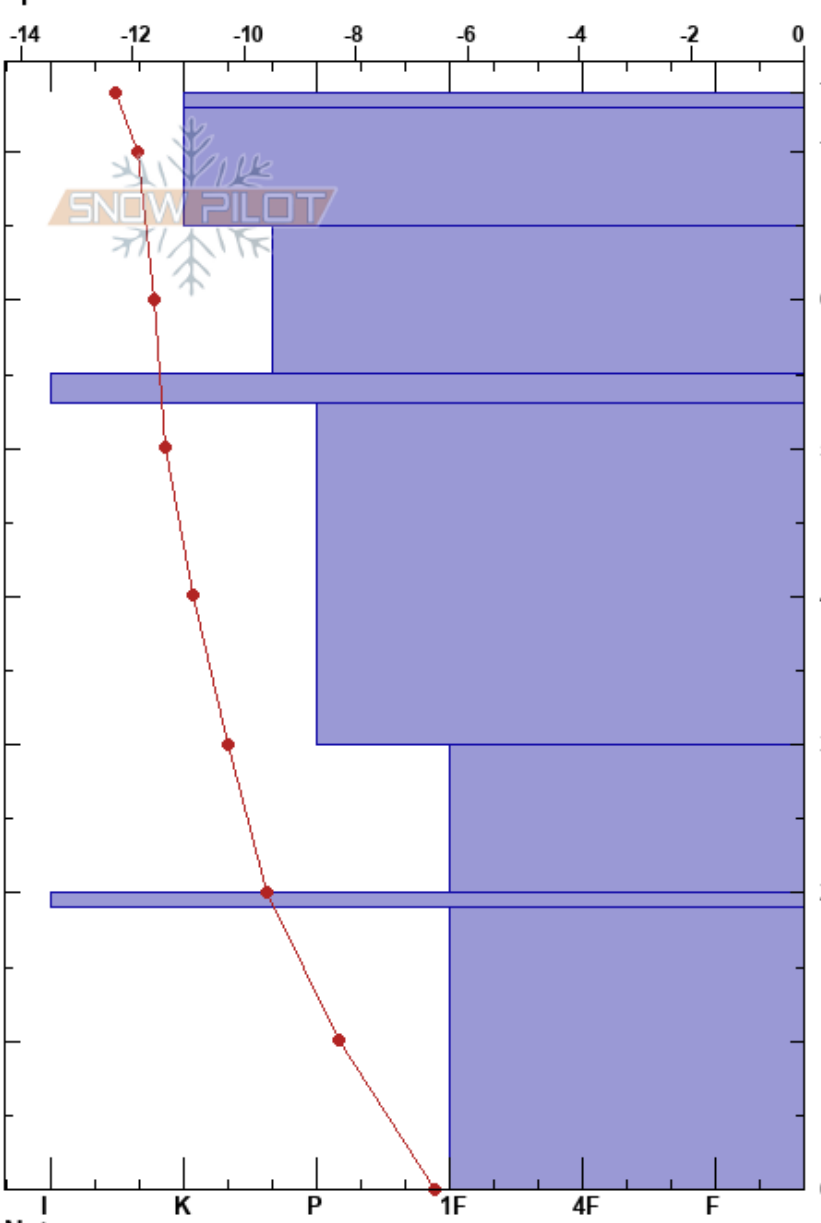

Pyhäkuru N  
 Finland  
 Elevation: 570 m  
 Aspect: SE  
 Specifics:

Juuso Holstein  
 12/03/2019 - 16:00  
 Co-ord: 68.07857N, 24.07280E  
 Slope Angle: 29°  
 Wind Loading: yes

Stability:  
 Air Temperature: -10.1°C PF:1  
 Sky Cover: CLR  
 Precipitation: NO  
 Wind: NE Moderate

Layer Notes:

Form	Crystal Size	Moisture	$\rho$ kg/m <sup>3</sup>	Stability tests & Layer comments
■ (♣)				
• (⊙)		D		
•	0.5			
⊙				
• (□)	0.5-1			
□	1-3	D		
■				← CT21, Q1 @21cm
□ (∧)	3-5	D		
				← ECTX