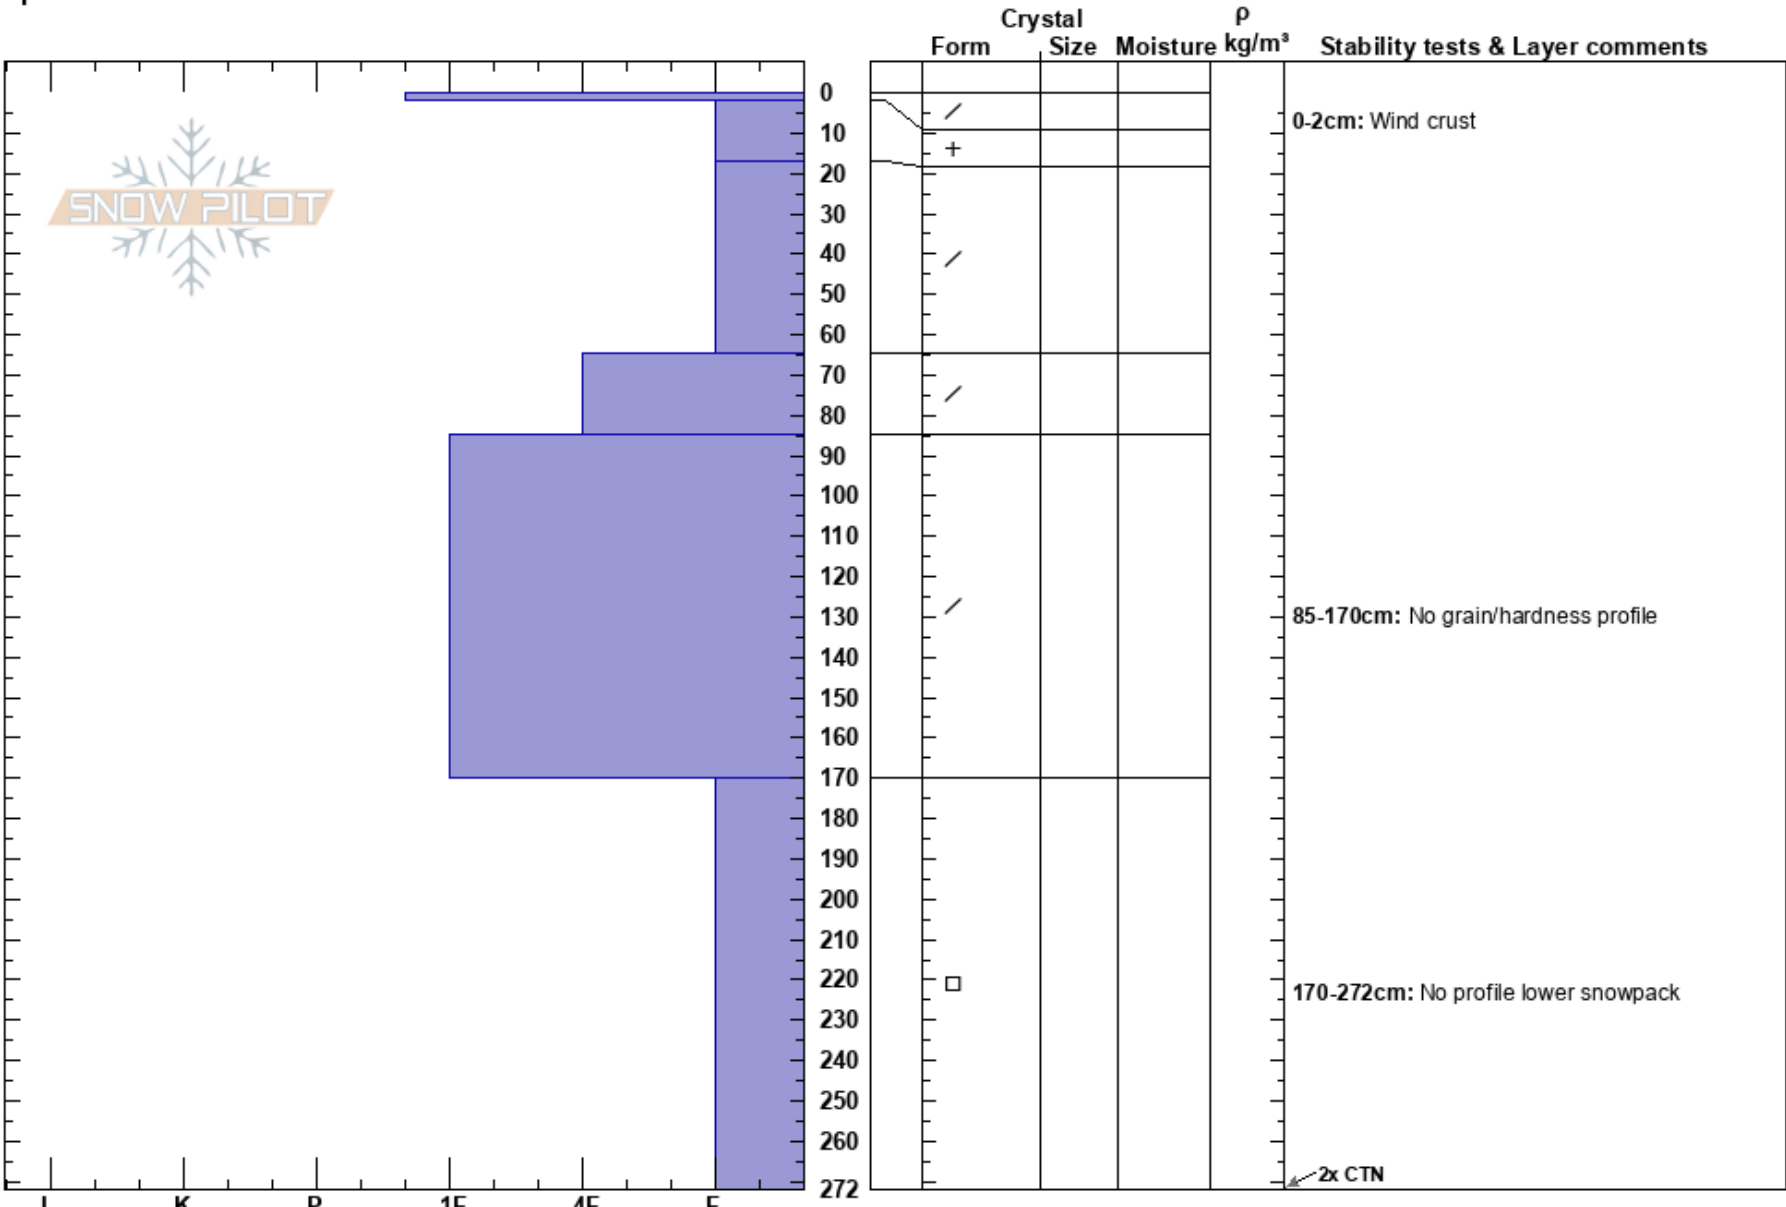

Mt. Guyot
 Vail/Summit County
 CO
Elevation: 11650 ft
Aspect: NE
Specifics:

Abe Pacharz
 03/11/2019 - 2:55pm
Co-ord:
Slope Angle: 30°
Wind Loading: no

Stability:
Air Temperature: -3°C
Sky Cover: BKN
Precipitation: S-1
Wind: SW Calm

HS:272
PF:70
Layer Notes:
 0-2cm: Wind crust
 85-170cm: No grain/hardness profile
 85-170cm: Problematic layer
 170-272cm: No profile lower snowpack

Notes:

2x CTN