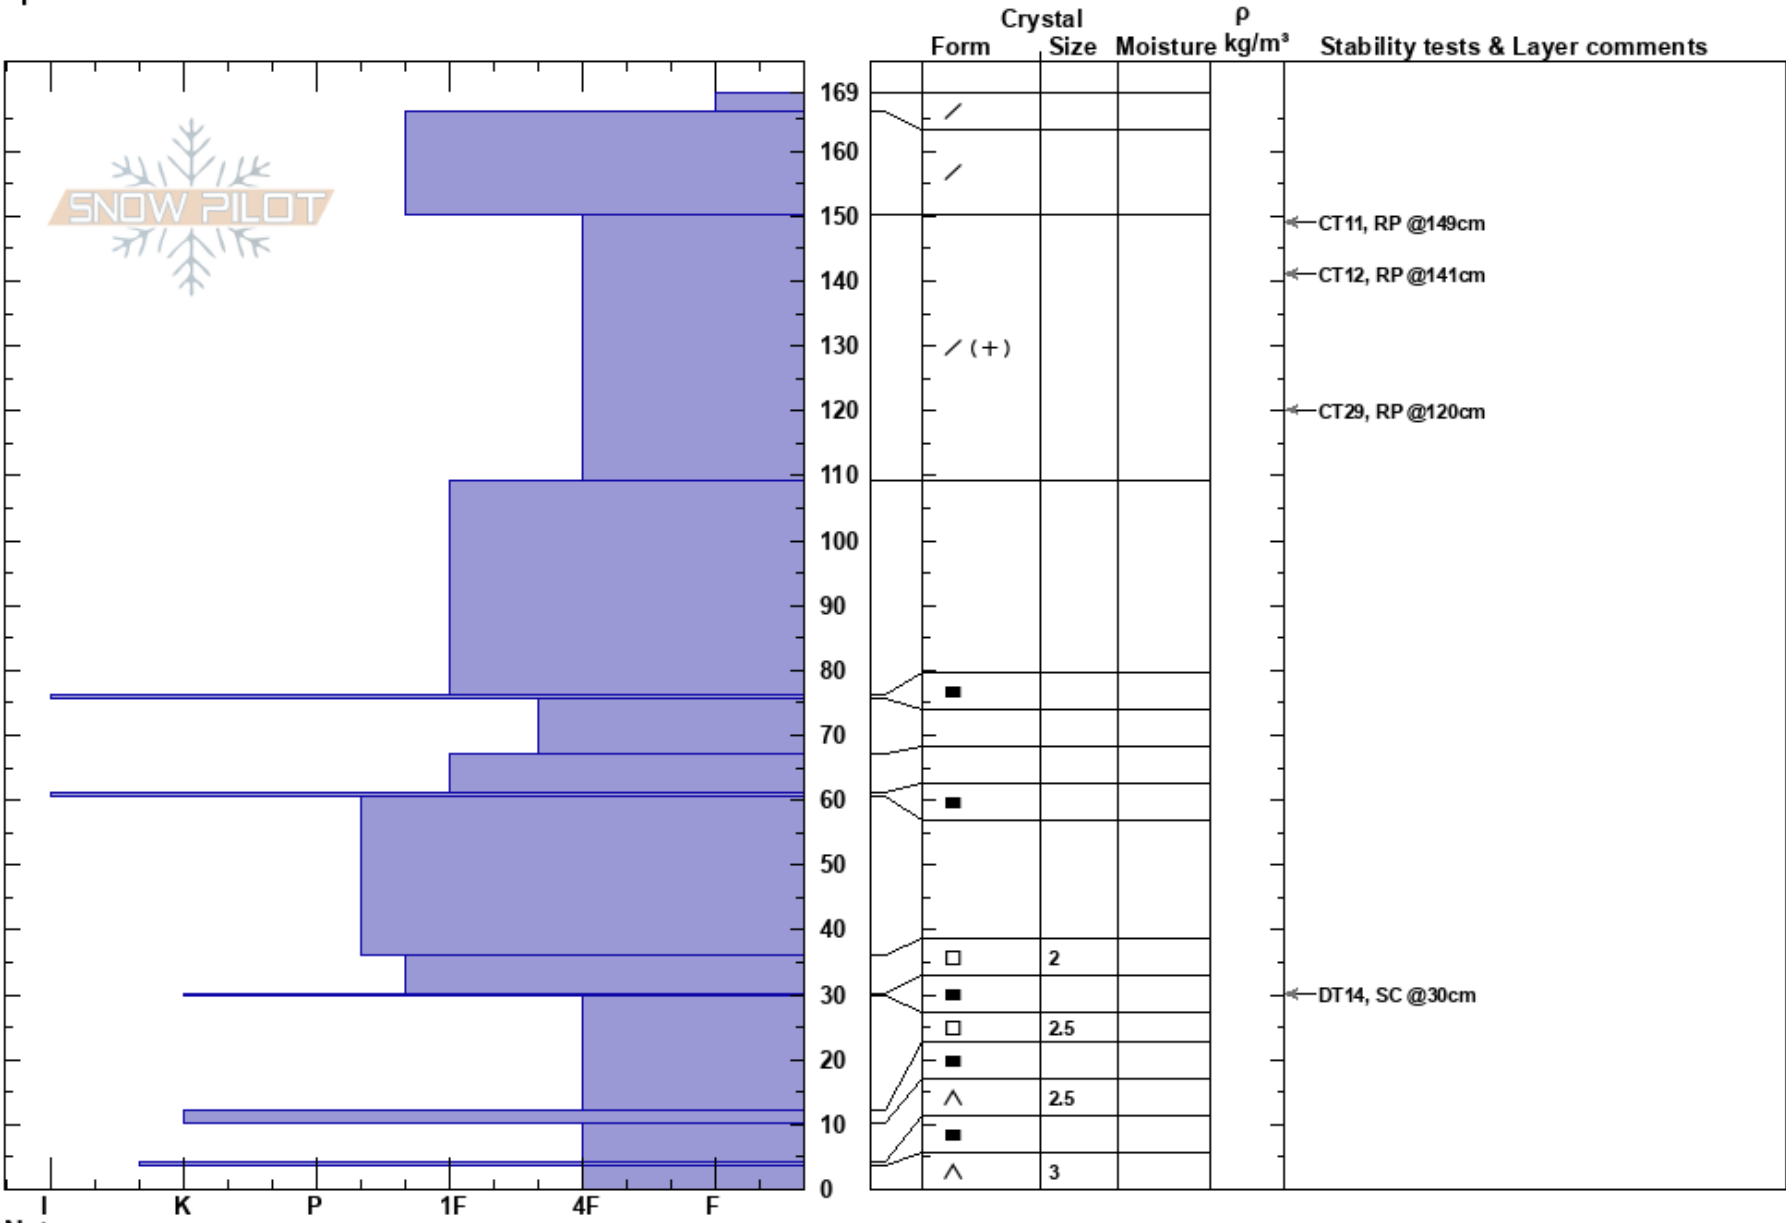

25-й / "Полуфинал"
 Khibiny mountains
 Russia
Elevation: 700 m
Aspect: SW
Specifics:

Sergei Shestikhin
 12/03/2019 - 14:30
Co-ord:
Slope Angle: 48°
Wind Loading:

Stability: HS:169
Air Temperature: -11°C
Sky Cover: SCT
Precipitation: NO
Wind: NE Light Breeze

Layer Notes:

Notes: