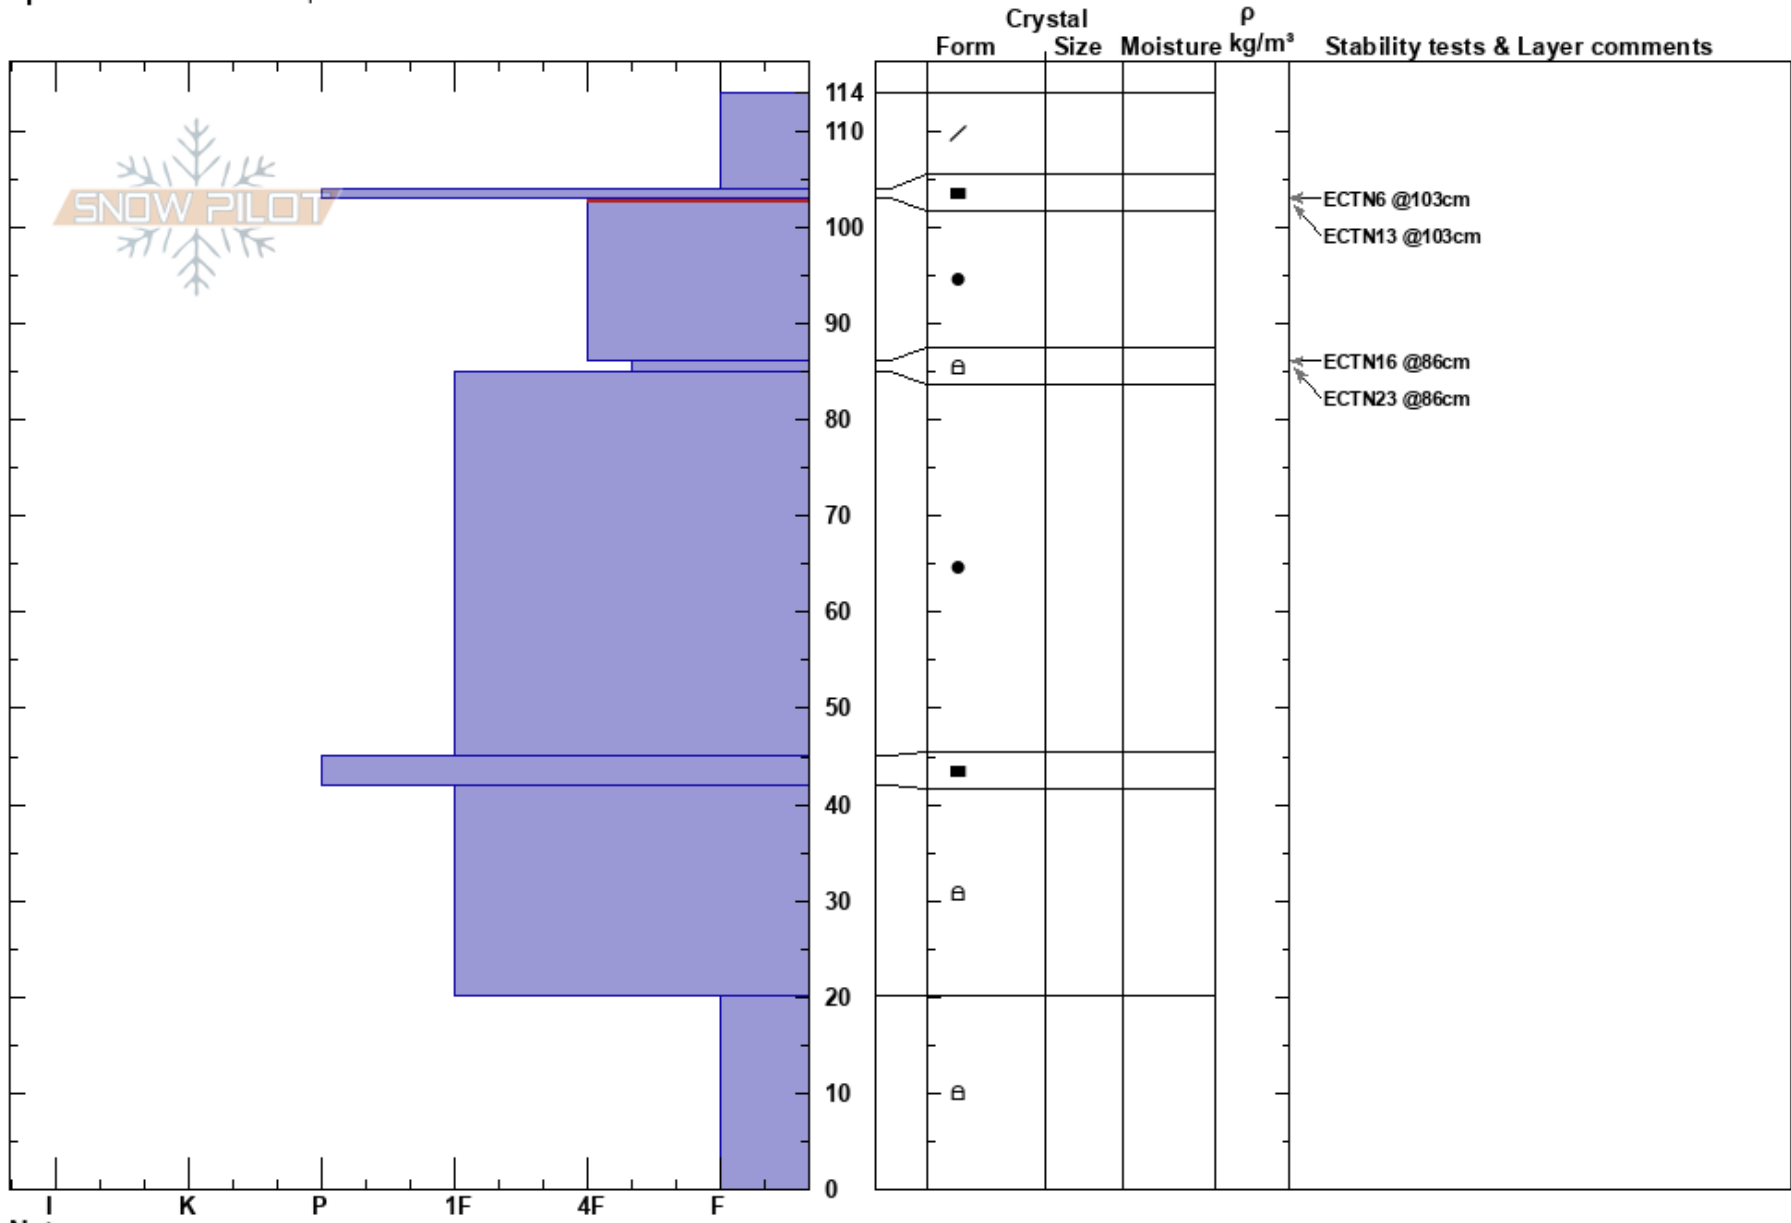

Hebgen Lake  
 Lionhead Range  
 MT  
 Elevation: 8500 ft  
 Aspect: 160°  
 Specifics: Ski tracks on slope

Ian Hoyer  
 03/10/2019 - 12:00pm  
 Co-ord: 44.83823N, -111.33778W  
 Slope Angle: 20°  
 Wind Loading:

Stability: Good  
 Air Temperature:  
 Sky Cover: CLR  
 Precipitation: NO  
 Wind: Calm  
 HS:114  
 PS: 15 103-86cm:Problematic layer

Notes: