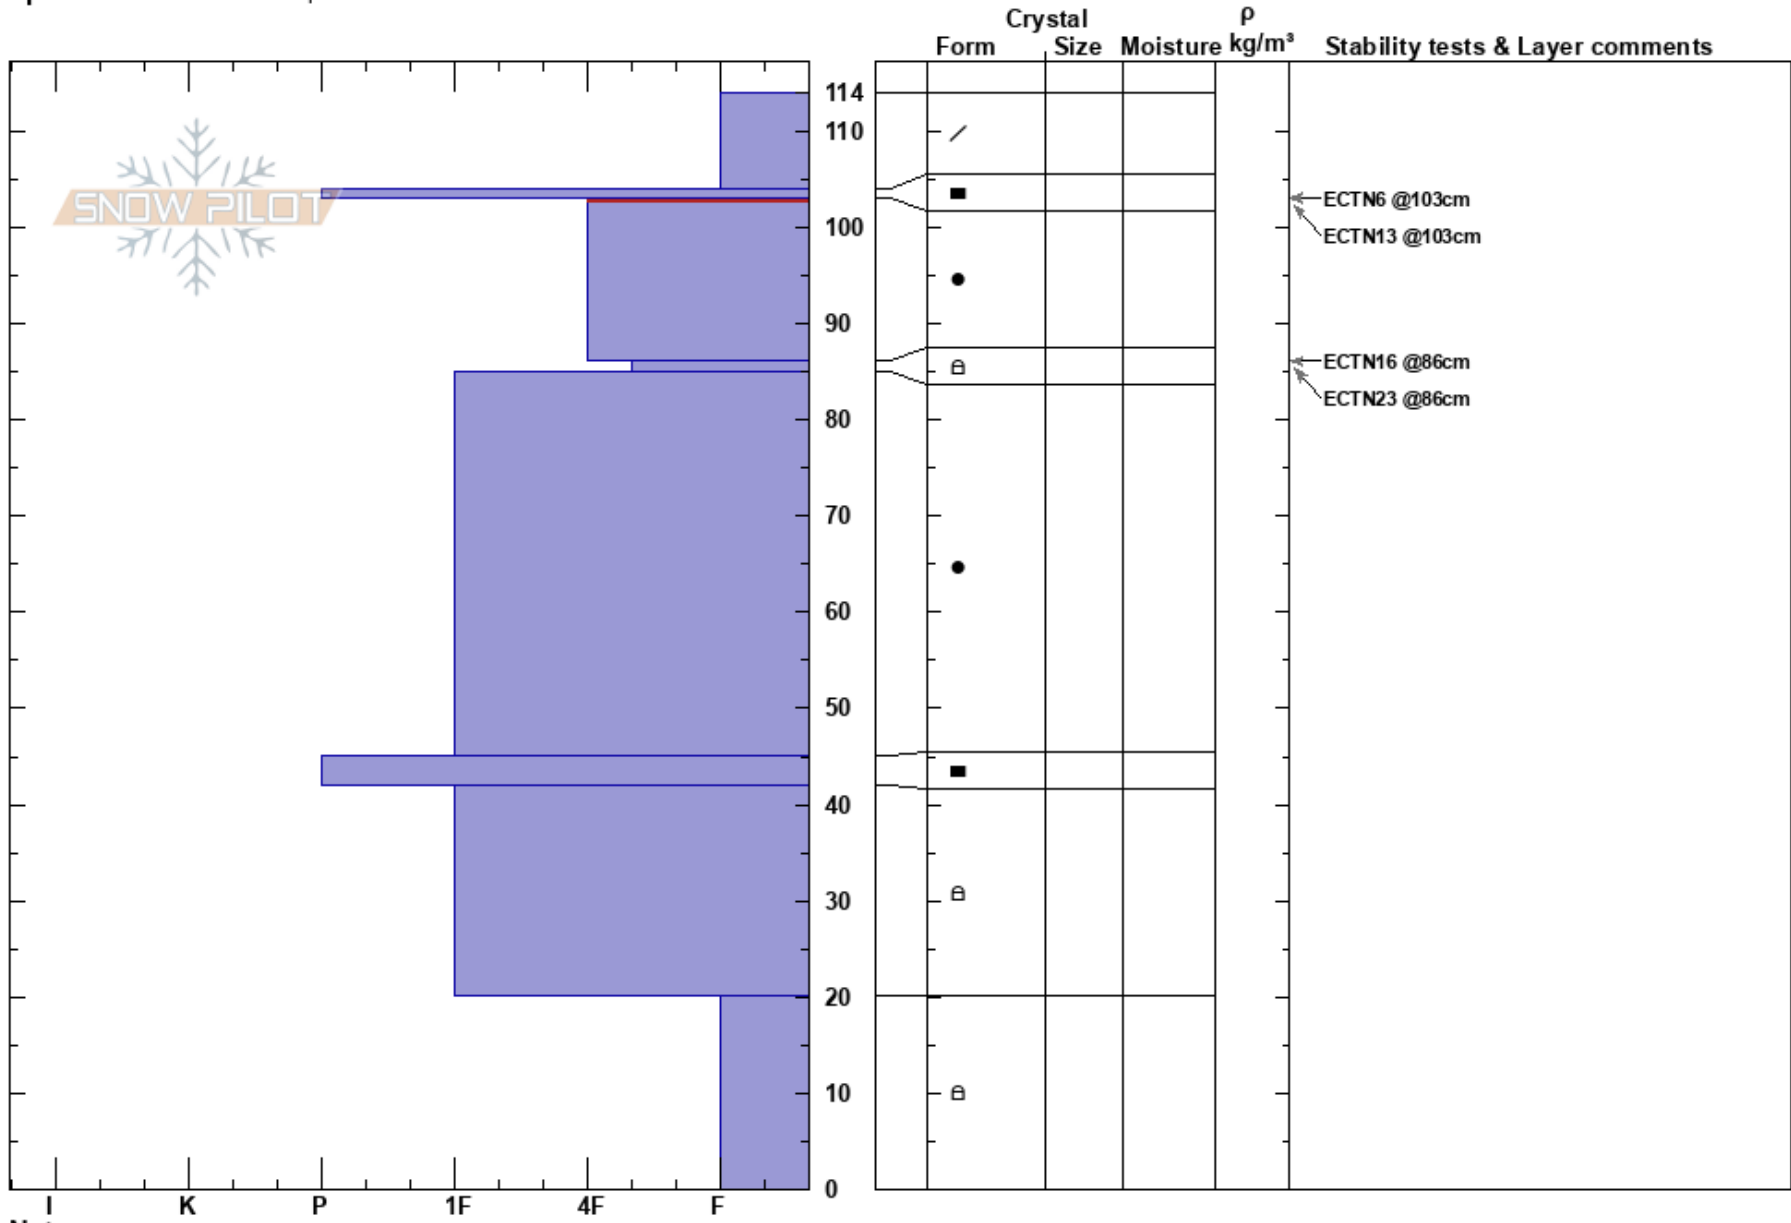

Hebgen Lake
 Lionhead Range
 MT
 Elevation: 8500 ft
 Aspect: 160°
 Specifics: Ski tracks on slope

Ian Hoyer
 03/10/2019 - 12:00pm
 Co-ord: 44.83823N, -111.33778W
 Slope Angle: 20°
 Wind Loading:

Stability: Good
 Air Temperature:
 Sky Cover: CLR
 Precipitation: NO
 Wind: Calm

HS:114
 PS: 15 103-86cm:Problematic layer

Notes: