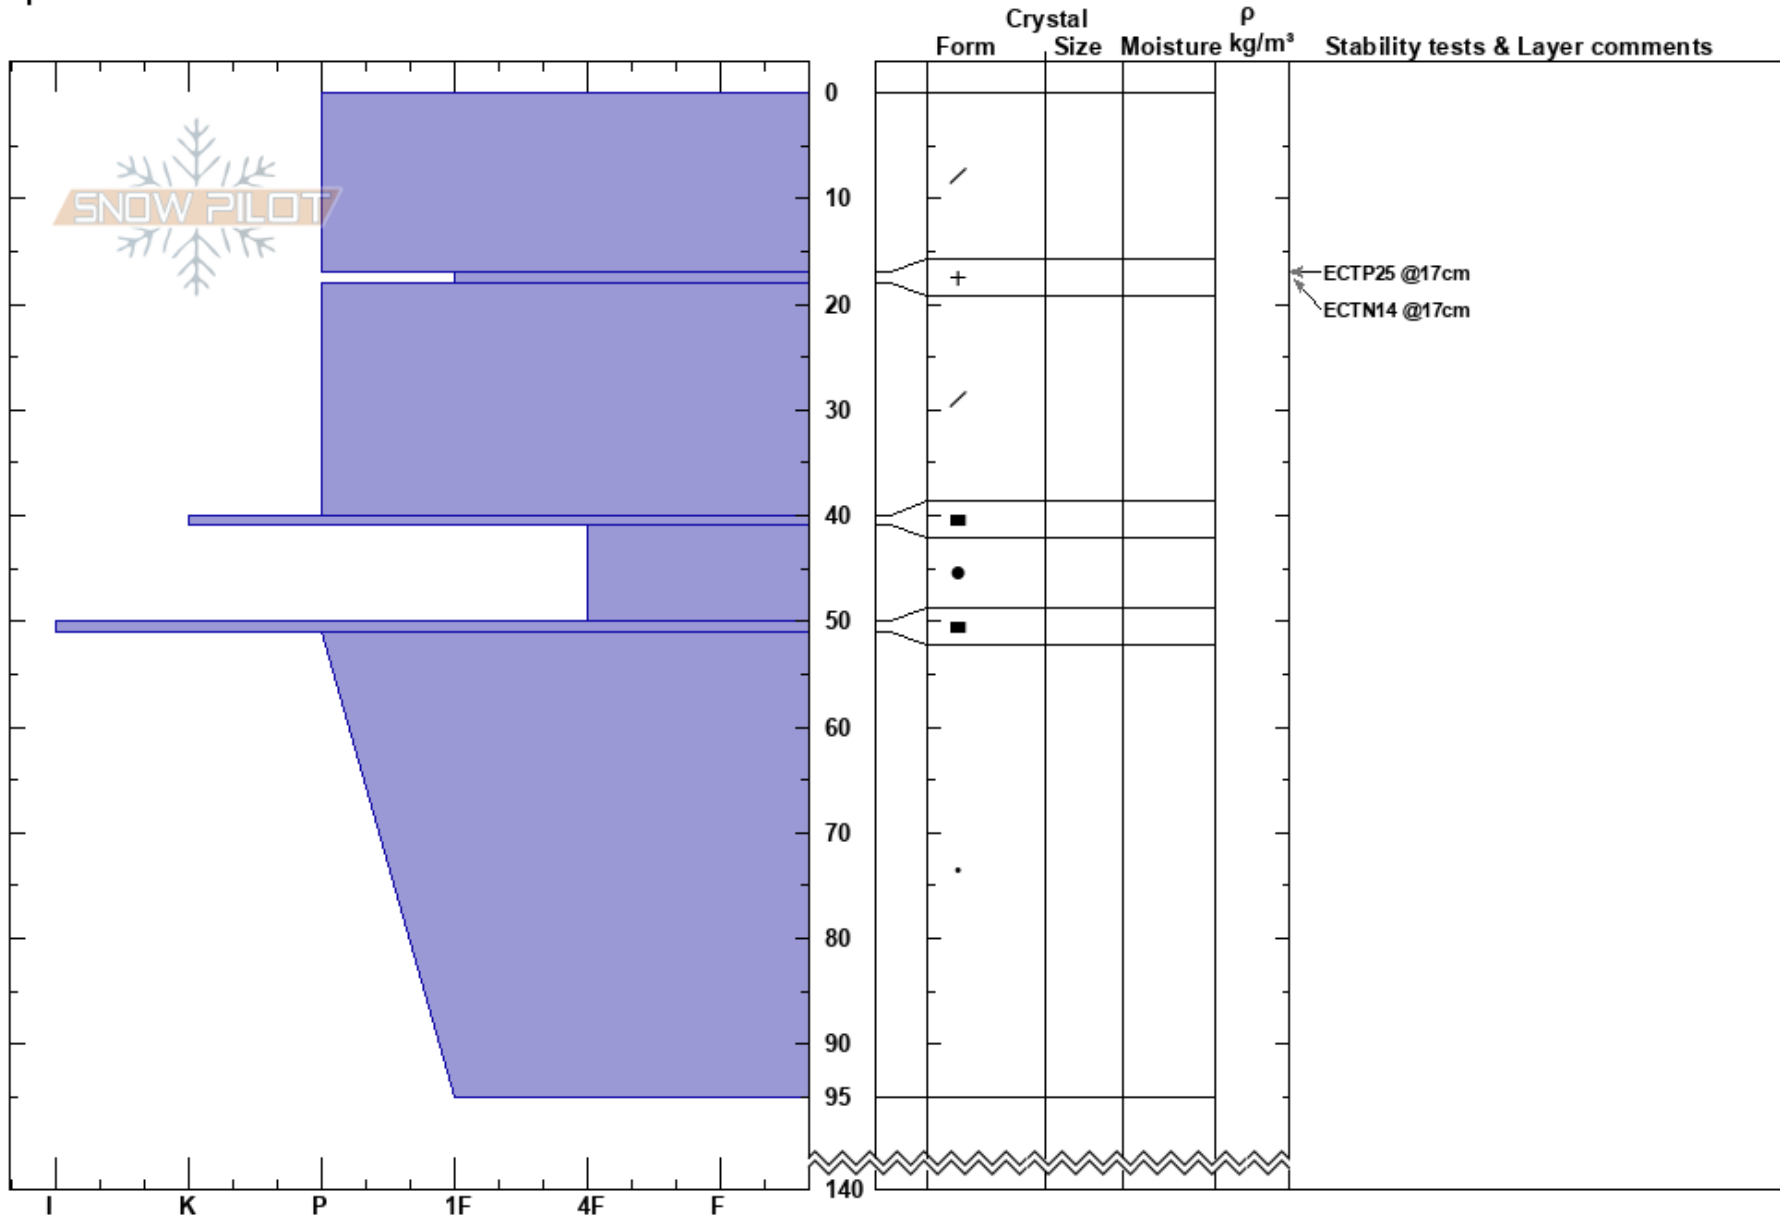

Gahkagaejsie
 Marsfjället
 Sweden
Elevation: 1045 m
Aspect: 242°
Specifics:

Sven Olofsson
 12/03/2019 - 11:15
Co-ord: 65.07503N, 15.35724E
Slope Angle: 27°
Wind Loading:

Stability: HS:140
Air Temperature: -11°C
Sky Cover: CLR
Precipitation: NO
Wind: E Light Breeze

Layer Notes:

Notes: