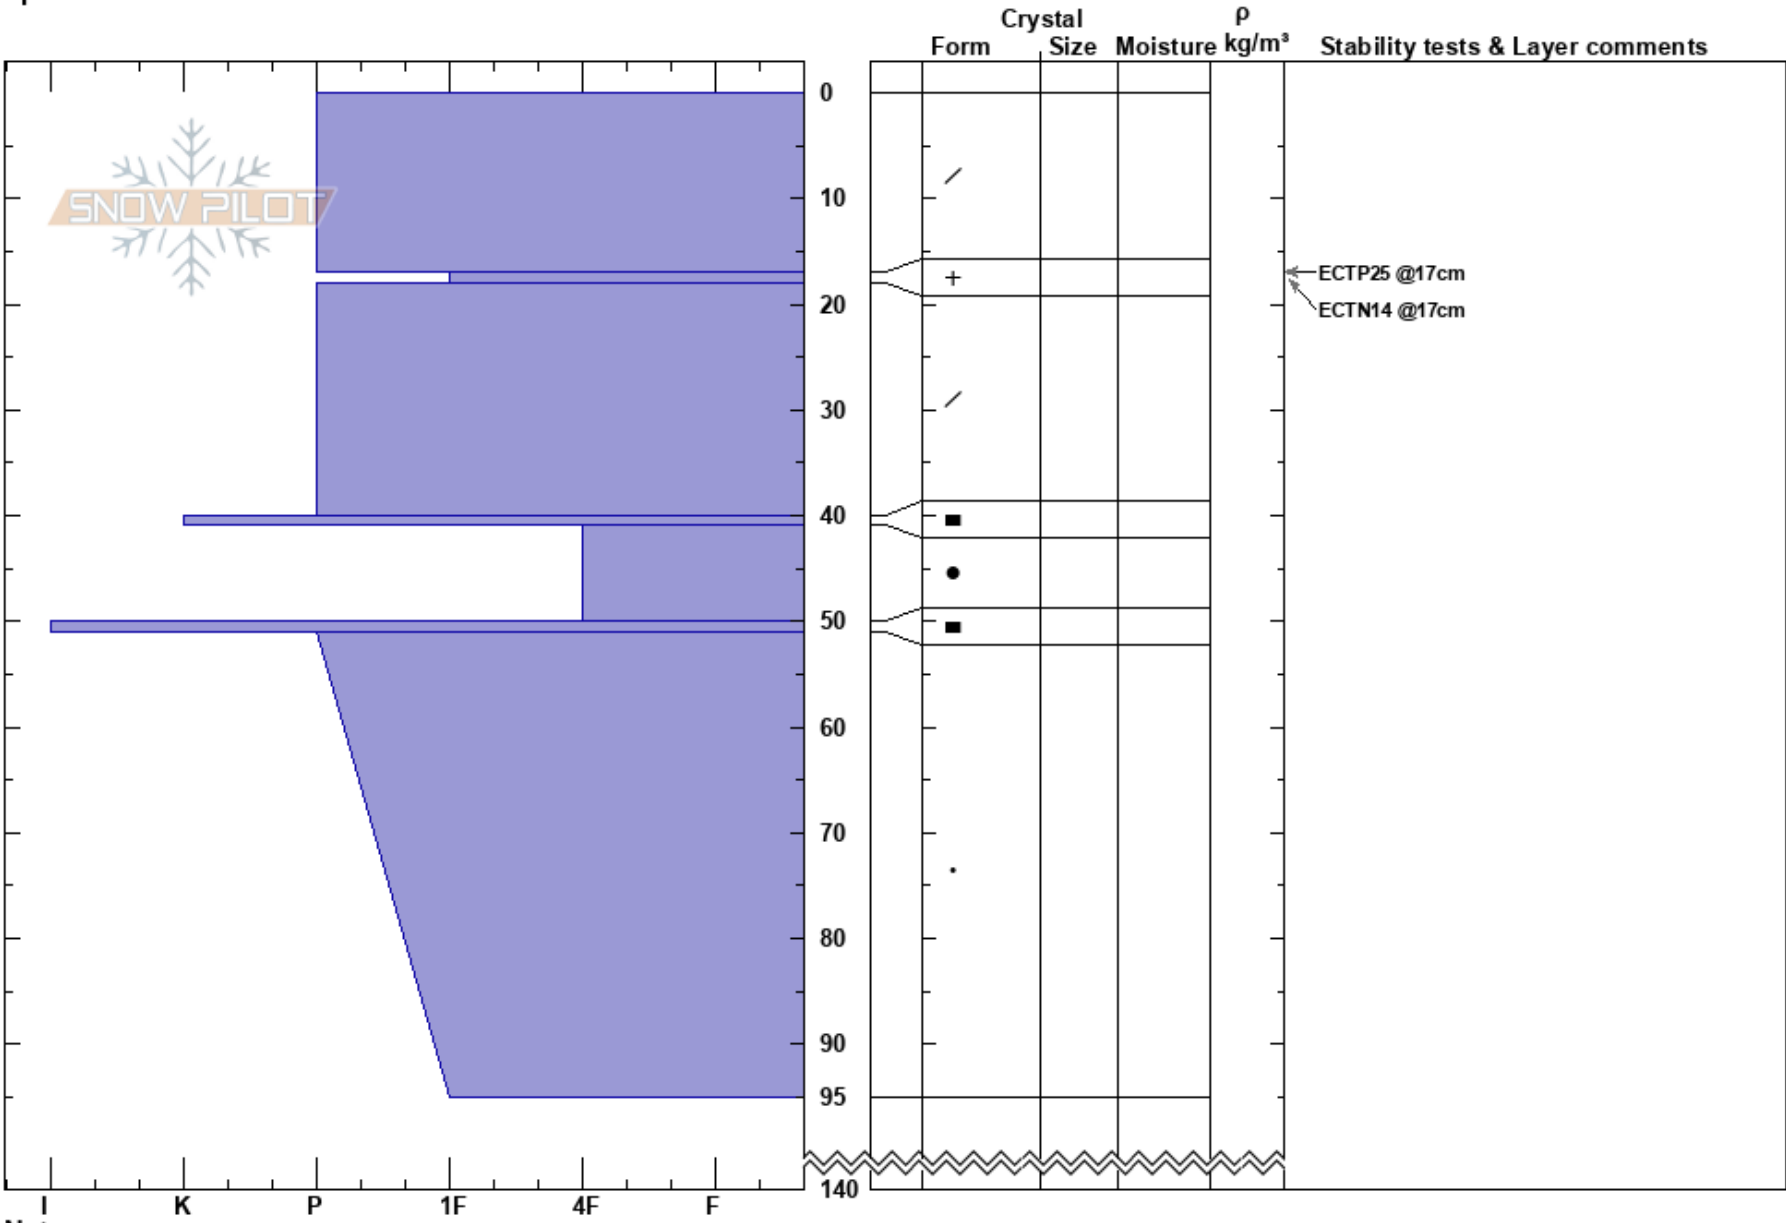

Gahkagaejsie
 Marsfjället
 Sweden
Elevation: 1045 m
Aspect: 242°
Specifics:

Sven Olofsson
 12/03/2019 - 11:15
Co-ord: 65.07503N, 15.35724E
Slope Angle: 27°
Wind Loading:

Stability: HS:140
Air Temperature: -11°C **PF:**2
Sky Cover: CLR
Precipitation: NO
Wind: E Light Breeze

Layer Notes:

Notes: