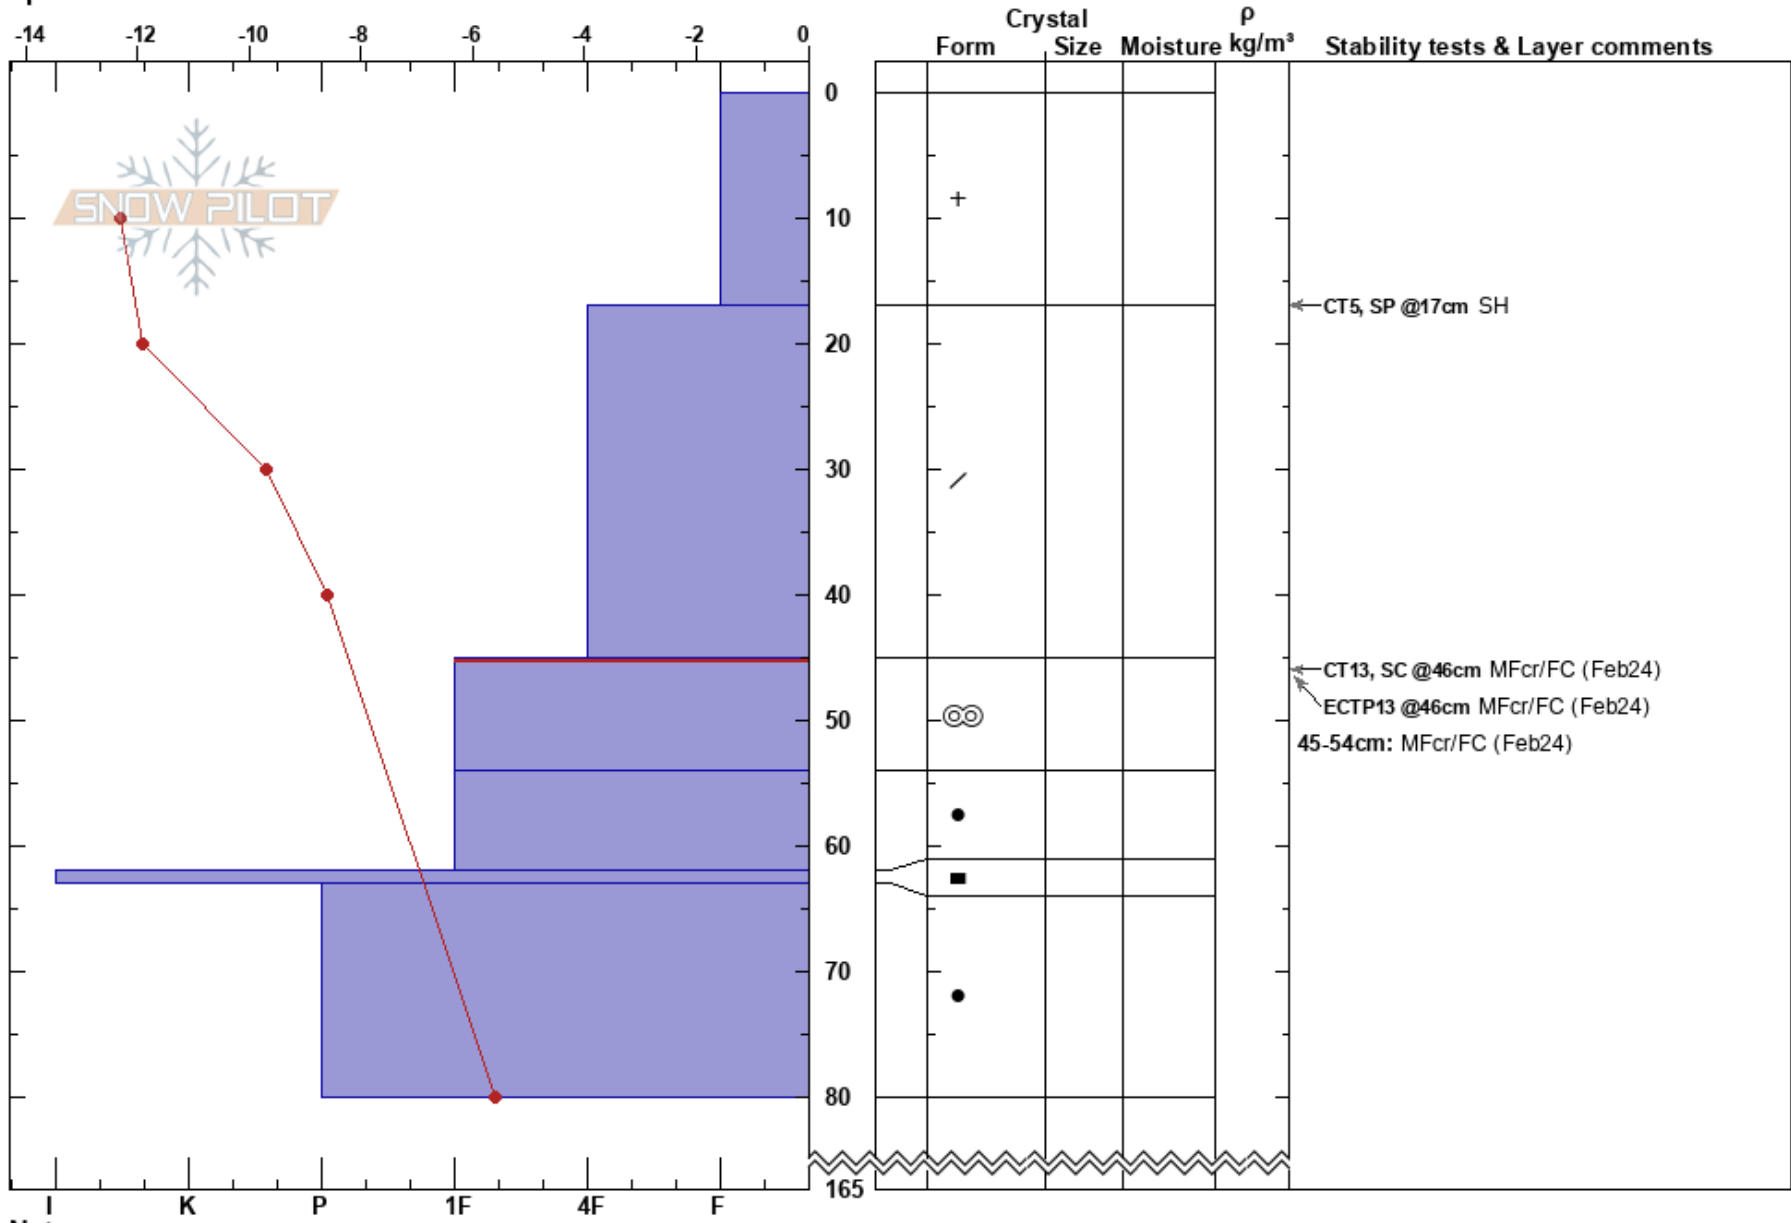

Kroenenäelkie_TL
 Grönfjället
 Sweden
 Elevation: 840 m
 Aspect: W
 Specifics:

Tyler Curtis
 12/03/2019 - 11:30
 Co-ord: 65.31489N, 15.51853E
 Slope Angle: 15°
 Wind Loading: yes

Stability:
 Air Temperature: -12.5°C PF:30
 Sky Cover: CLR
 Precipitation: NO
 Wind: S Light Breeze

HS:165
 Layer Notes:
 45-54cm: MFcr/FC (Feb24)
 45-54cm: Problematic layer

Notes: