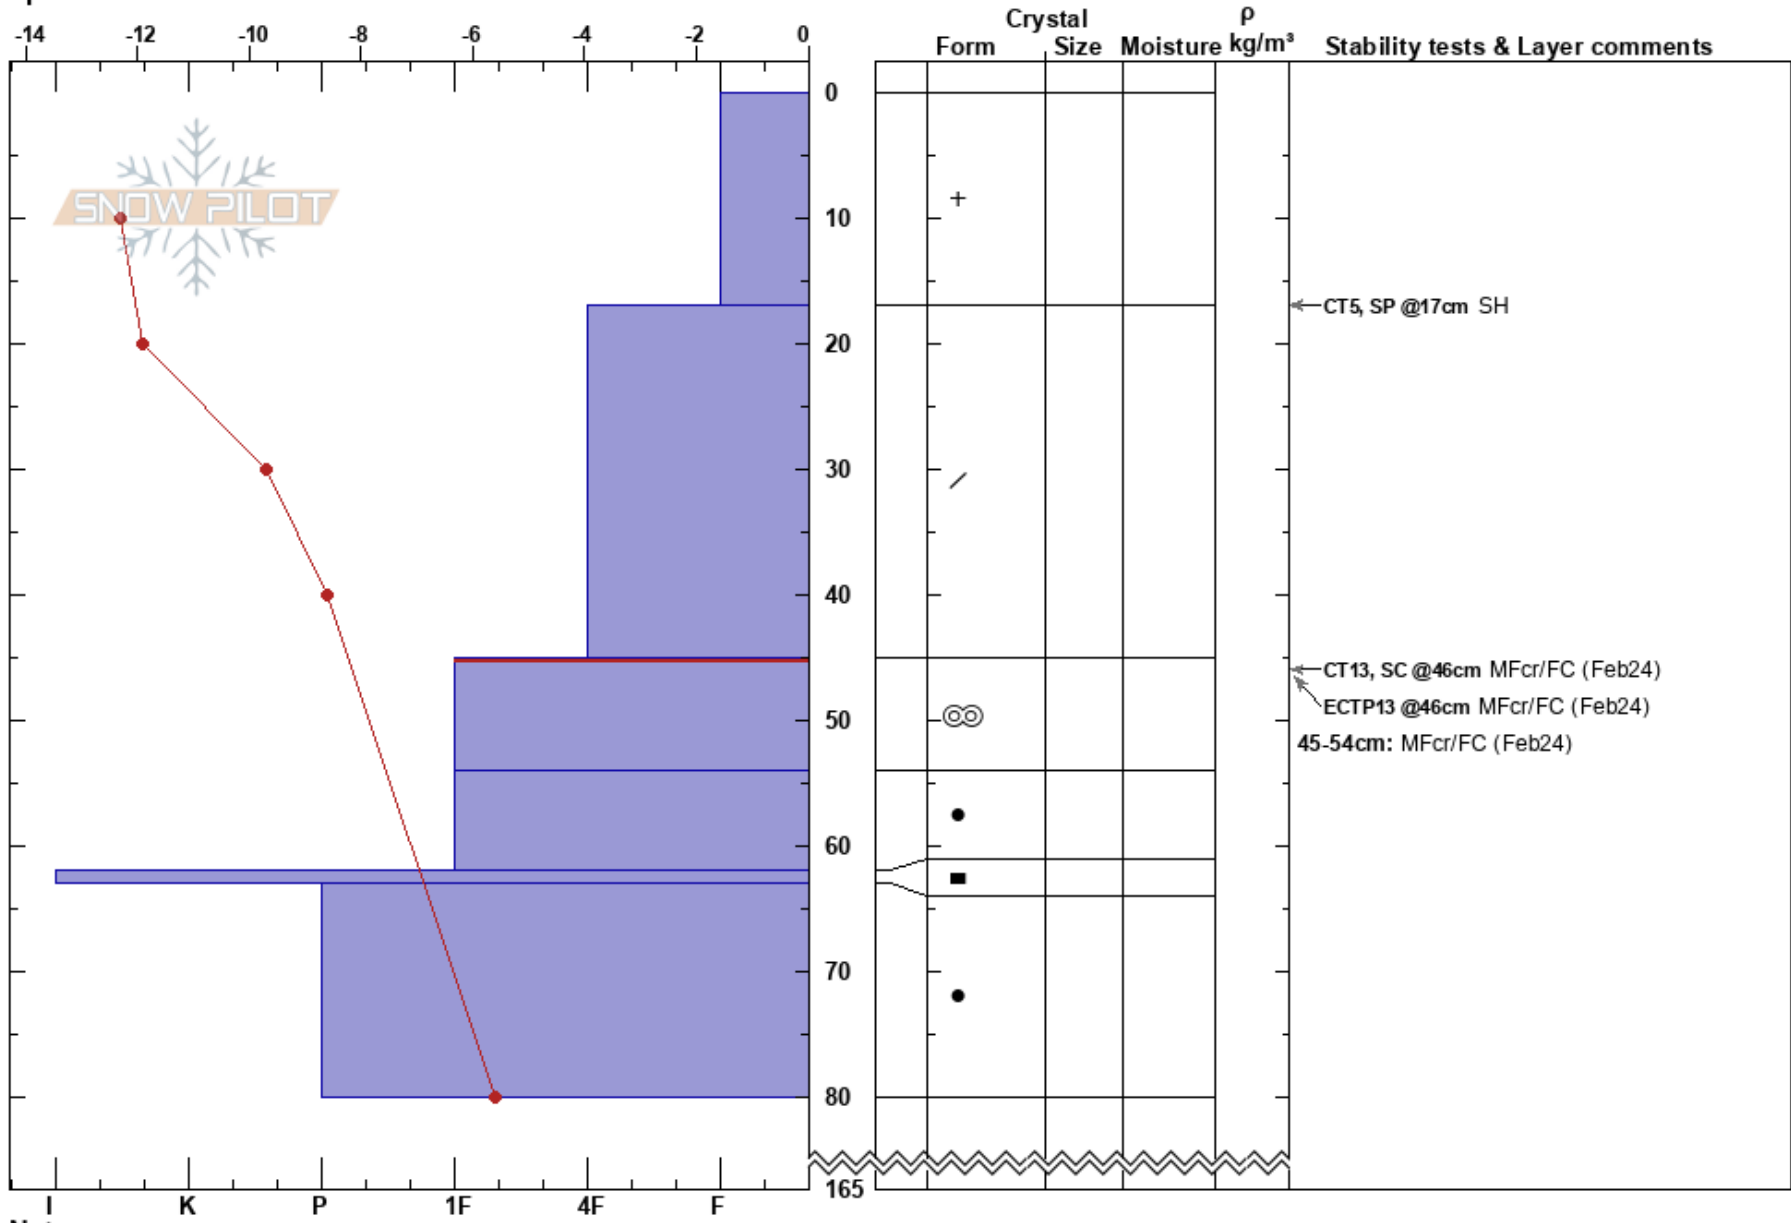

Kroenenäelkie\_TL  
 Grönfjället  
 Sweden  
 Elevation: 840 m  
 Aspect: W  
 Specifics:

Tyler Curtis  
 12/03/2019 - 11:30  
 Co-ord: 65.31489N, 15.51853E  
 Slope Angle: 15°  
 Wind Loading: yes

Stability:  
 Air Temperature: -12.5°C PF:30  
 Sky Cover: CLR  
 Precipitation: NO  
 Wind: S Light Breeze

HS:165  
 Layer Notes:  
 45-54cm: MFcr/FC (Feb24)  
 45-54cm: Problematic layer

Notes: