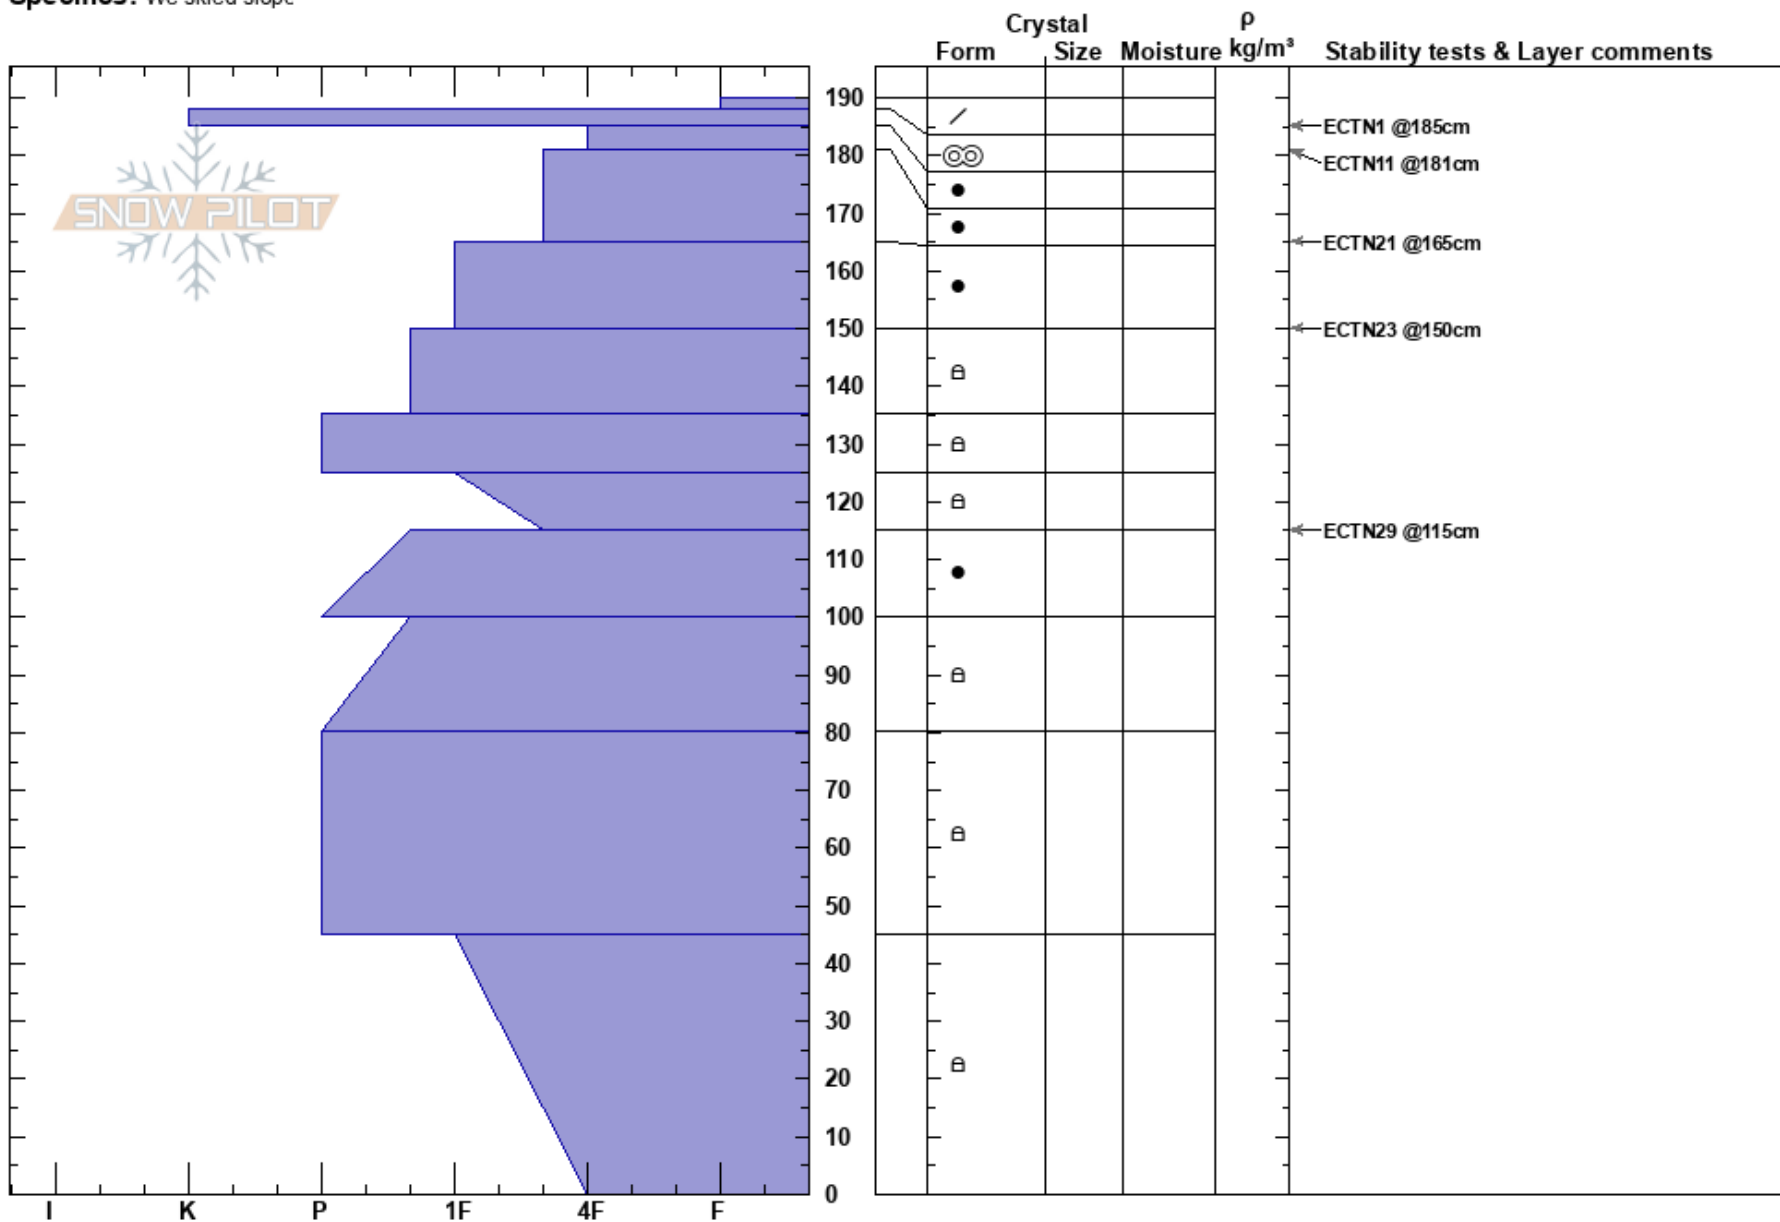

Bitterroot Divide  
 Logan King  
 Bitterroot  
 MT  
 Elevation: 7640 ft  
 Aspect: 118°  
 Specifics: We skied slope

03/11/2019 - 11:00am  
 Co-ord: 46.60079N, -114.34757W  
 Slope Angle: 30°  
 Wind Loading: no

Stability: Good HS:190  
 Air Temperature: 1°C PS: 6  
 Sky Cover: CLR  
 Precipitation: NO  
 Wind: S Moderate

Layer Notes:

SNOW PILOT

Notes: