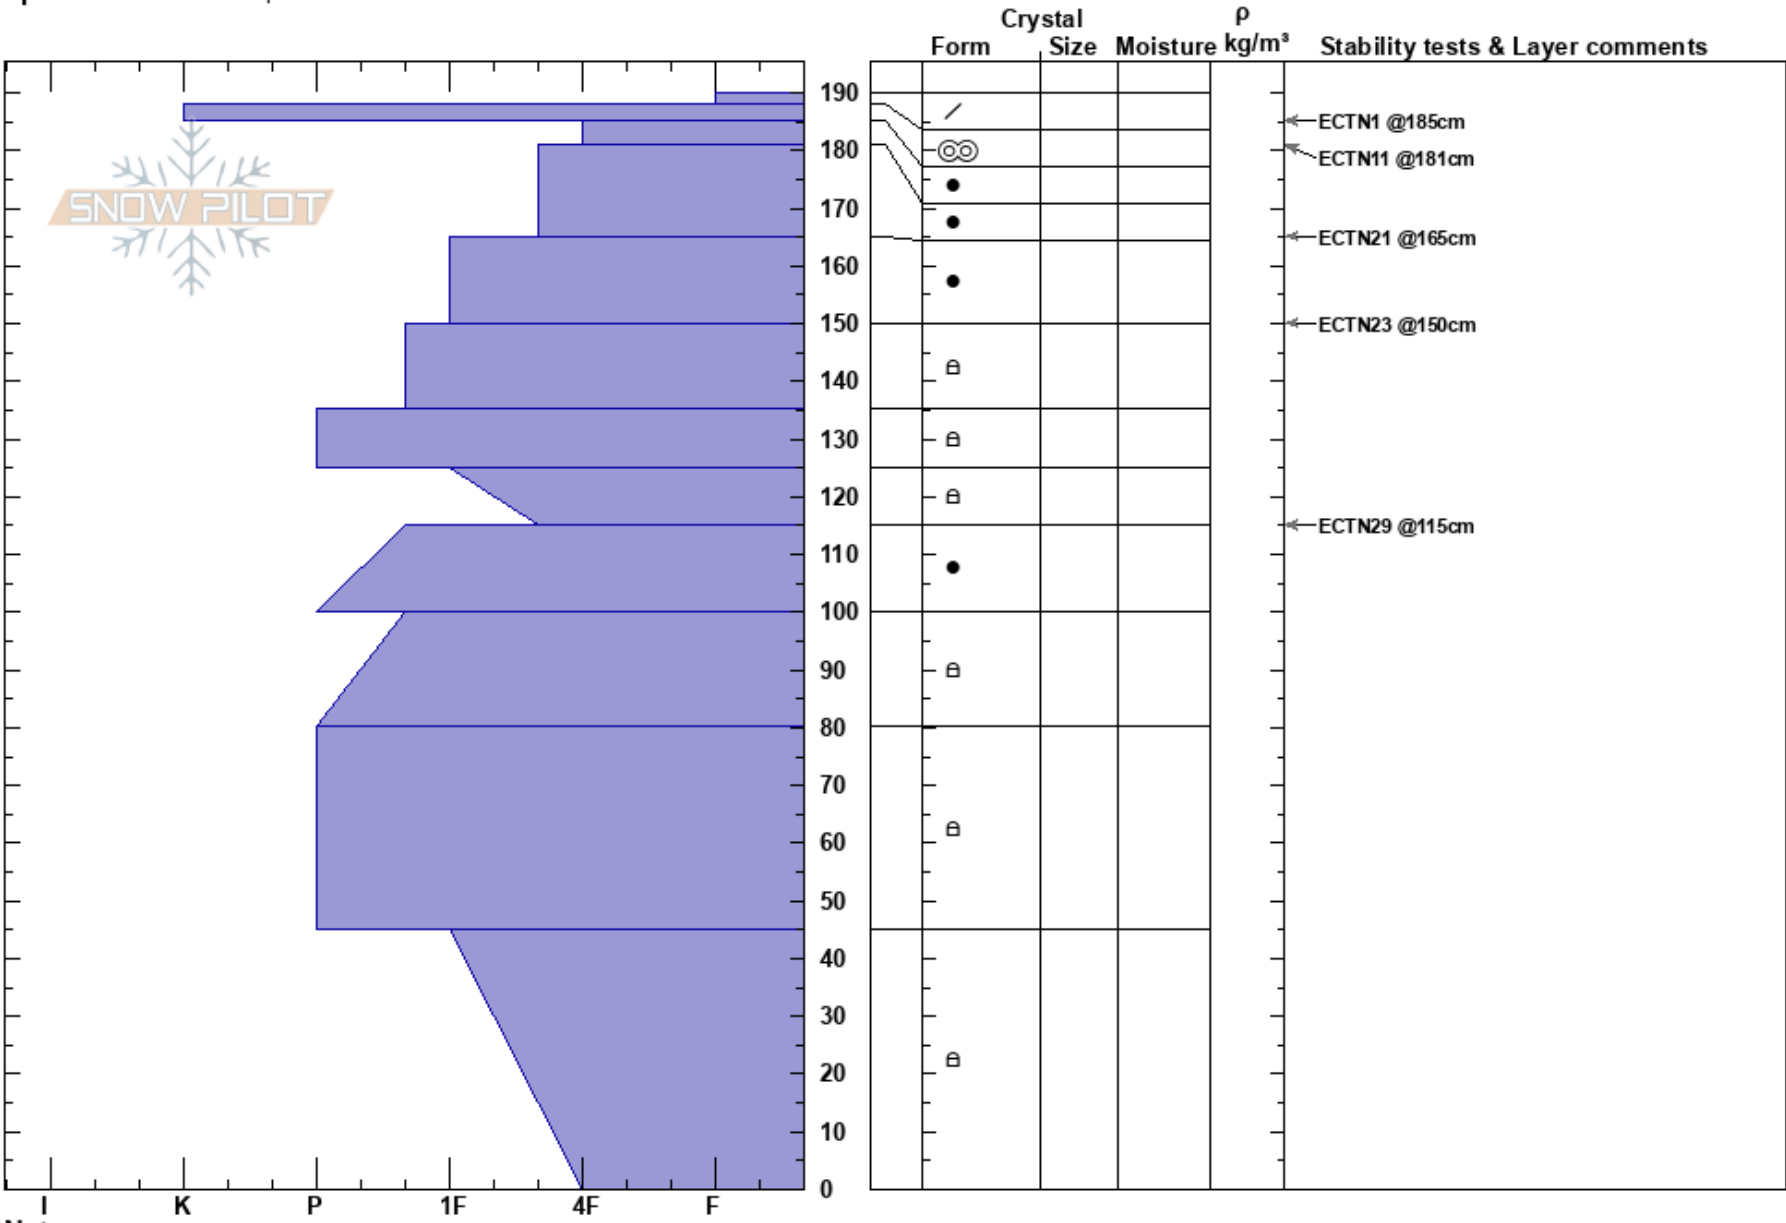

Bitterroot Divide
 Logan King
 03/11/2019 - 11:00am
 Bitterroot
 MT
 Co-ord: 46.60079N, -114.34757W
 Elevation: 7640 ft
 Slope Angle: 30°
 Aspect: 118°
 Wind Loading: no
 Specifics: We skied slope

Stability: Good
 Air Temperature: 1°C
 PS: 6
 Sky Cover: CLR
 Precipitation: NO
 Wind: S Moderate

Layer Notes:

Notes: