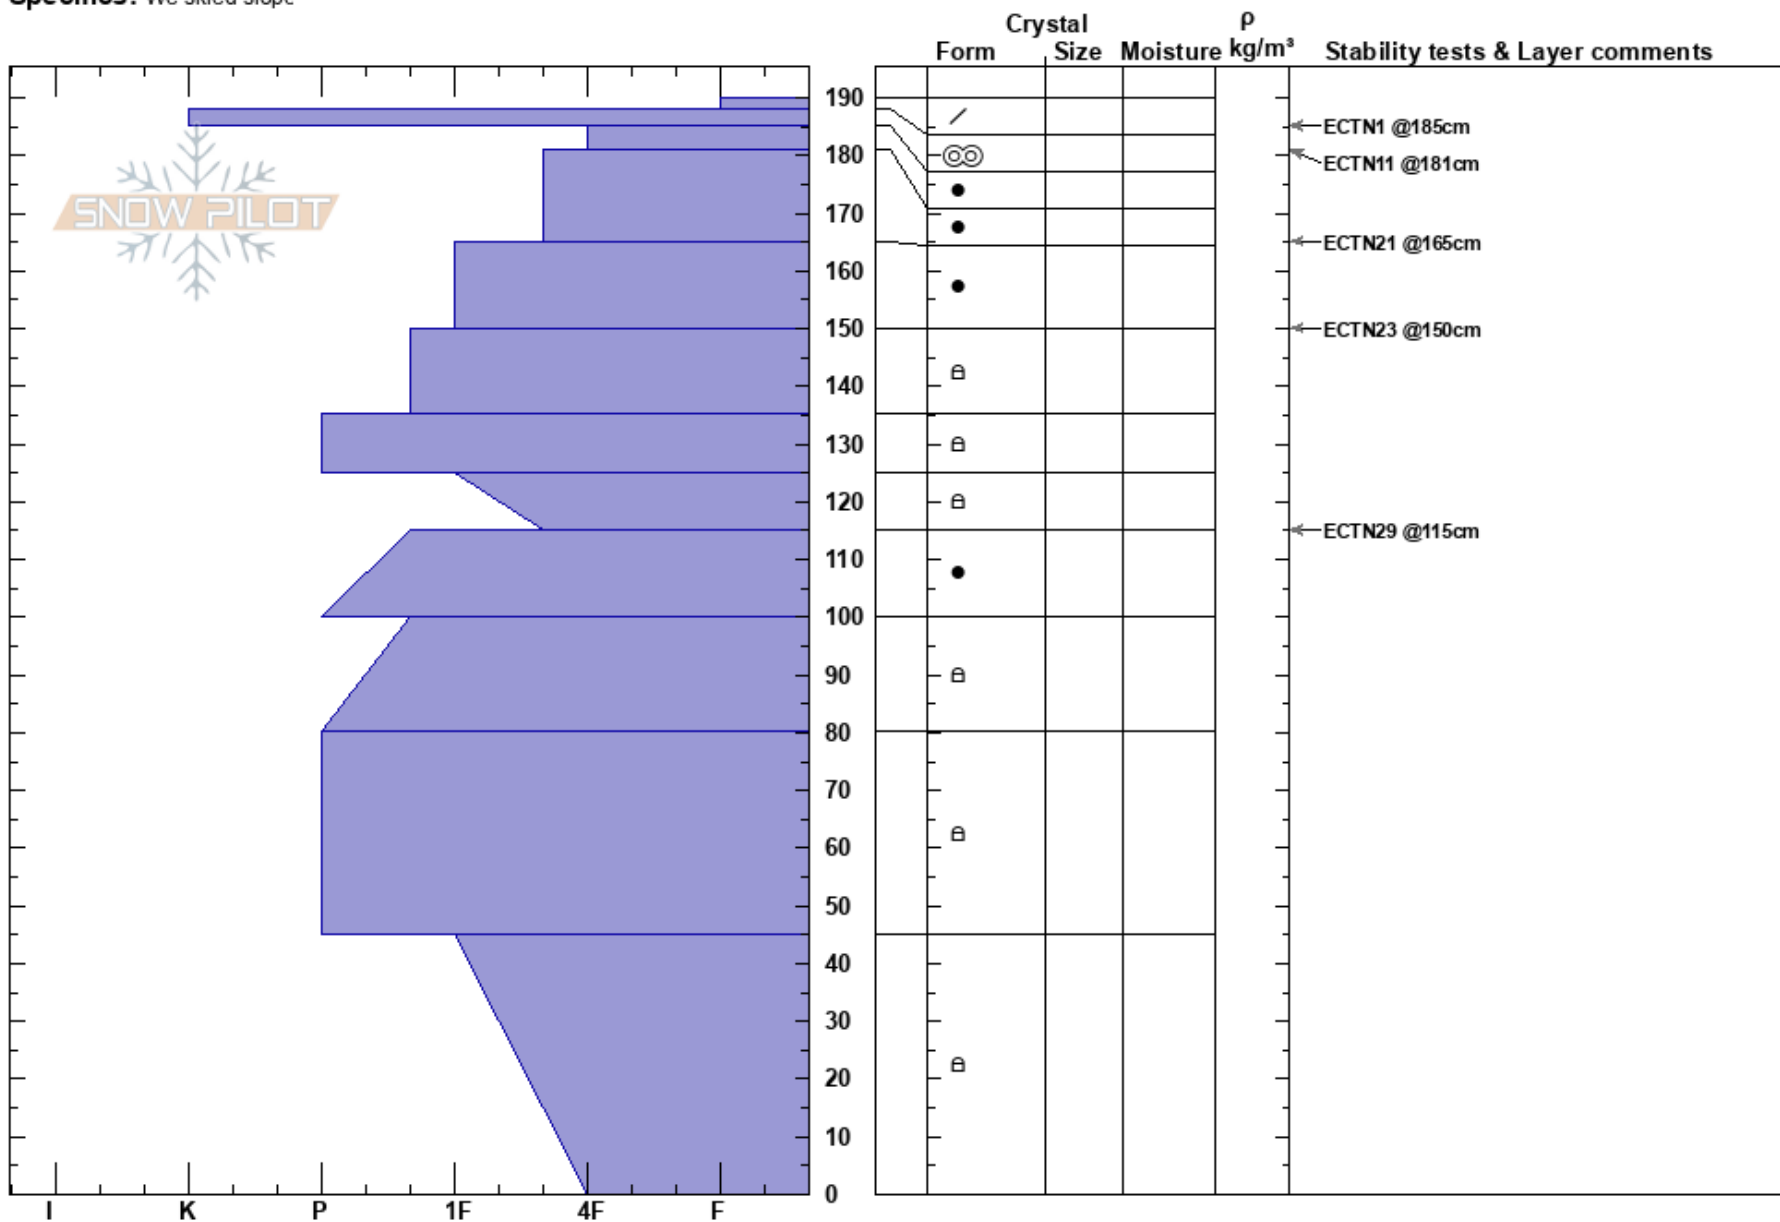

Bitterroot Divide
 Logan King
 Bitterroot
 MT
 Elevation: 7640 ft
 Aspect: 118°
 Specifics: We skied slope

03/11/2019 - 11:00am
 Co-ord: 46.60079N, -114.34757W
 Slope Angle: 30°
 Wind Loading: no

Stability: Good HS:190
 Air Temperature: 1°C PS: 6
 Sky Cover: CLR
 Precipitation: NO
 Wind: S Moderate

Layer Notes:

SNOW PILOT

Notes: