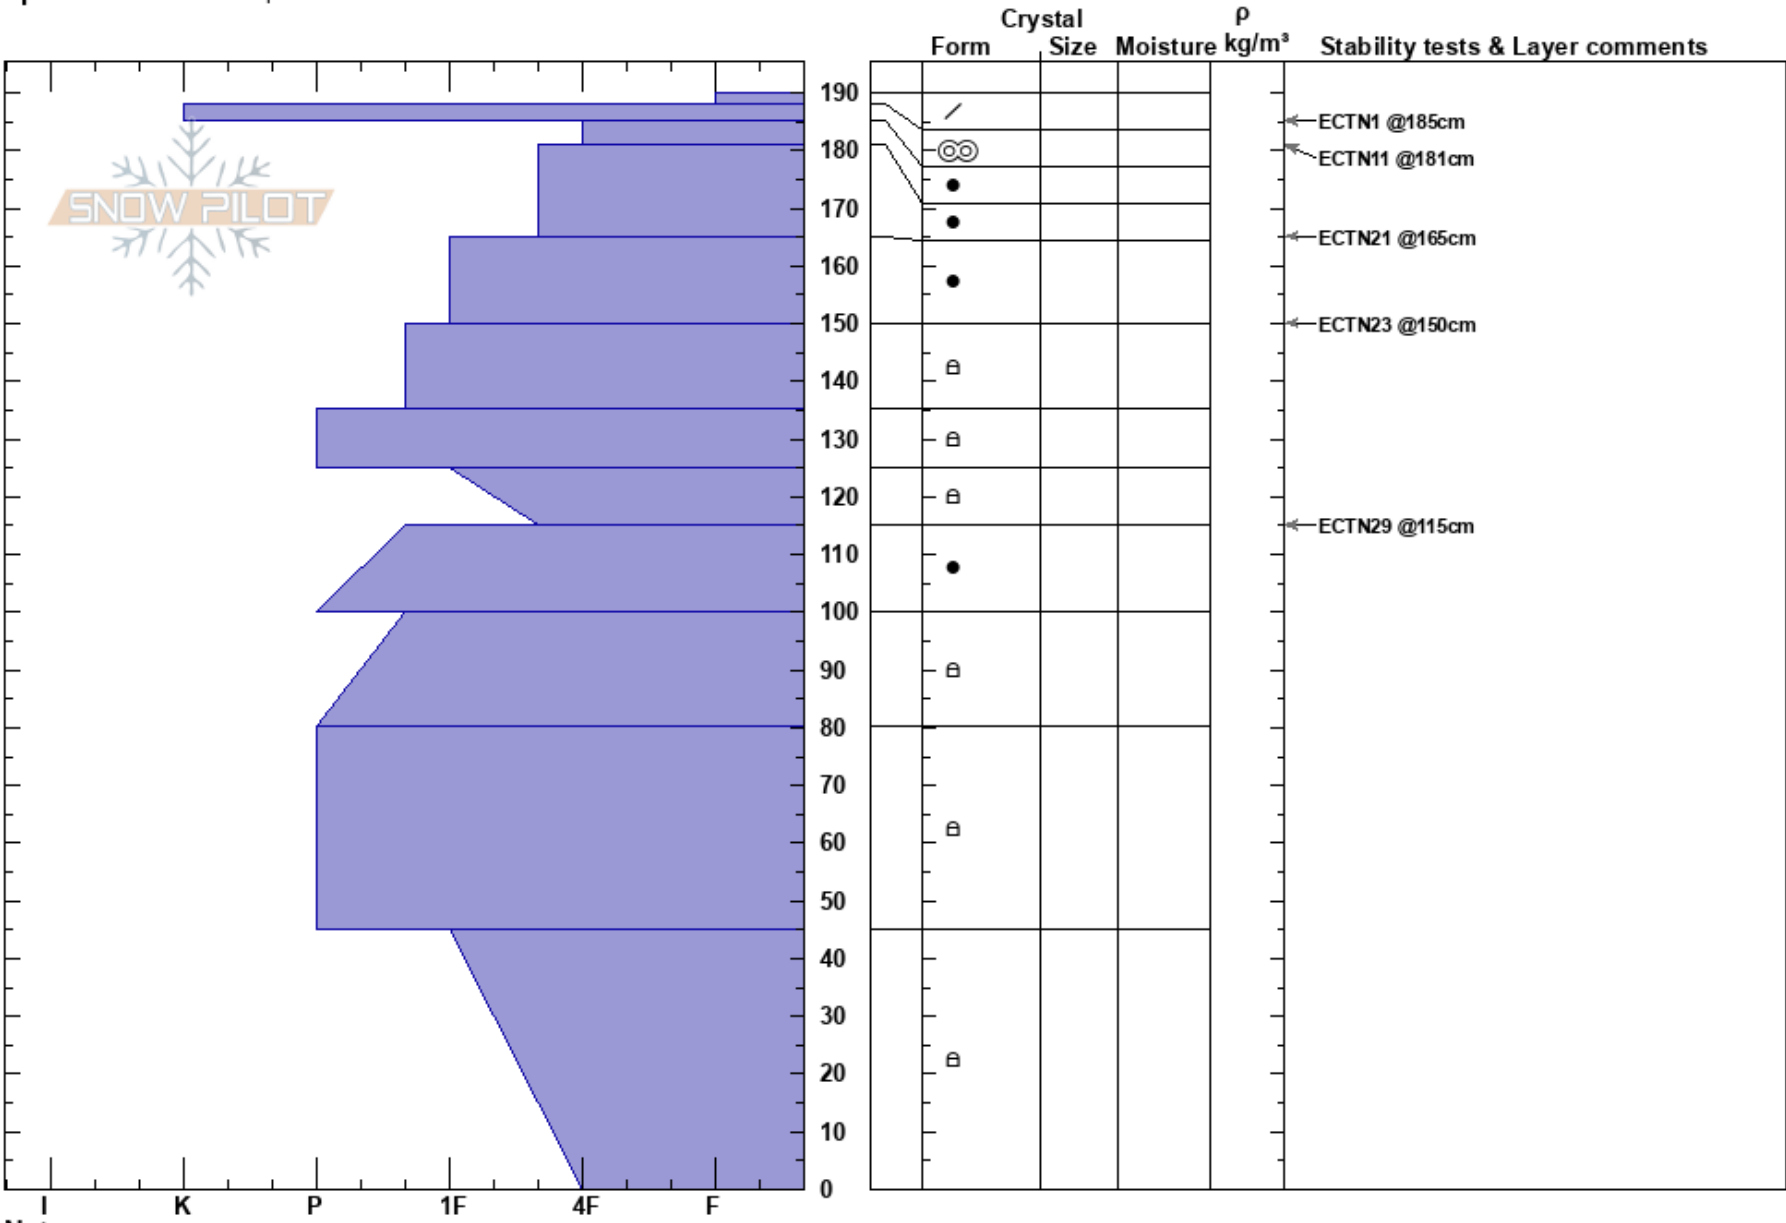

Bitterroot Divide
 Logan King
 03/11/2019 - 11:00am
 MT
Co-ord: 46.60079N, -114.34757W
Elevation: 7640 ft
Slope Angle: 30°
Aspect: 118°
Wind Loading: no
Specifics: We skied slope

Stability: Good
Air Temperature: 1°C
Sky Cover: CLR
Precipitation: NO
Wind: S Moderate

HS: 190
PS: 6
Layer Notes:

Notes: