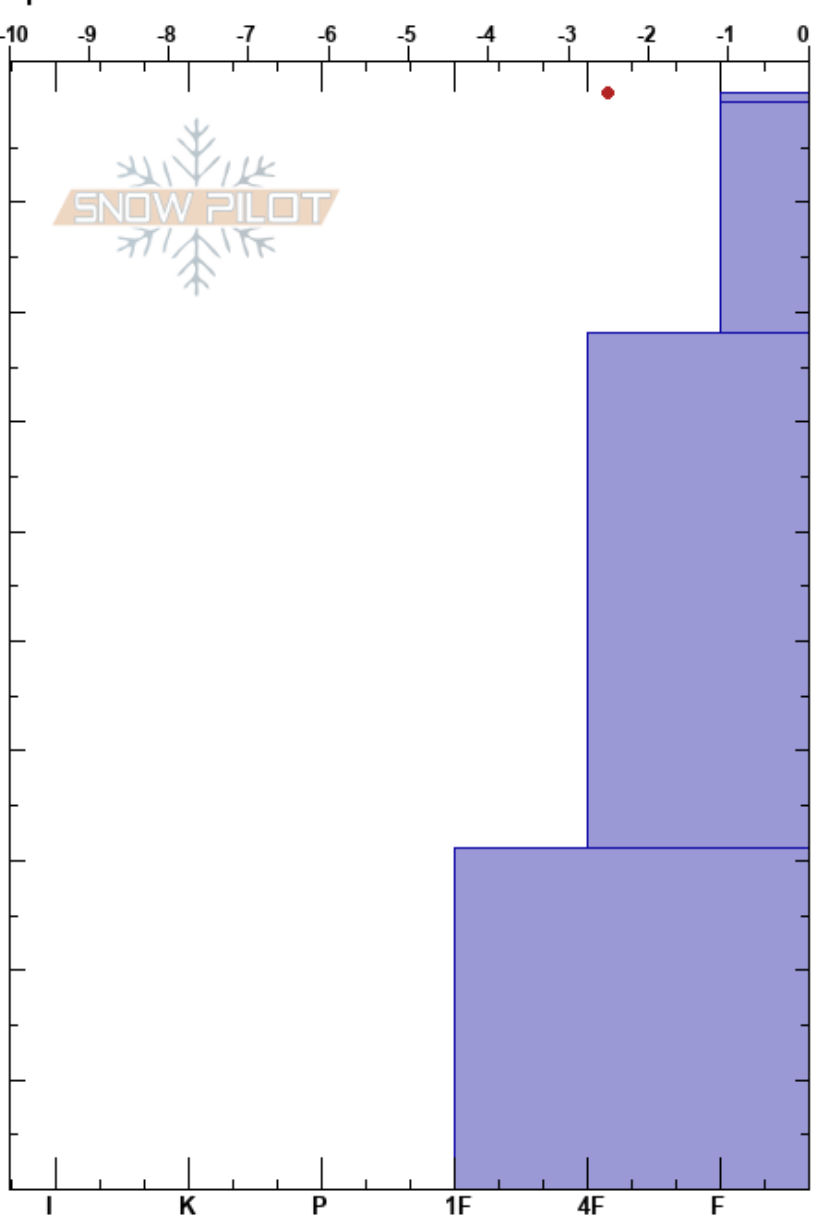

East Ridge Tamarack
 Carson Range
 NV
 Elevation: 9440 ft
 Aspect: 5°
 Specifics:

Steve Reynaud
 03/11/2019 - 12:30pm
 Co-ord: 39.31414N, -119.91444W
 Slope Angle: 32°
 Wind Loading: previous

Stability: Very Good
 Air Temperature: -4°C
 Sky Cover: BKN
 Precipitation: NO
 Wind: NE Light Breeze

Layer Notes:

Form	Crystal		ρ kg/m ³	Stability tests & Layer comments
	Size	Moisture		
∇	3-8	D		
+ (∕)	0.5-1	D		
∕	0.5-1	D		← CT18, RP @22cm ← ECTN13 @22cm ← CT22, RP @33cm ← ECTN21 @33cm
•	0.5	D		

Notes: Snowpit dug just off ridgeline. Right side up snowpack. HS greater than 340cm.