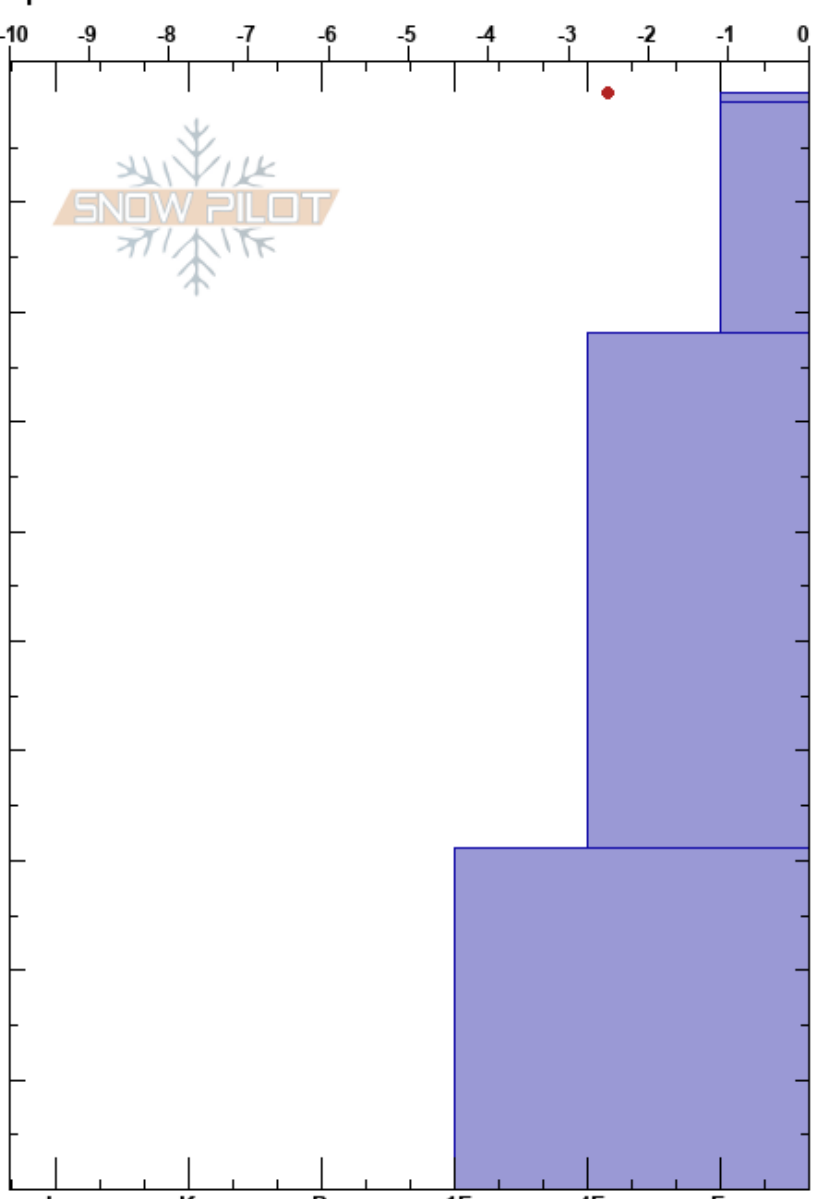

East Ridge Tamarack
 Carson Range
 NV
 Elevation: 9440 ft
 Aspect: 5°
 Specifics:

Steve Reynaud
 03/11/2019 - 12:30pm
 Co-ord: 39.31414N, -119.91444W
 Slope Angle: 32°
 Wind Loading: previous

Stability: Very Good
 Air Temperature: -4°C
 Sky Cover: BKN
 Precipitation: NO
 Wind: NE Light Breeze

Layer Notes:

Form	Crystal		ρ kg/m ³	Stability tests & Layer comments
	Size	Moisture		
∇	3-8	D		
+ (∕)	0.5-1	D		
∕	0.5-1	D		← CT18, RP @22cm ← ECTN13 @22cm ← CT22, RP @33cm ← ECTN21 @33cm
●	0.5	D		

Notes: Snowpit dug just off ridgeline. Right side up snowpack. HS greater than 340cm.