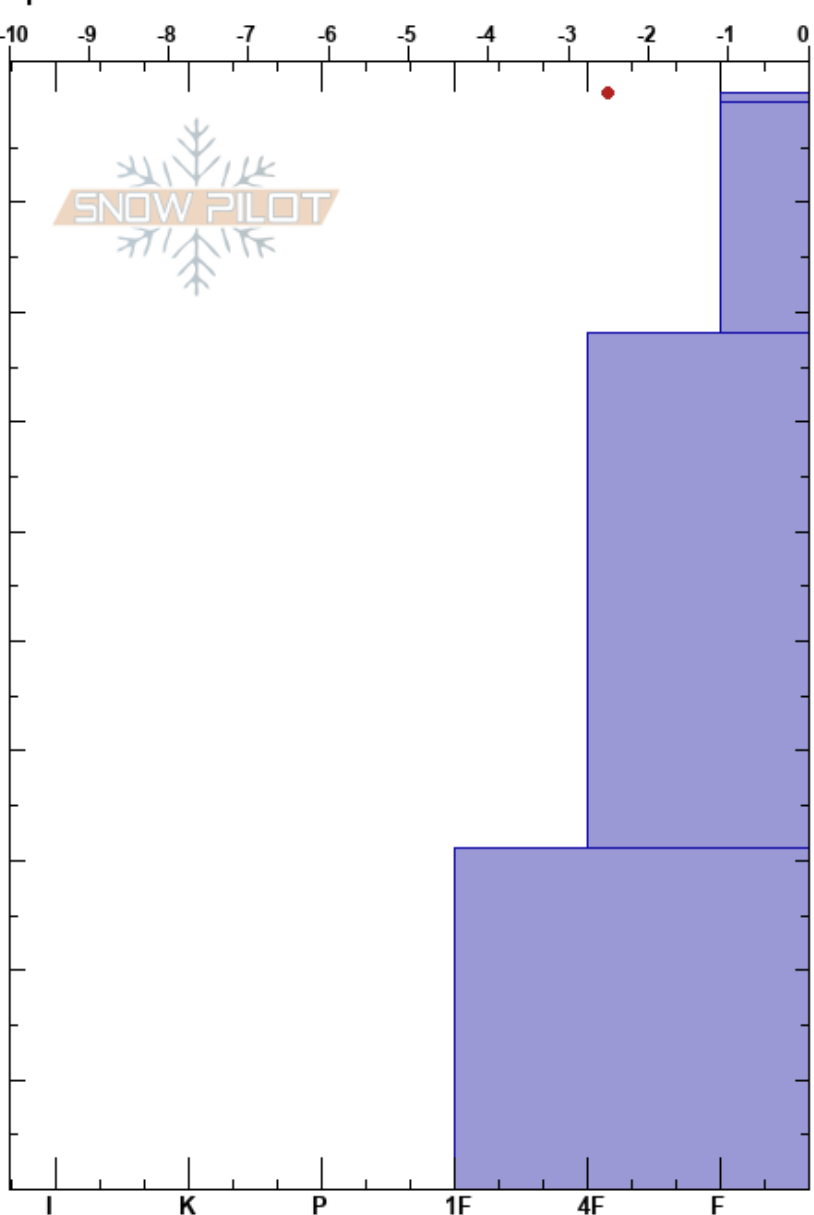

East Ridge Tamarack
 Carson Range
 NV
 Elevation: 9440 ft
 Aspect: 5°
 Specifics:

Steve Reynaud
 03/11/2019 - 12:30pm
 Co-ord: 39.31414N, -119.91444W
 Slope Angle: 32°
 Wind Loading: previous

Stability: Very Good
 Air Temperature: -4°C
 Sky Cover: BKN
 Precipitation: NO
 Wind: NE Light Breeze

Layer Notes:

Form	Crystal		ρ kg/m ³	Stability tests & Layer comments
	Size	Moisture		
∇	3-8	D		
+ (∕)	0.5-1	D		
∕	0.5-1	D		← CT18, RP @22cm ← ECTN13 @22cm ← CT22, RP @33cm ← ECTN21 @33cm
●	0.5	D		

Notes: Snowpit dug just off ridgeline. Right side up snowpack. HS greater than 340cm.