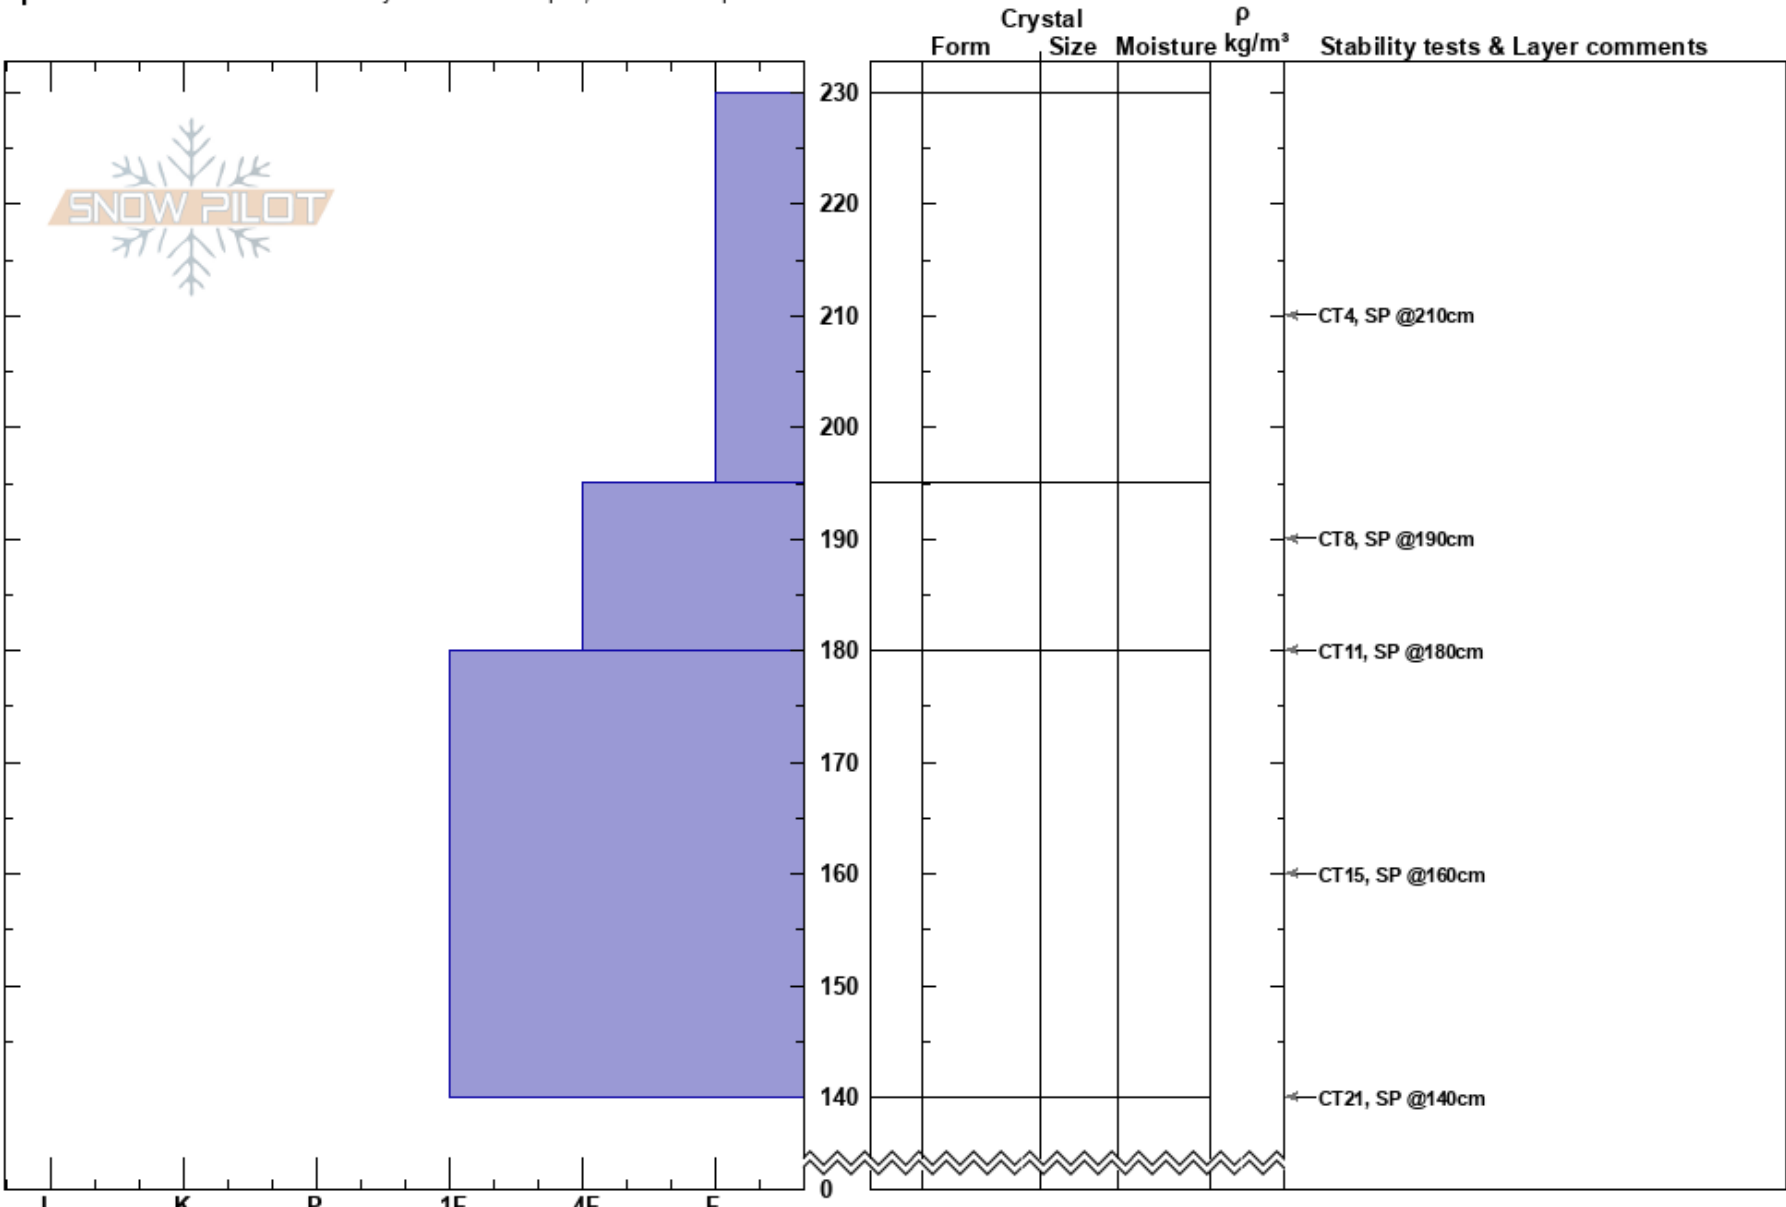

Beartrap Glades 3/10
 Wasatch Range
 UT
 Elevation: 9800 ft
 Aspect: W
 Specifics: Recent avalanche activity on different slopes; We skied slope

Zachary Kenney
 03/10/2019 - 10:00am
 Co-ord: 40.65071N, -111.59603E
 Slope Angle: 32°
 Wind Loading: previous

Stability: Fair
 Air Temperature: 28°F
 Sky Cover: OVC
 Precipitation: S1
 Wind: SW Calm

HS:230
 PF:30
 Layer Notes:

Notes: