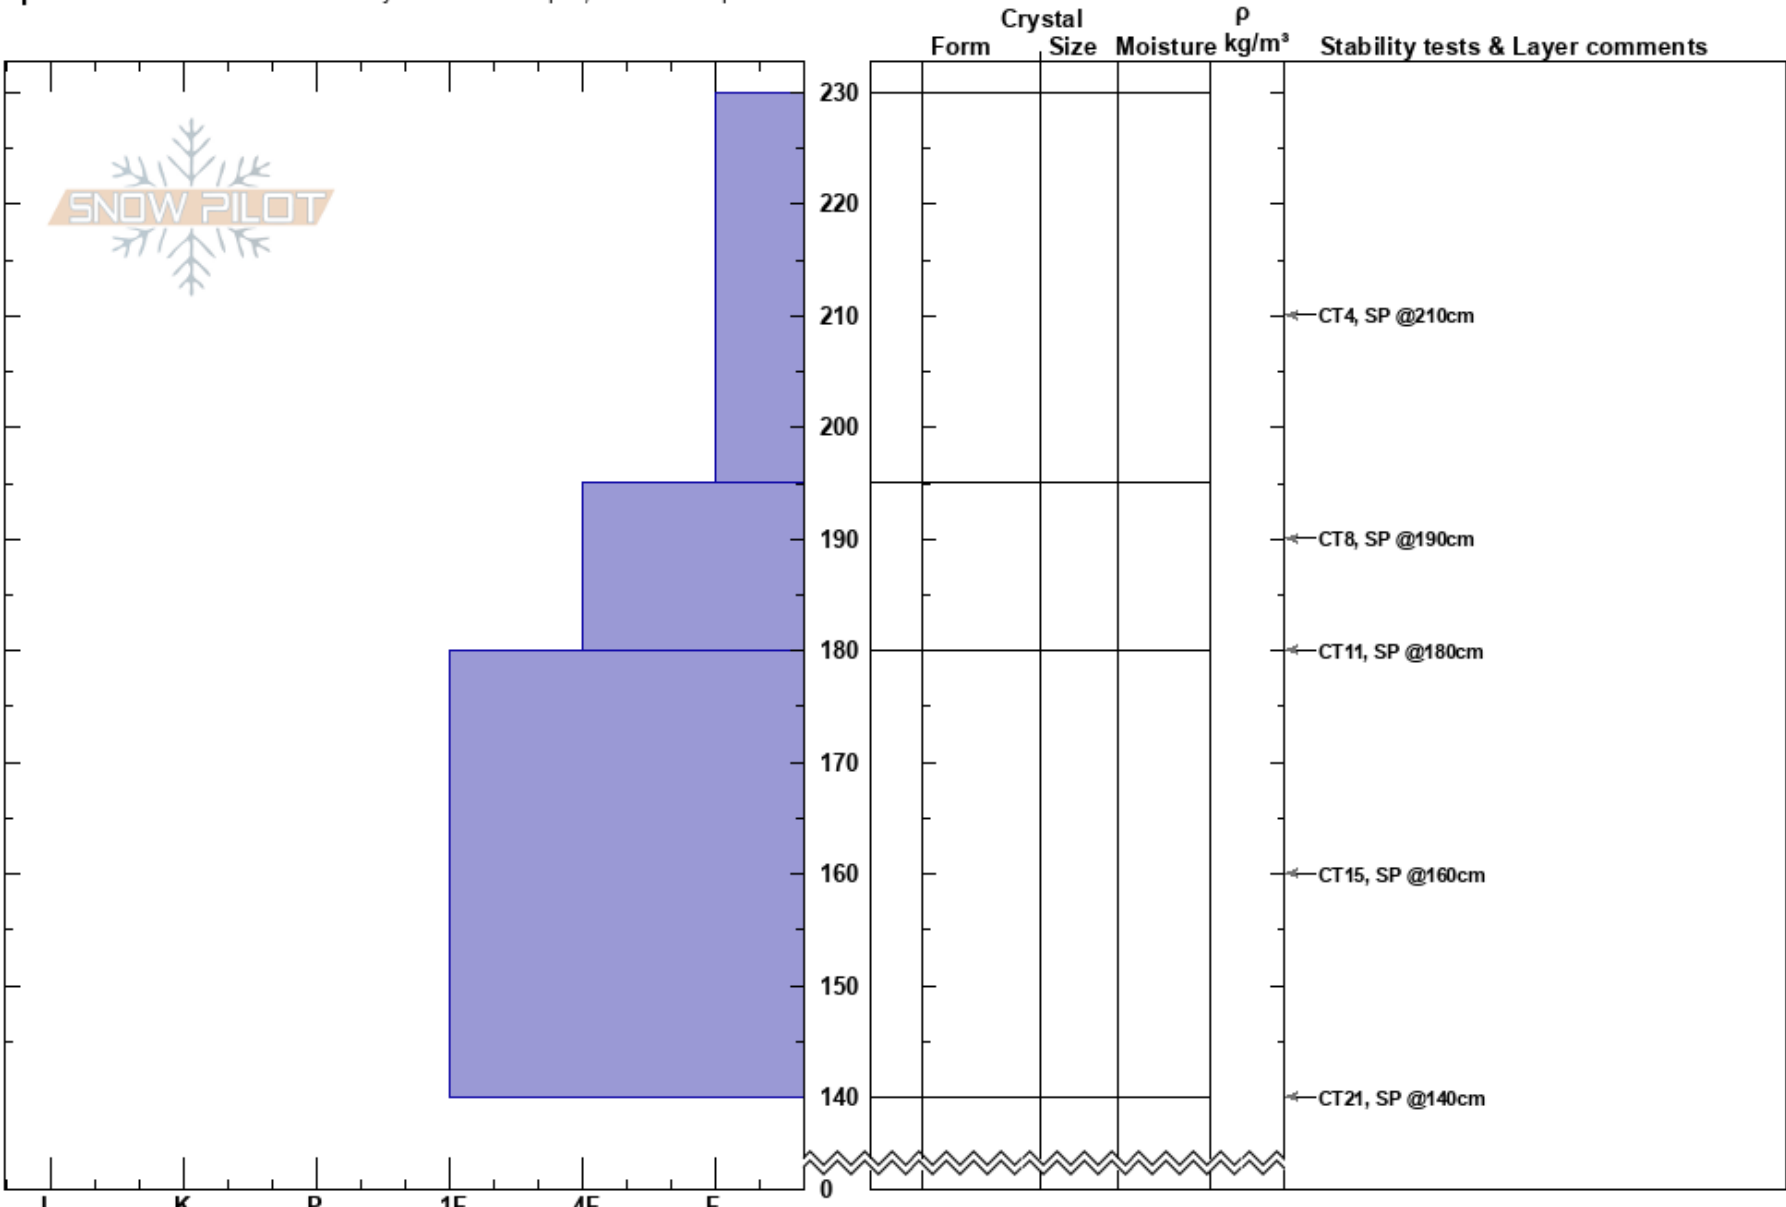

Beartrap Glades 3/10  
 Wasatch Range  
 UT  
 Elevation: 9800 ft  
 Aspect: W  
 Specifics: Recent avalanche activity on different slopes; We skied slope

Zachary Kenney  
 03/10/2019 - 10:00am  
 Co-ord: 40.65071N, -111.59603E  
 Slope Angle: 32°  
 Wind Loading: previous

Stability: Fair  
 Air Temperature: 28°F  
 Sky Cover: OVC  
 Precipitation: S1  
 Wind: SW Calm

HS:230  
 PF:30  
 Layer Notes:

Notes: