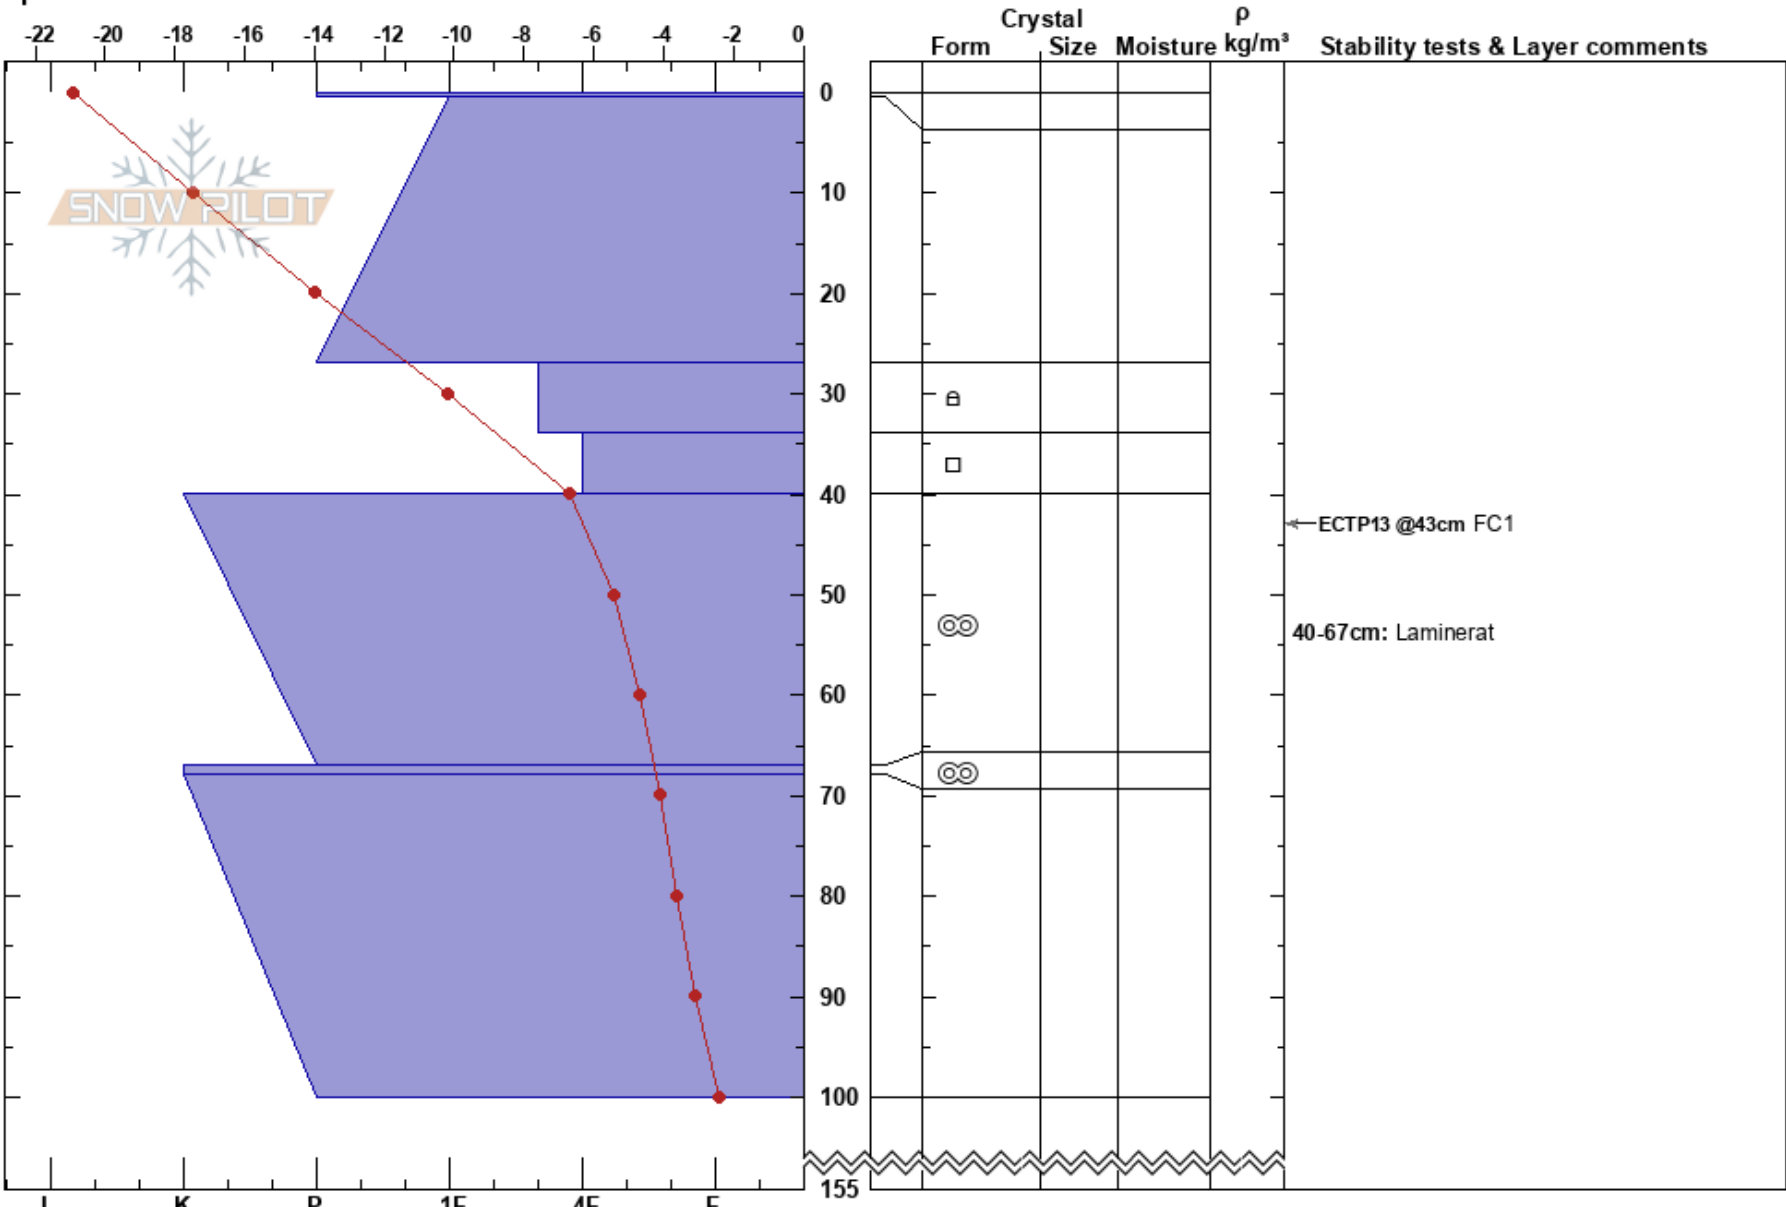

Skarta TL
 Kebnekaise
 Sweden
 Elevation: 640 m
 Aspect: NE
 Specifics:

Trygve Tirén
 11/03/2019 - 10:10
 Co-ord:
 Slope Angle: 29°
 Wind Loading: previous

Stability:
 Air Temperature: -11.4°C PF:2
 Sky Cover: CLR
 Precipitation: NO
 Wind: N Light Breeze

HS:155
 Layer Notes:
 40-67cm: Laminerat

Notes: Övre TL, läslutning, stenig mark.