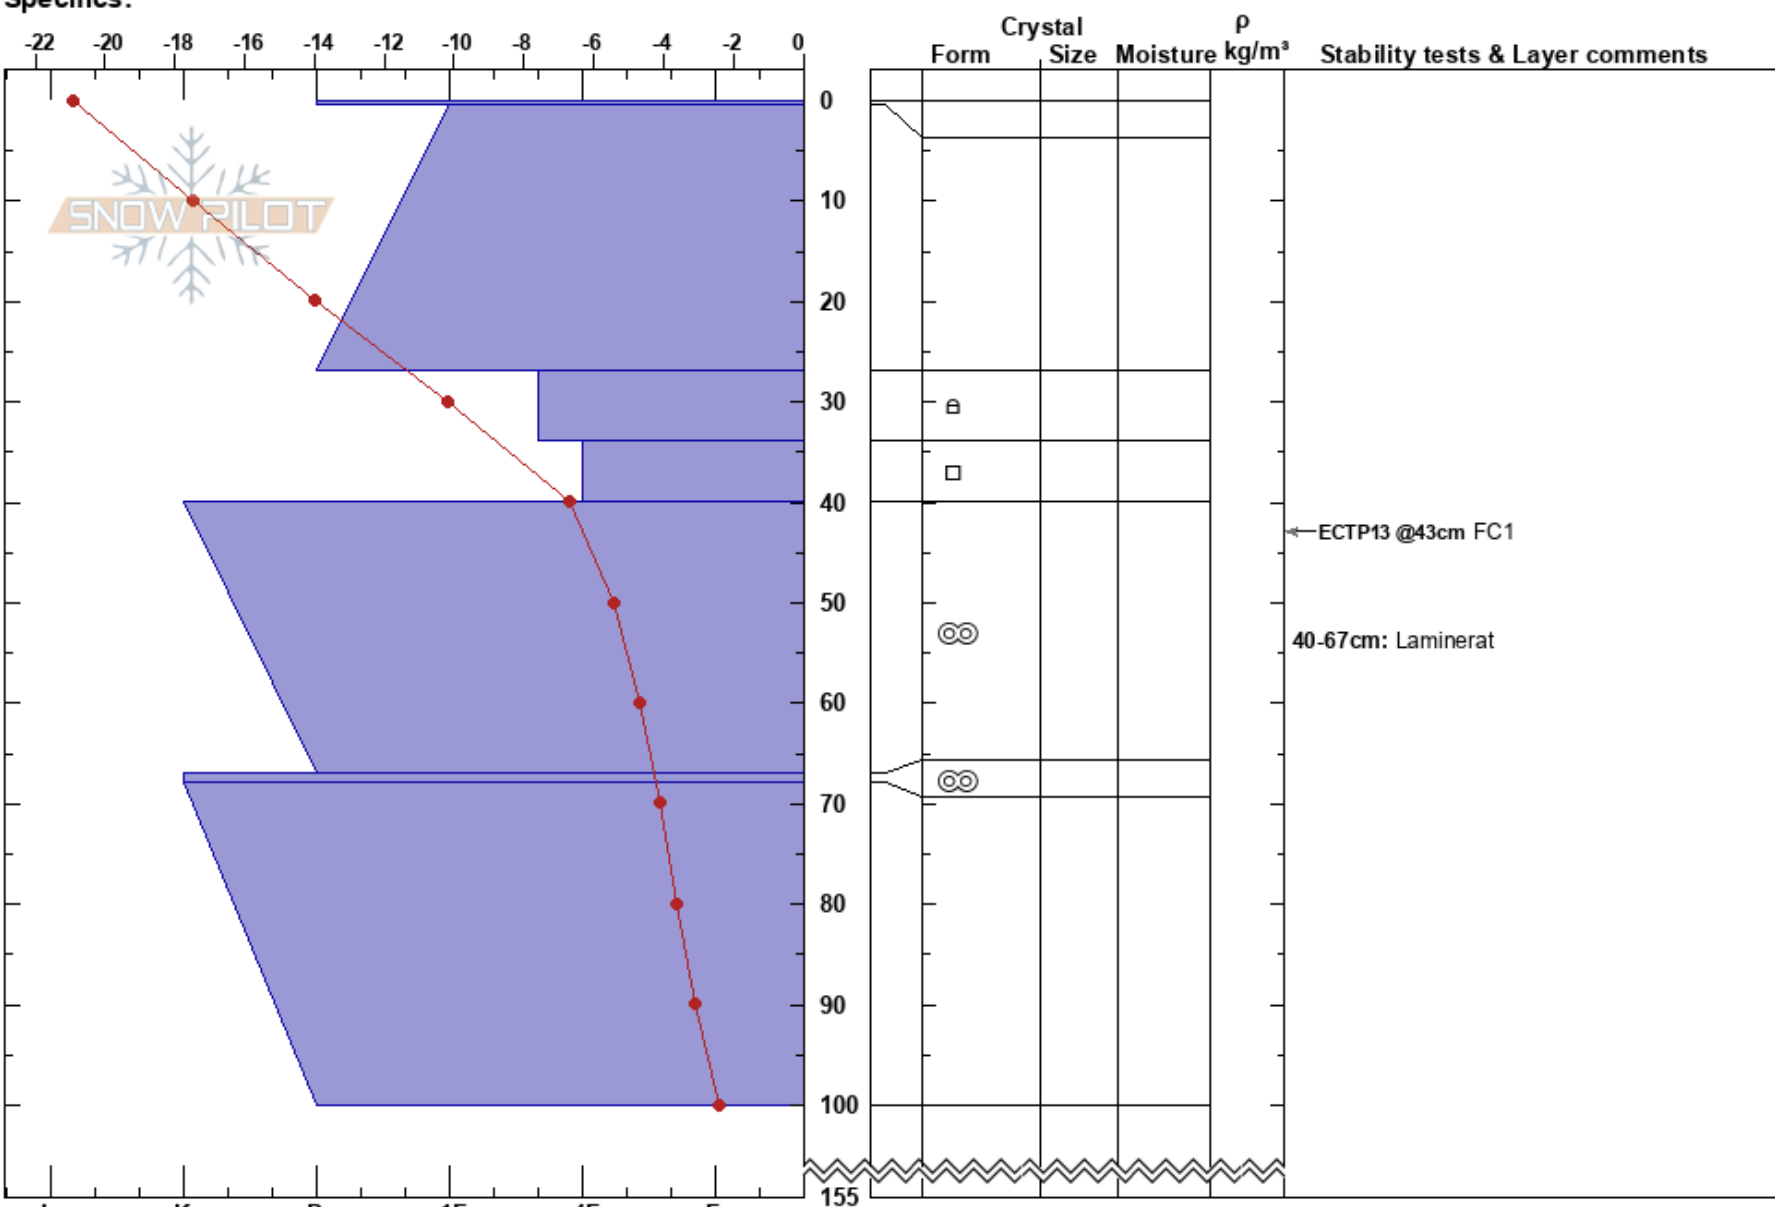

Skarta TL
 Kebnekaise
 Sweden
 Elevation: 640 m
 Aspect: NE
 Specifics:

Trygve Tirén
 11/03/2019 - 10:10
 Co-ord:
 Slope Angle: 29°
 Wind Loading: previous

Stability:
 Air Temperature: -11.4°C PF:2
 Sky Cover: CLR
 Precipitation: NO
 Wind: N Light Breeze

HS:155
 Layer Notes:
 40-67cm: Laminerat

Notes: Övre TL, läslutning, stenig mark.