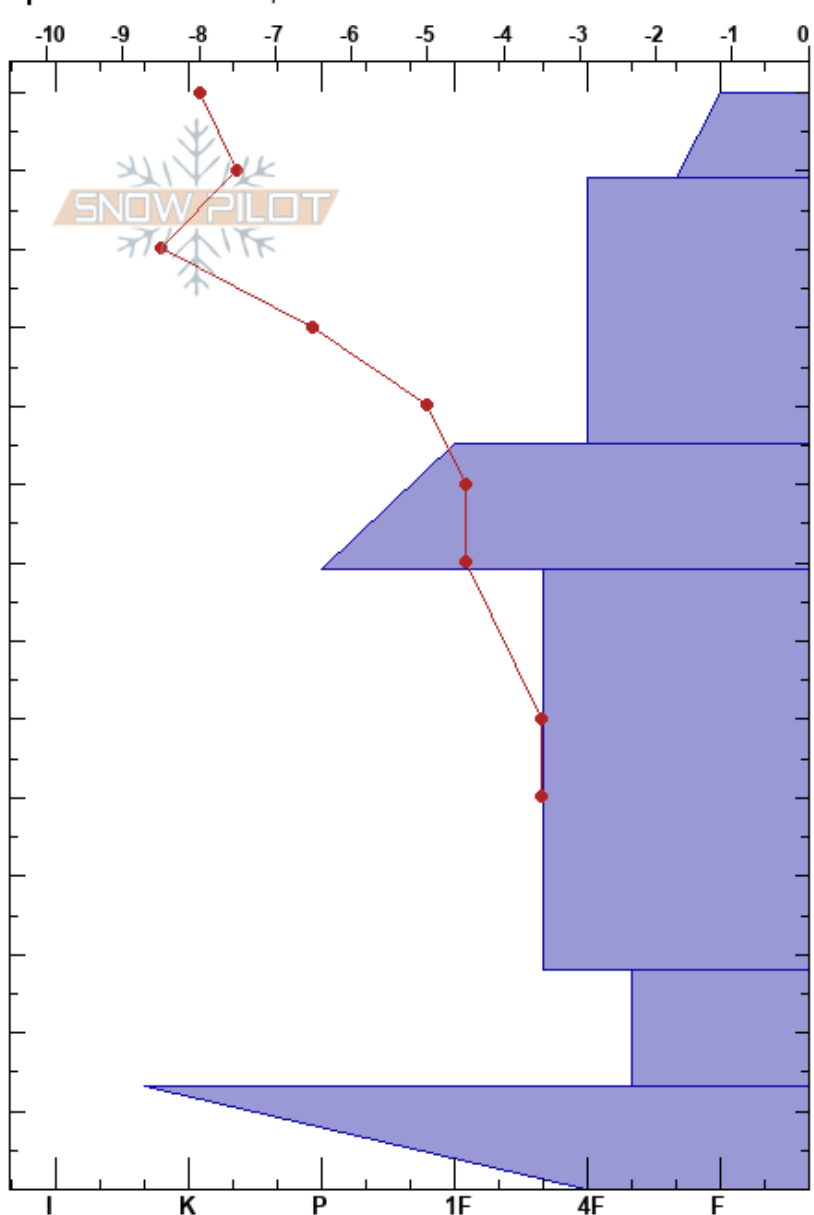

Sickle Moon
 Kachina Peaks
 AZ
 Elevation: 10900 ft
 Aspect: 0°
 Specifics: We skied slope

Troy Marino
 03/09/2019 - 2:30pm
 Co-ord: 35.33289N, -111.64703W
 Slope Angle: 33°
 Wind Loading:

Stability: Good
 Air Temperature:
 Sky Cover: FEW
 Precipitation: NO
 Wind:

HS:140
 PF:18
 129-95cm: Problematic layer
 95-79cm: St. Valentine's Storm

Layer Notes:

Form	Crystal Size	Moisture	ρ kg/m ³	Stability tests & Layer comments
	0.3			
☐ (⊗)	0.3-0.5			← CT12, Q2 @129cm ← ECTN6 @129cm ← CT24, Q2 @125cm ← ECTN15 @125cm
● (⊗)	0.5-1			95-79cm: St. Valentine's Storm
⊖	1			
^	1-2			← CT30, Q1 @27cm
■ (^)				