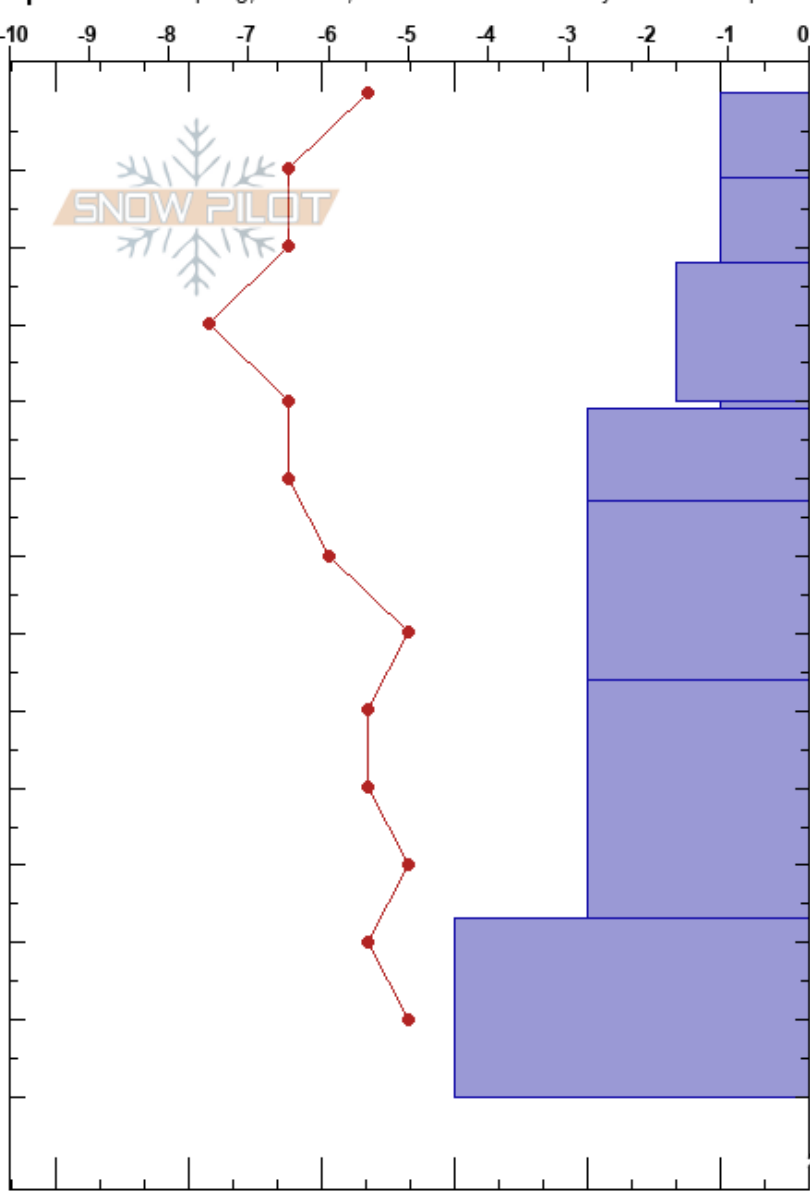

Soda Peak 20190310

Gabriel Coler

Stability:

HS:380

Layer Notes:

Three Sisters

03/10/2019 - 1:00pm

Air Temperature: -7.5°C

PF:70

40-41cm: Problematic layer

OR

Co-ord:

Sky Cover: FEW

Elevation: 6920 ft

Slope Angle: 28°

Precipitation: NO

Aspect: N

Wind Loading:

Wind: E Moderate

Specifics: Collapsing, localized; Recent avalanche activity on similar slopes

Depth (cm)	Crystal		Moisture	ρ kg/m ³	Stability tests & Layer comments
	Form	Size			
0-10	+ (/)	3-2	D		
10-20	/	2	D		
20-30	/	2	D		
30-40	∨	6	D		
40-50	/ (●)	2-0.5	D		ECTN23 @40cm CT, PC @40cm CT, BRK @40cm CT, SC @40cm
50-60	●	0.5	D		
60-70					
70-80					
80-90	●	1	D		
90-100					
100-110					
110-120	●	1.5	D		
120-130					