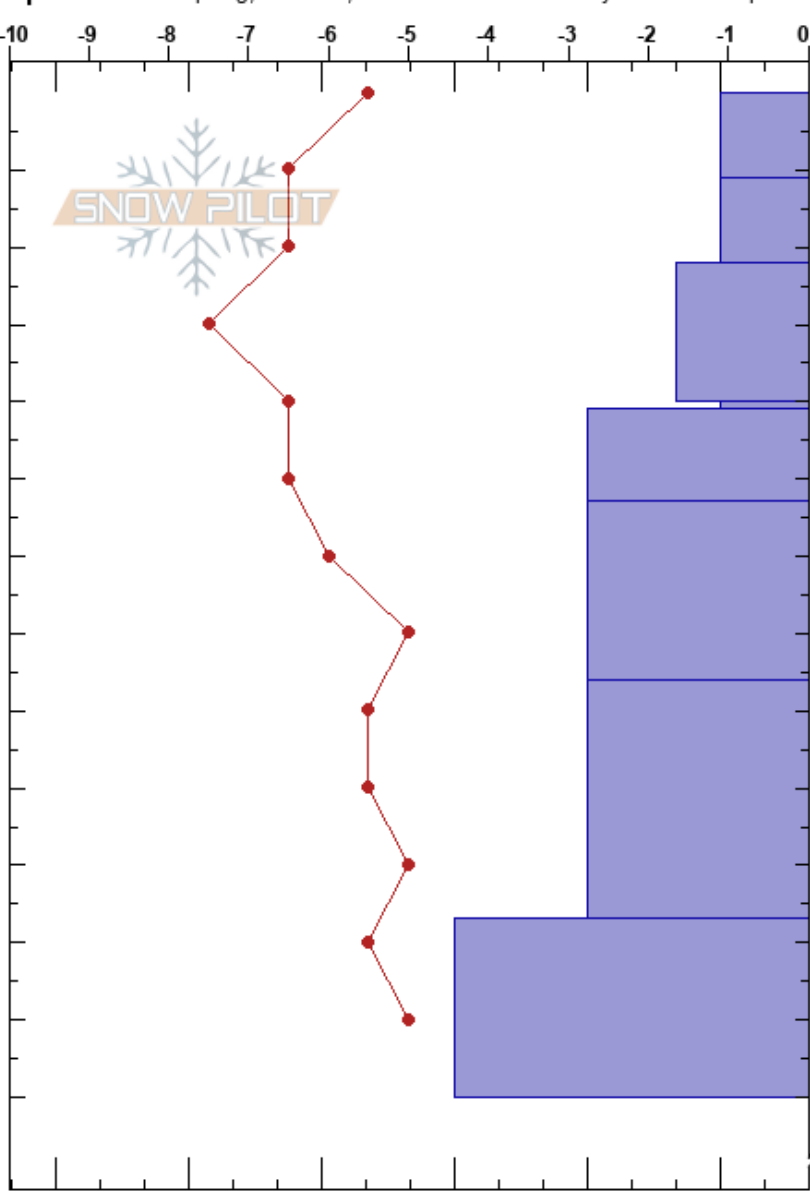

Soda Peak 20190310

Gabriel Coler

Stability:

HS:380

Layer Notes:

Three Sisters

03/10/2019 - 1:00pm

Air Temperature: -7.5°C

PF:70

40-41cm: Problematic layer

OR

Co-ord:

Sky Cover: FEW

Elevation: 6920 ft

Slope Angle: 28°

Precipitation: NO

Aspect: N

Wind Loading:

Wind: E Moderate

Specifics: Collapsing, localized; Recent avalanche activity on similar slopes

Depth (cm)	Crystal		Moisture	ρ kg/m ³	Stability tests & Layer comments
	Form	Size			
0-10	+ (/)	3-2	D		
10-20	/	2	D		
20-30	/	2	D		
30-40	∨	6	D		ECTN23 @40cm
40-50	/ (●)	2-0.5	D		CT, PC @40cm
50-60	●	0.5	D		CT, BRK @40cm
60-70					CT, SC @40cm
70-80					
80-90	●	1	D		
90-100					
100-110					
110-120	●	1.5	D		
120-130					