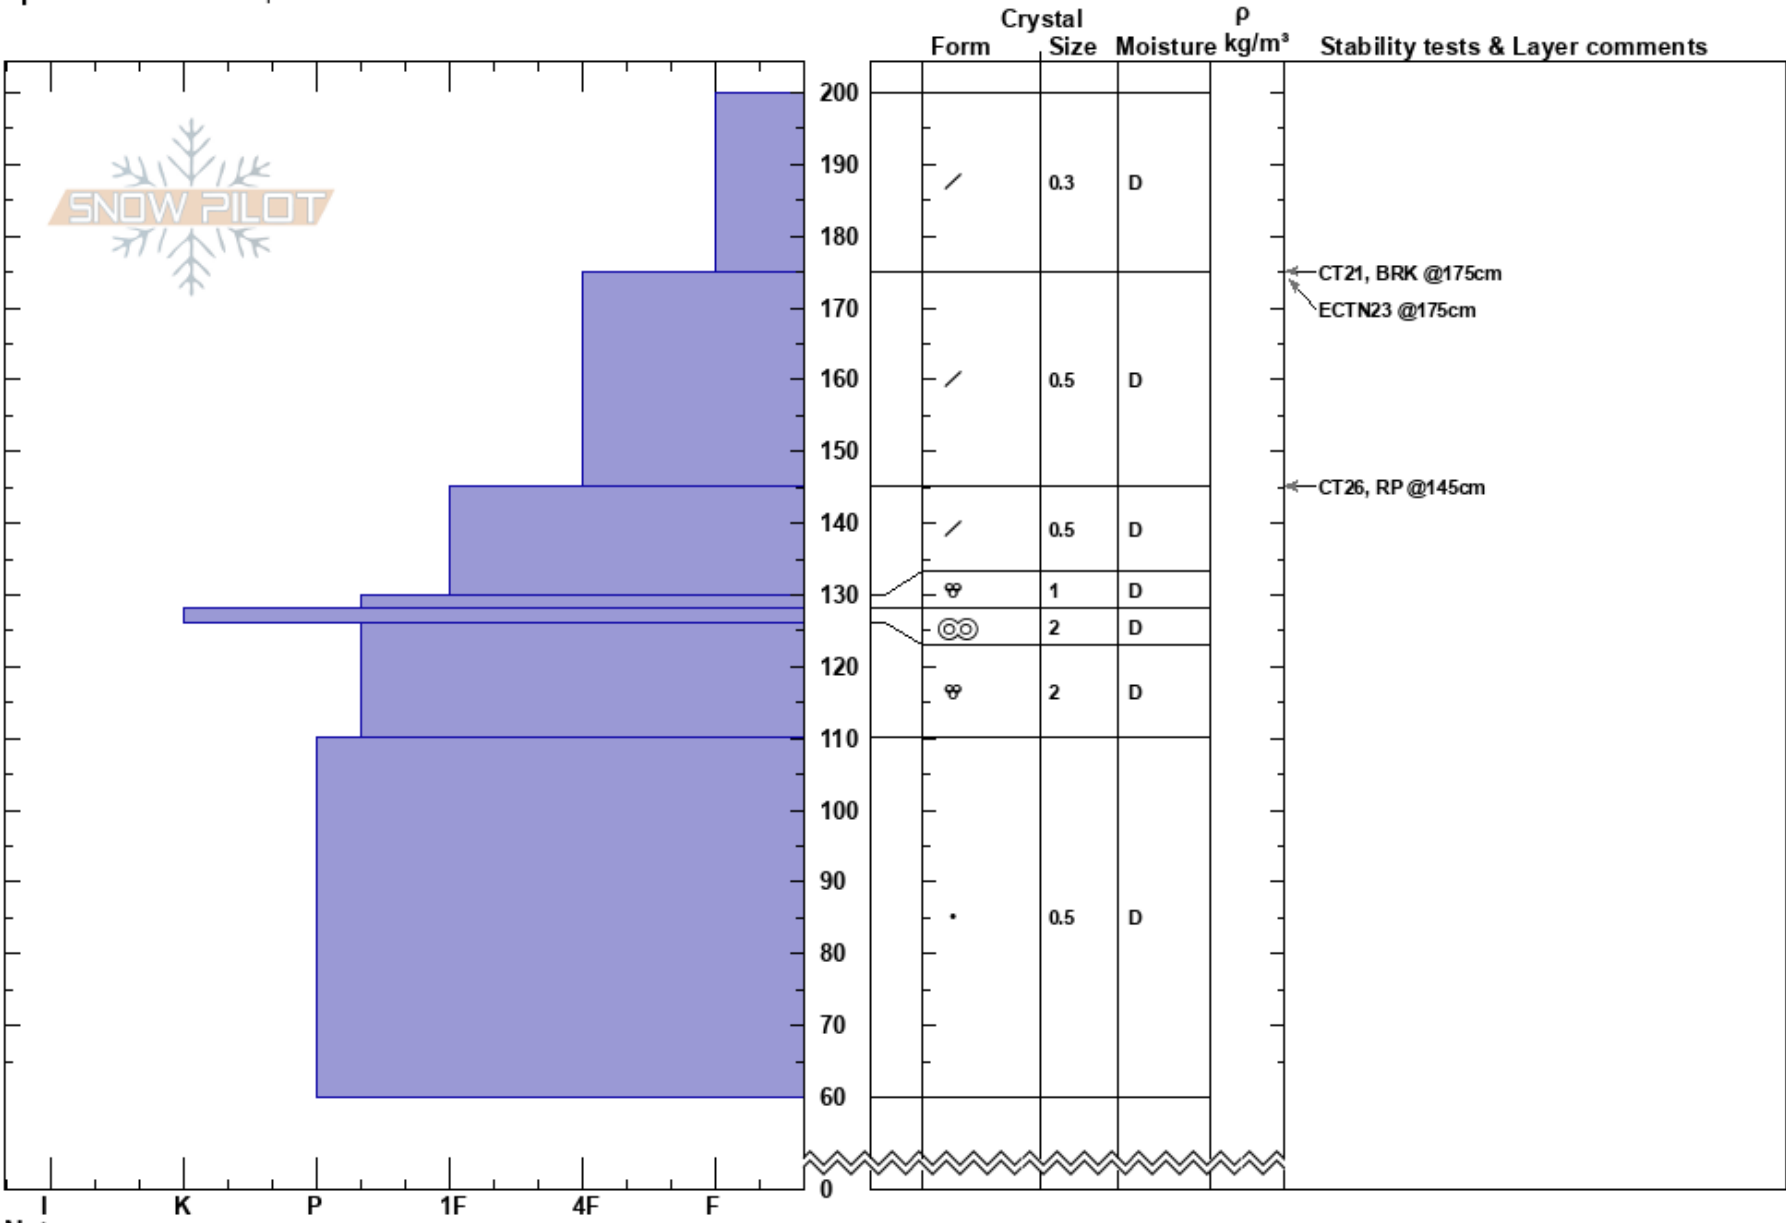

Lee Vining Canyon  
 Eastern Sierra Nevada  
 CA  
 Elevation: 8688 ft  
 Aspect: 43°  
 Specifics: We skied slope

Chris Engelhardt  
 03/10/2019 - 1:20pm  
 Co-ord:  
 Slope Angle: 33°  
 Wind Loading:

Stability: **HS:200**  
 Air Temperature: -3°C **PF:35**  
 Sky Cover: CLR **PS:20**  
 Precipitation: NO  
 Wind:

Layer Notes:

Notes: