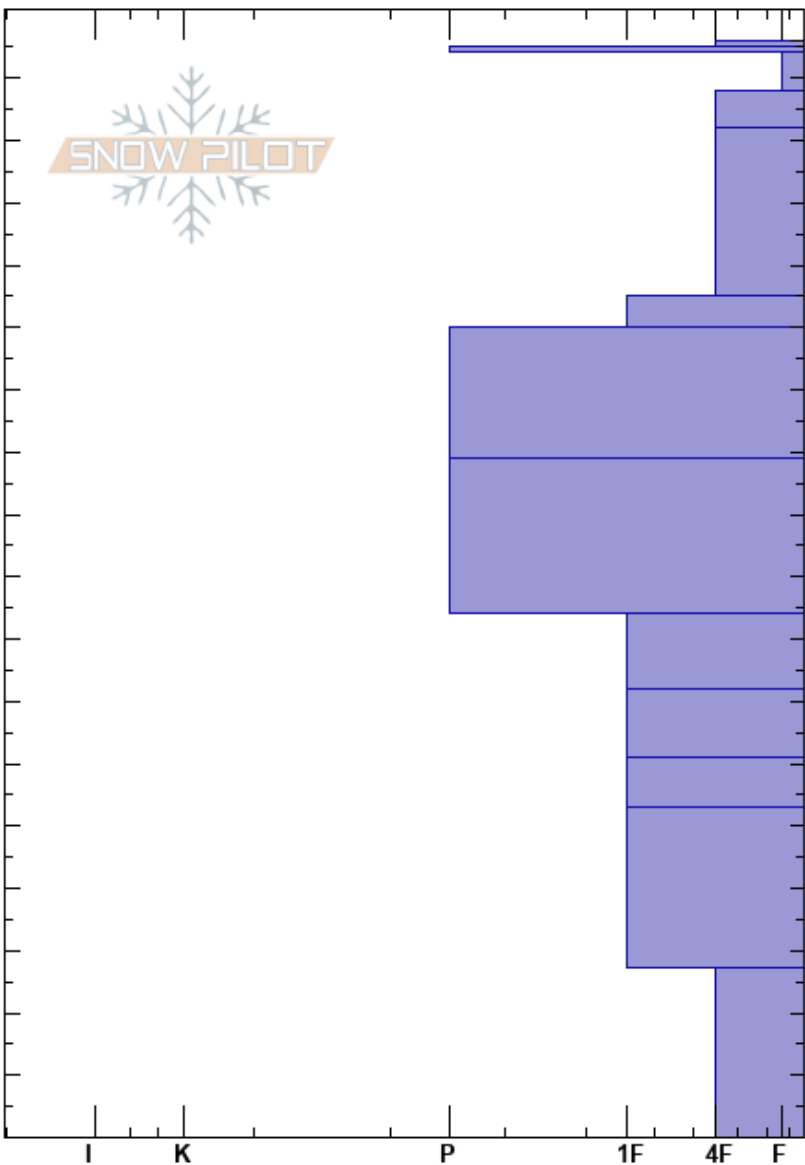

Breece Hill Module #7
 Mosquito Range
 CO
Elevation: 11652 ft
Aspect: 146°
Specifics:

Graham Kane
 03/10/2019 - 2:10pm
Co-ord: 13S 393240E 4343849N
Slope Angle: 8°
Wind Loading: no

Stability:
Air Temperature:
Sky Cover: SCT
Precipitation: NO
Wind: W Light Breeze

HS:176
PS:25

Layer Notes:

Height (cm)	Crystal		ρ kg/m ³	Stability tests & Layer comments
	Form	Size		
176	/	0.5		
170	⊠	0.5		
160	●	0.3		
150	●	0.3		
140	●	0.3		
130	●	0.3		
120	●	0.3		
110				
100	●	0.5		
90				
80	⊖	1.5		
70	⊖	1.5		
60	⊖	2		
50				
40	□	3		← CTV, SC @42cm cut 140cm deep ← CTV, SC @38cm cut 140cm deep
30				
20				
10	^	4		← ECTX cut 140cm deep
0				