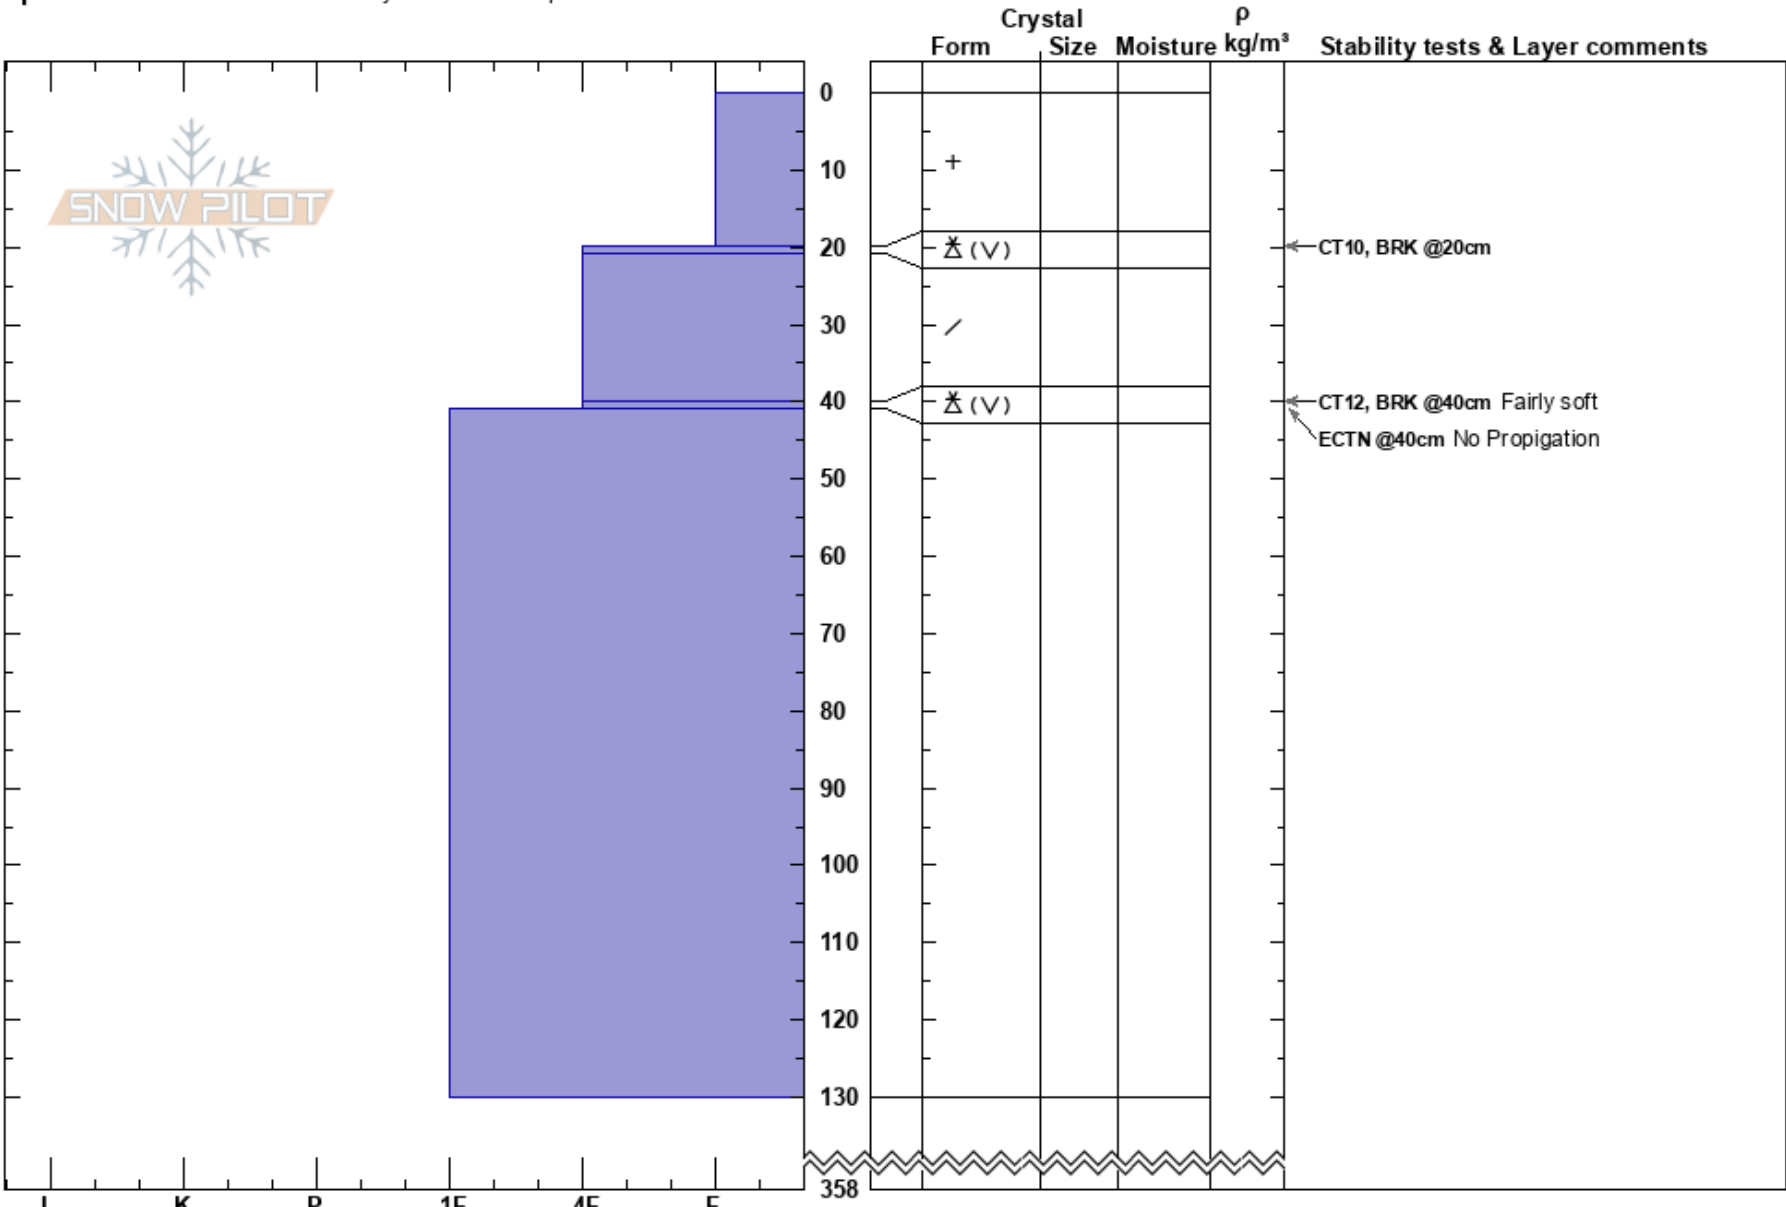

Fisher Cr Saddle Payette Avalanche  
 Salmon River Mountains 03/10/2019 - 11:00am  
 ID  
 Elevation: 7600 ft  
 Aspect:  
 Specifics: Recent avalanche activity on different slopes

Stability: Fair HS:358  
 Air Temperature: PF:45 40-41cm:Problematic layer  
 Sky Cover: CLR  
 Precipitation: NO  
 Wind: Calm