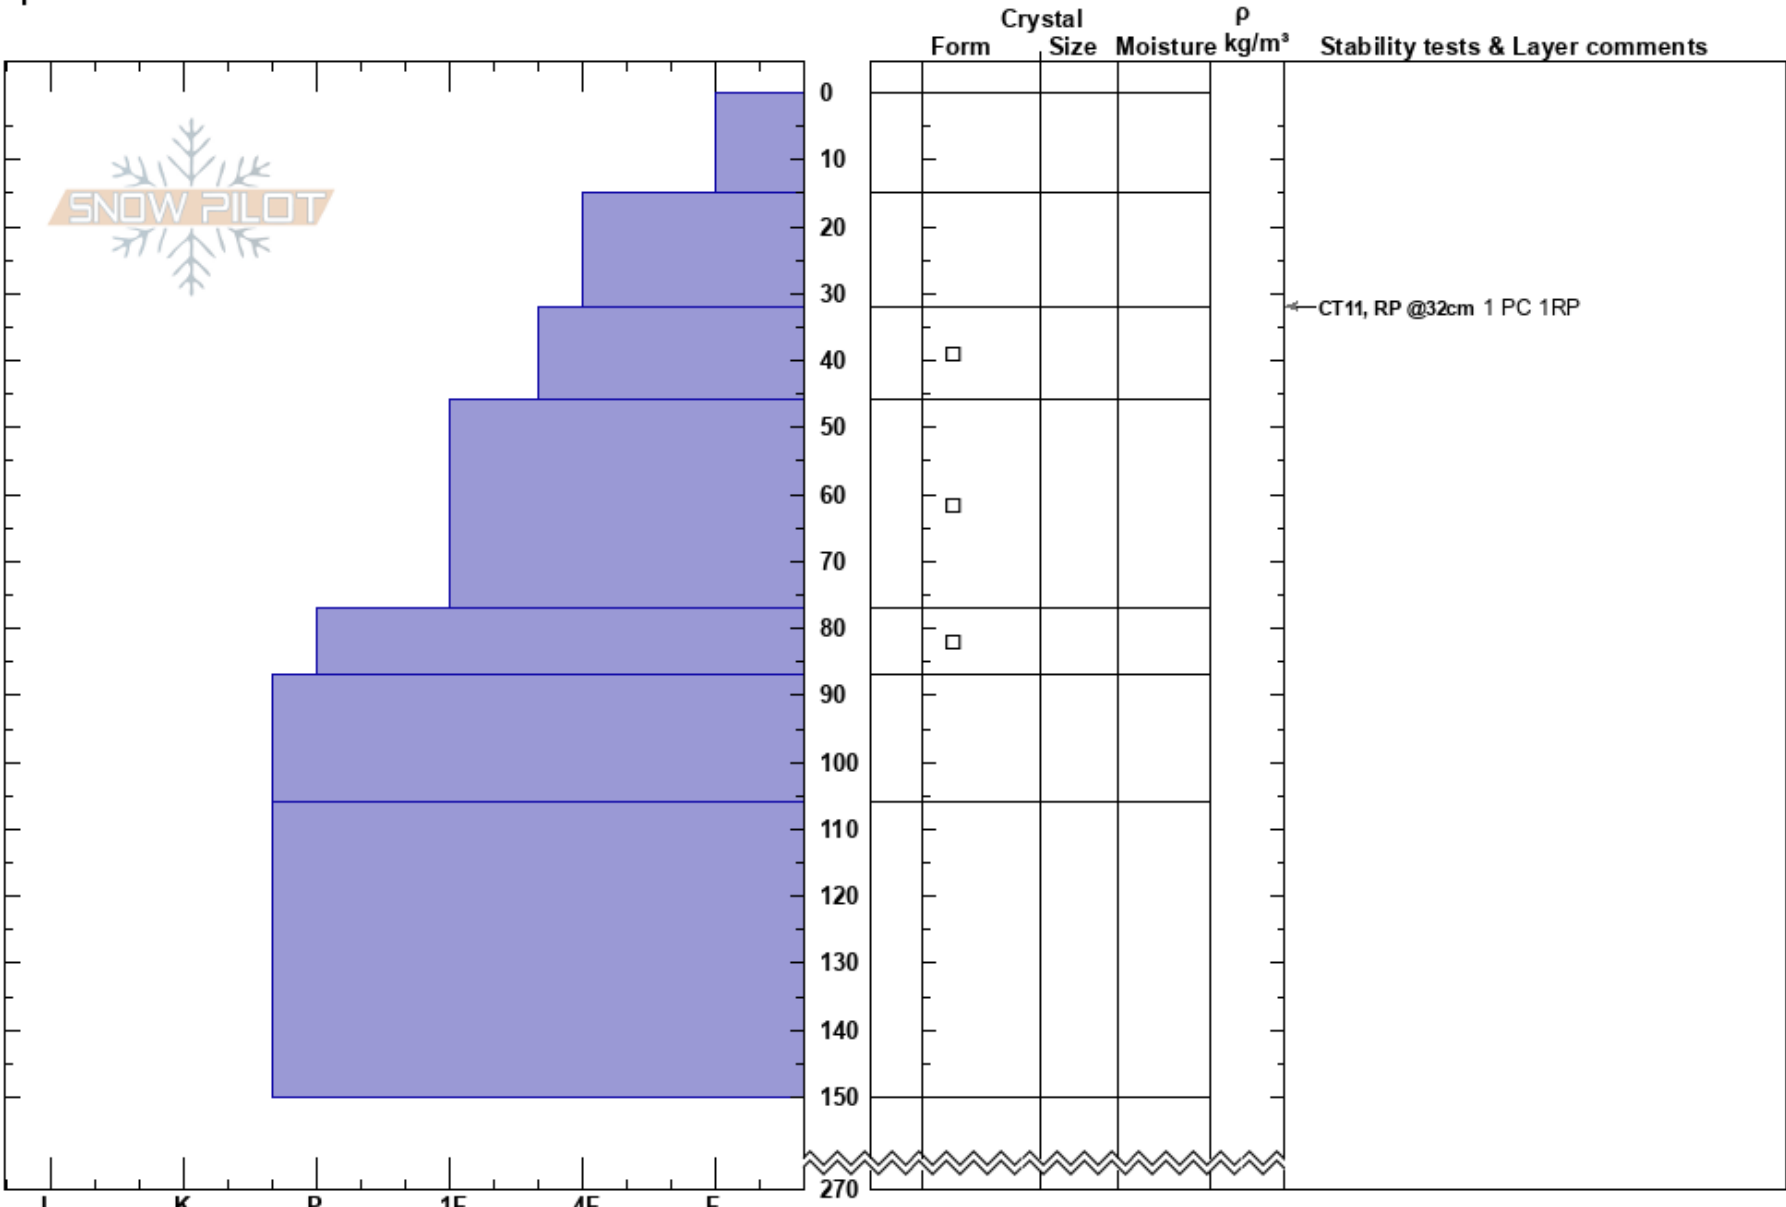

Thin White line  
 Monashee  
 BC  
 Elevation: 1950 m  
 Aspect: N  
 Specifics:

Josh Sloodweg  
 10/03/2019 - 03:30  
 Co-ord:  
 Slope Angle: 35°  
 Wind Loading:

Stability: HS:270  
 Air Temperature: PF:45  
 Sky Cover: BKN  
 Precipitation: NO  
 Wind: Calm

Layer Notes:

Notes: Test pit on the shoulder skiers left of the gut.