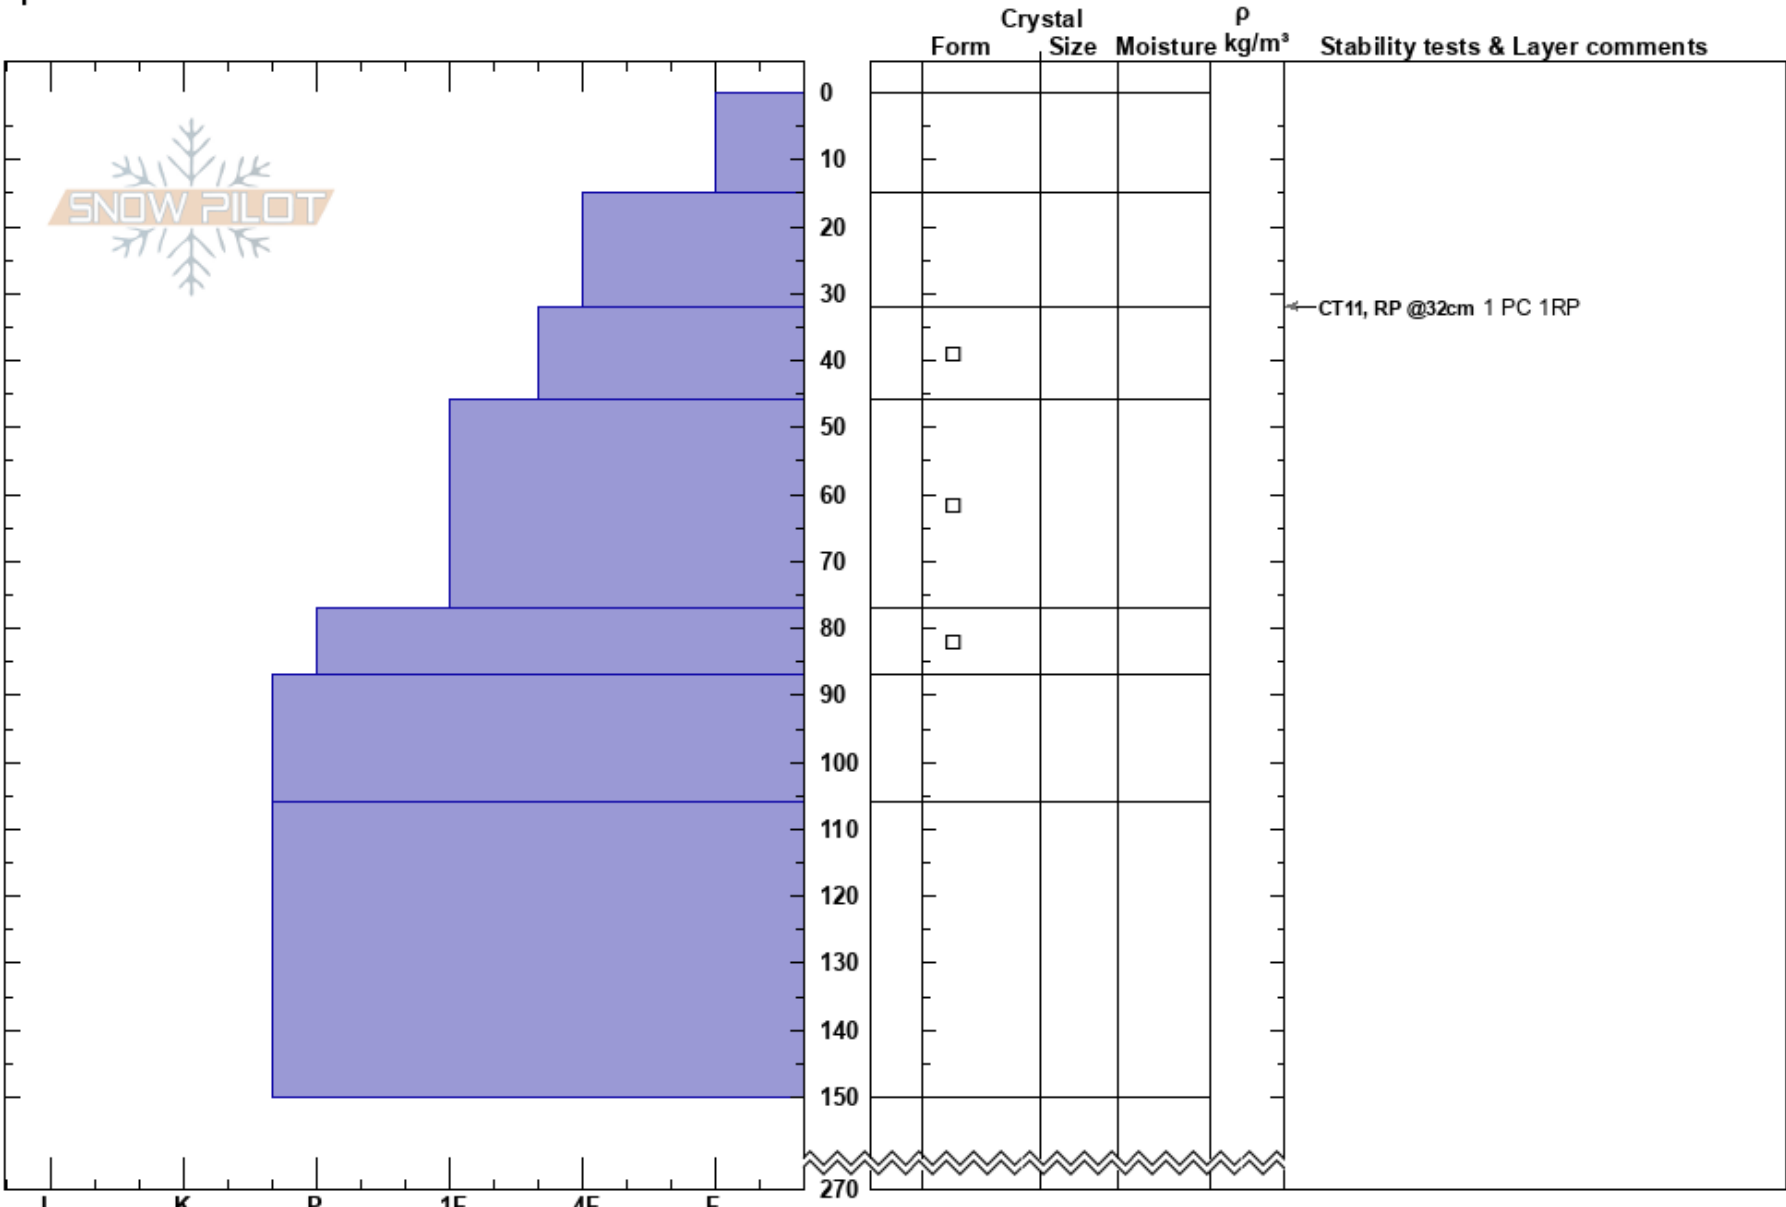

Thin White line
 Monashee
 BC
 Elevation: 1950 m
 Aspect: N
 Specifics:

Josh Sloodweg
 10/03/2019 - 03:30
 Co-ord:
 Slope Angle: 35°
 Wind Loading:

Stability:
 Air Temperature:
 Sky Cover: BKN
 Precipitation: NO
 Wind: Calm

HS:270
 PF:45
 Layer Notes:

Notes: Test pit on the shoulder skiers left of the gut.