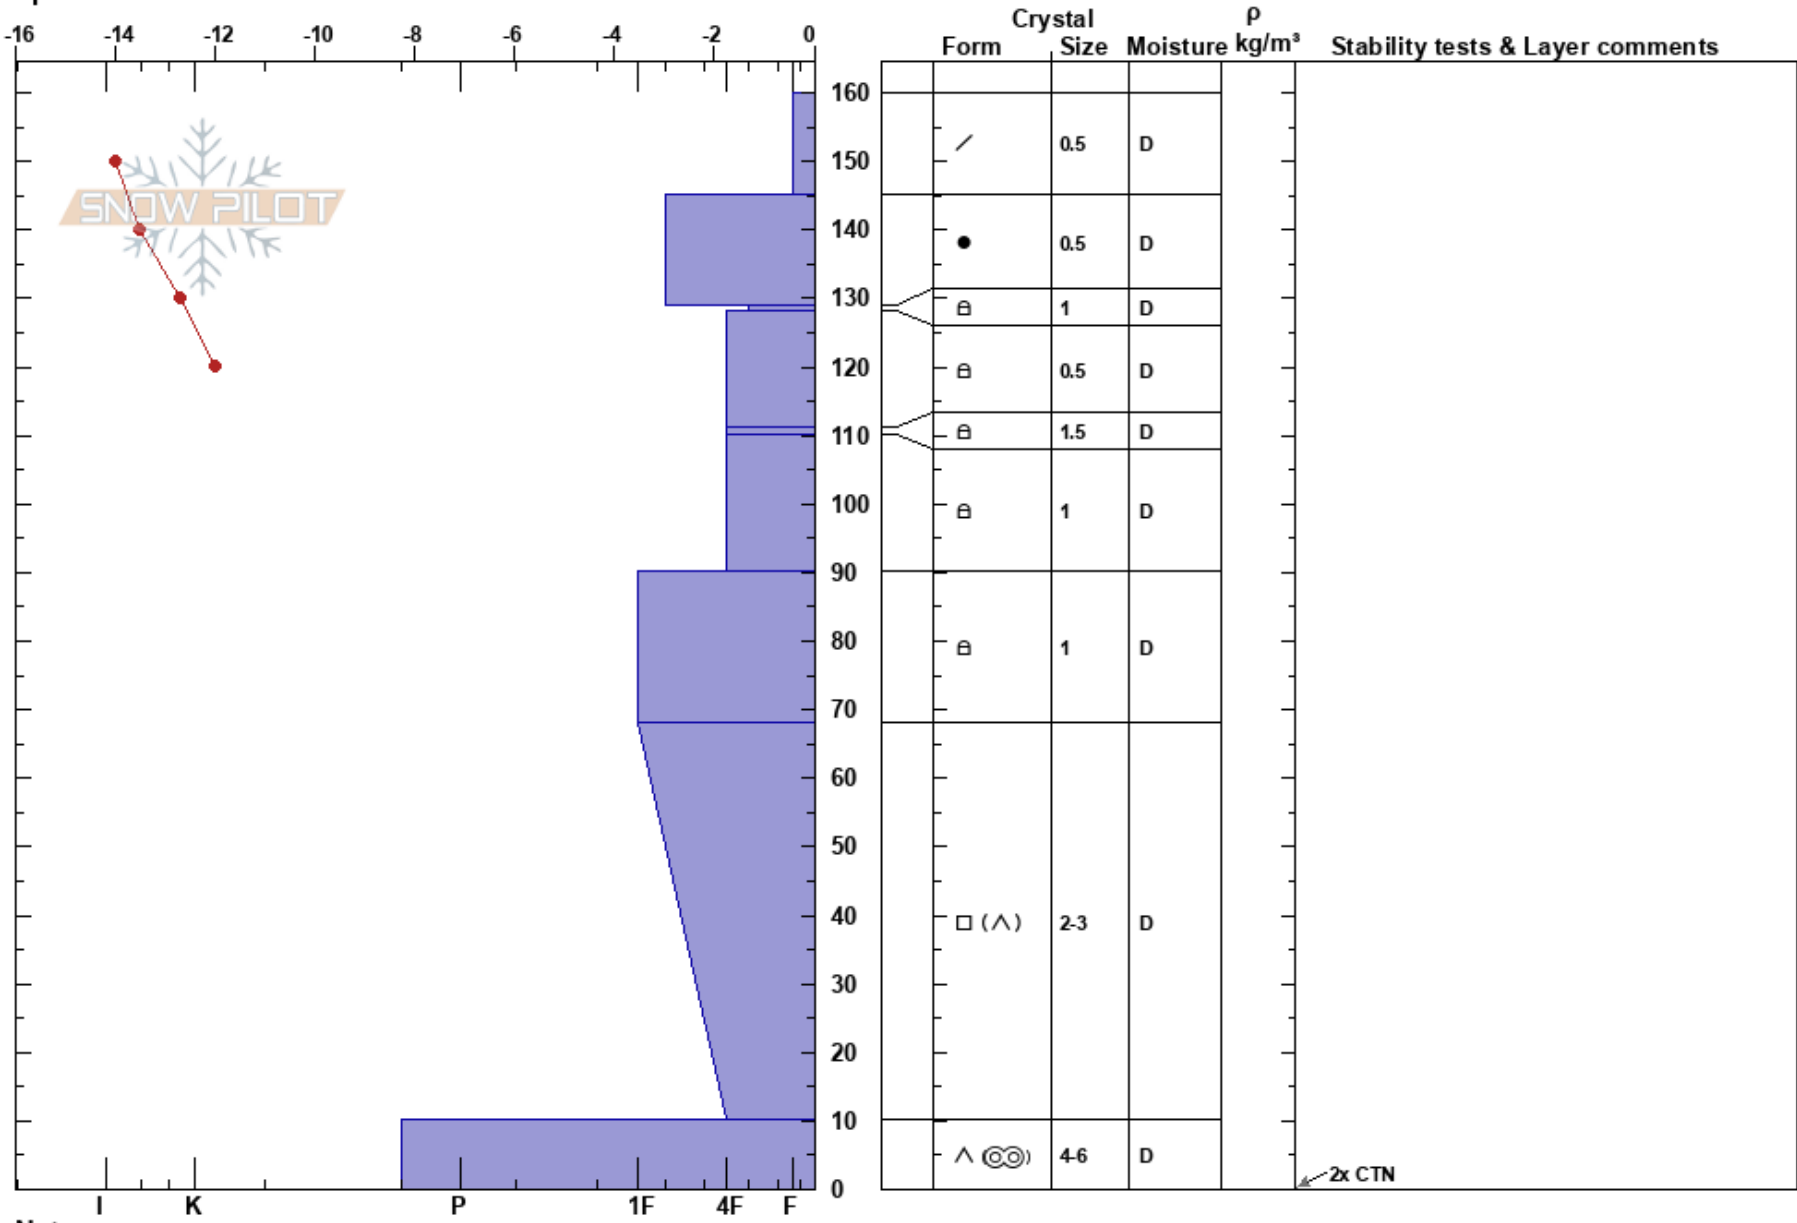

WW control route  
 Sunshine Village  
 AB  
 Elevation: 2380 m  
 Aspect: W  
 Specifics:

Leslie Crawley  
 10/03/2019 - 14:30  
 Co-ord: 51.09998N, -115.76240W  
 Slope Angle:  
 Wind Loading:

Stability:  
 Air Temperature: -8.6°C  
 Sky Cover: CLR  
 Precipitation: NO  
 Wind: S Light Breeze

HS:160  
 Layer Notes:  
 129-128cm:Problematic layer

Notes: Objective: Investigate Jan 17

Site: Open area in trees with small amount of snow sky view, ground covered by bushes.