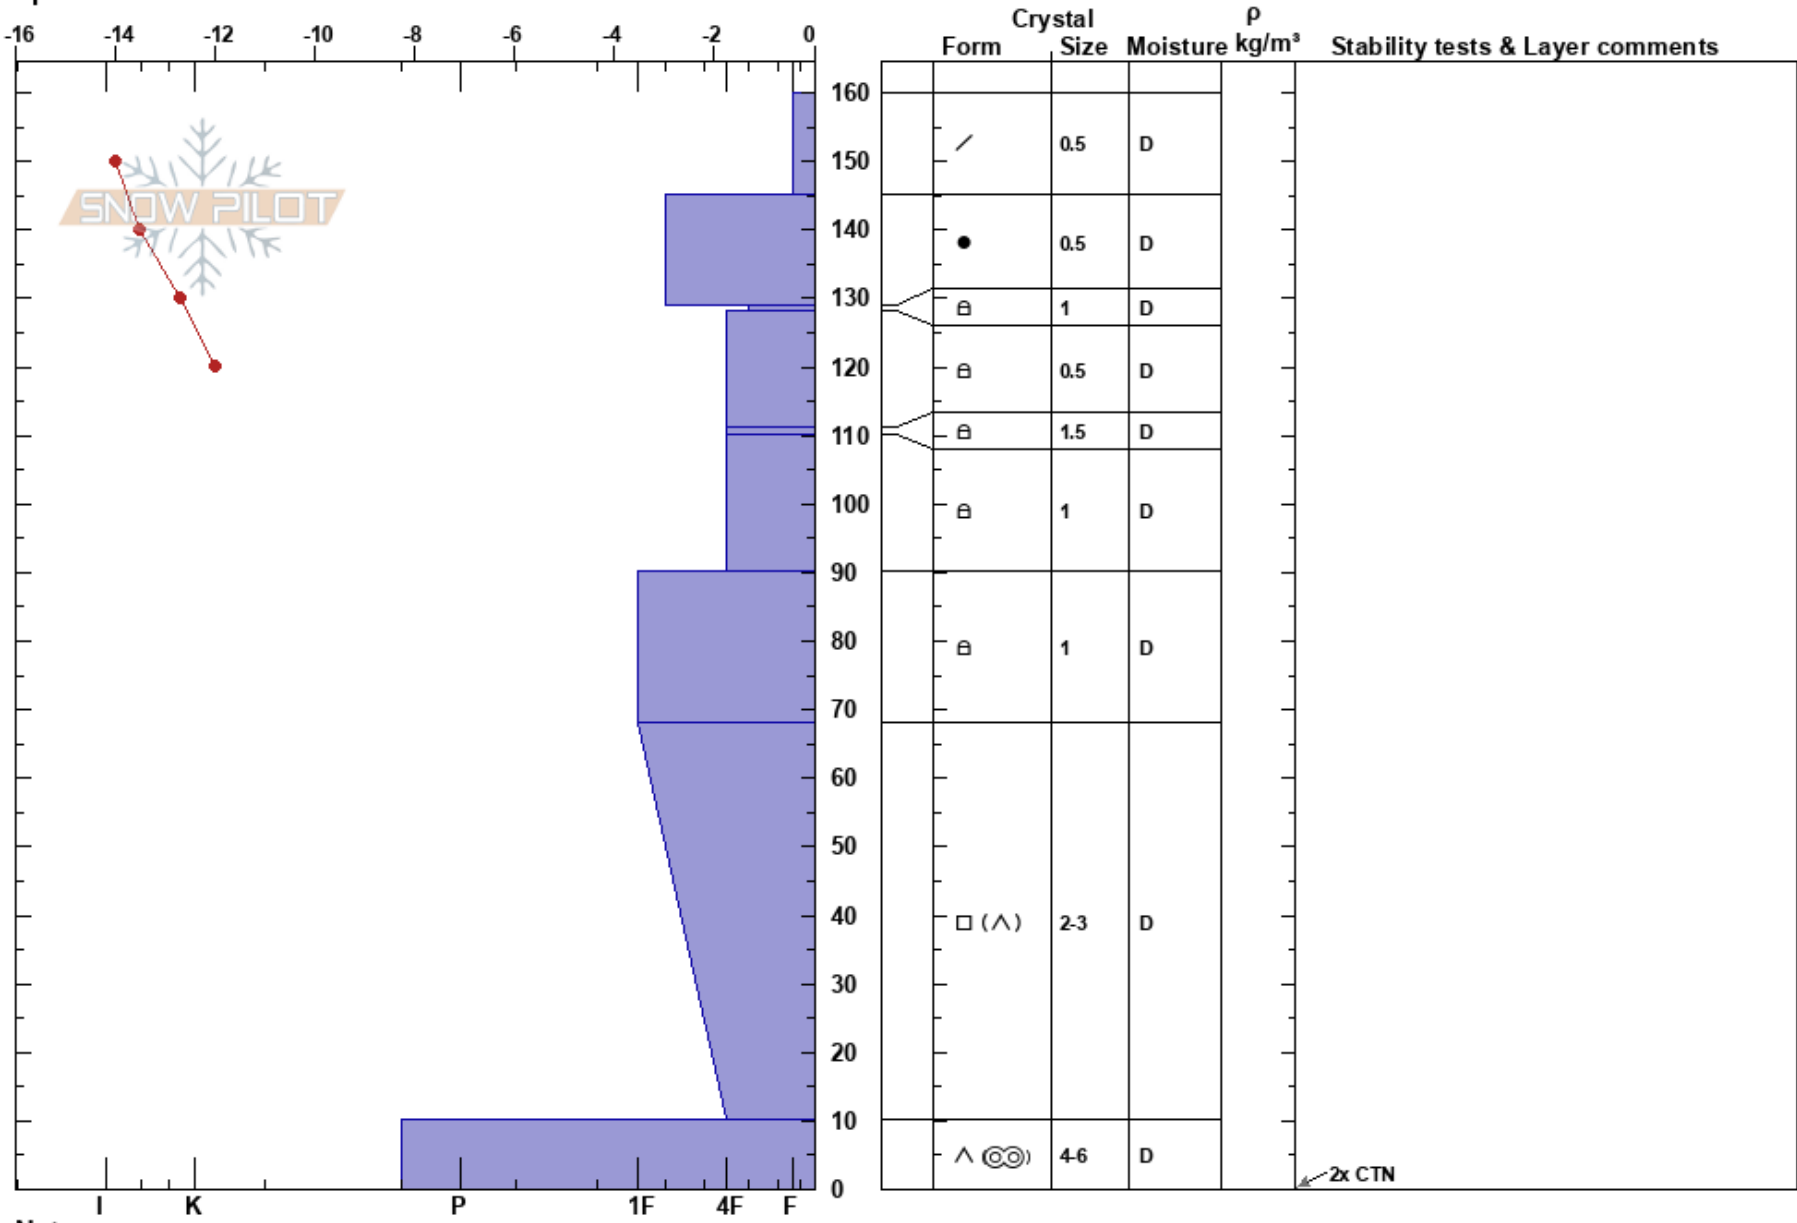

WW control route
 Sunshine Village
 AB
 Elevation: 2380 m
 Aspect: W
 Specifics:

Leslie Crawley
 10/03/2019 - 14:30
 Co-ord: 51.09998N, -115.76240W
 Slope Angle:
 Wind Loading:

Stability:
 Air Temperature: -8.6°C
 Sky Cover: CLR
 Precipitation: NO
 Wind: S Light Breeze

HS:160
 Layer Notes:
 129-128cm:Problematic layer

2x CTN

Notes: Objective: Investigate Jan 17
 Site: Open area in trees with small amount of snow sky view, ground covered by bushes.