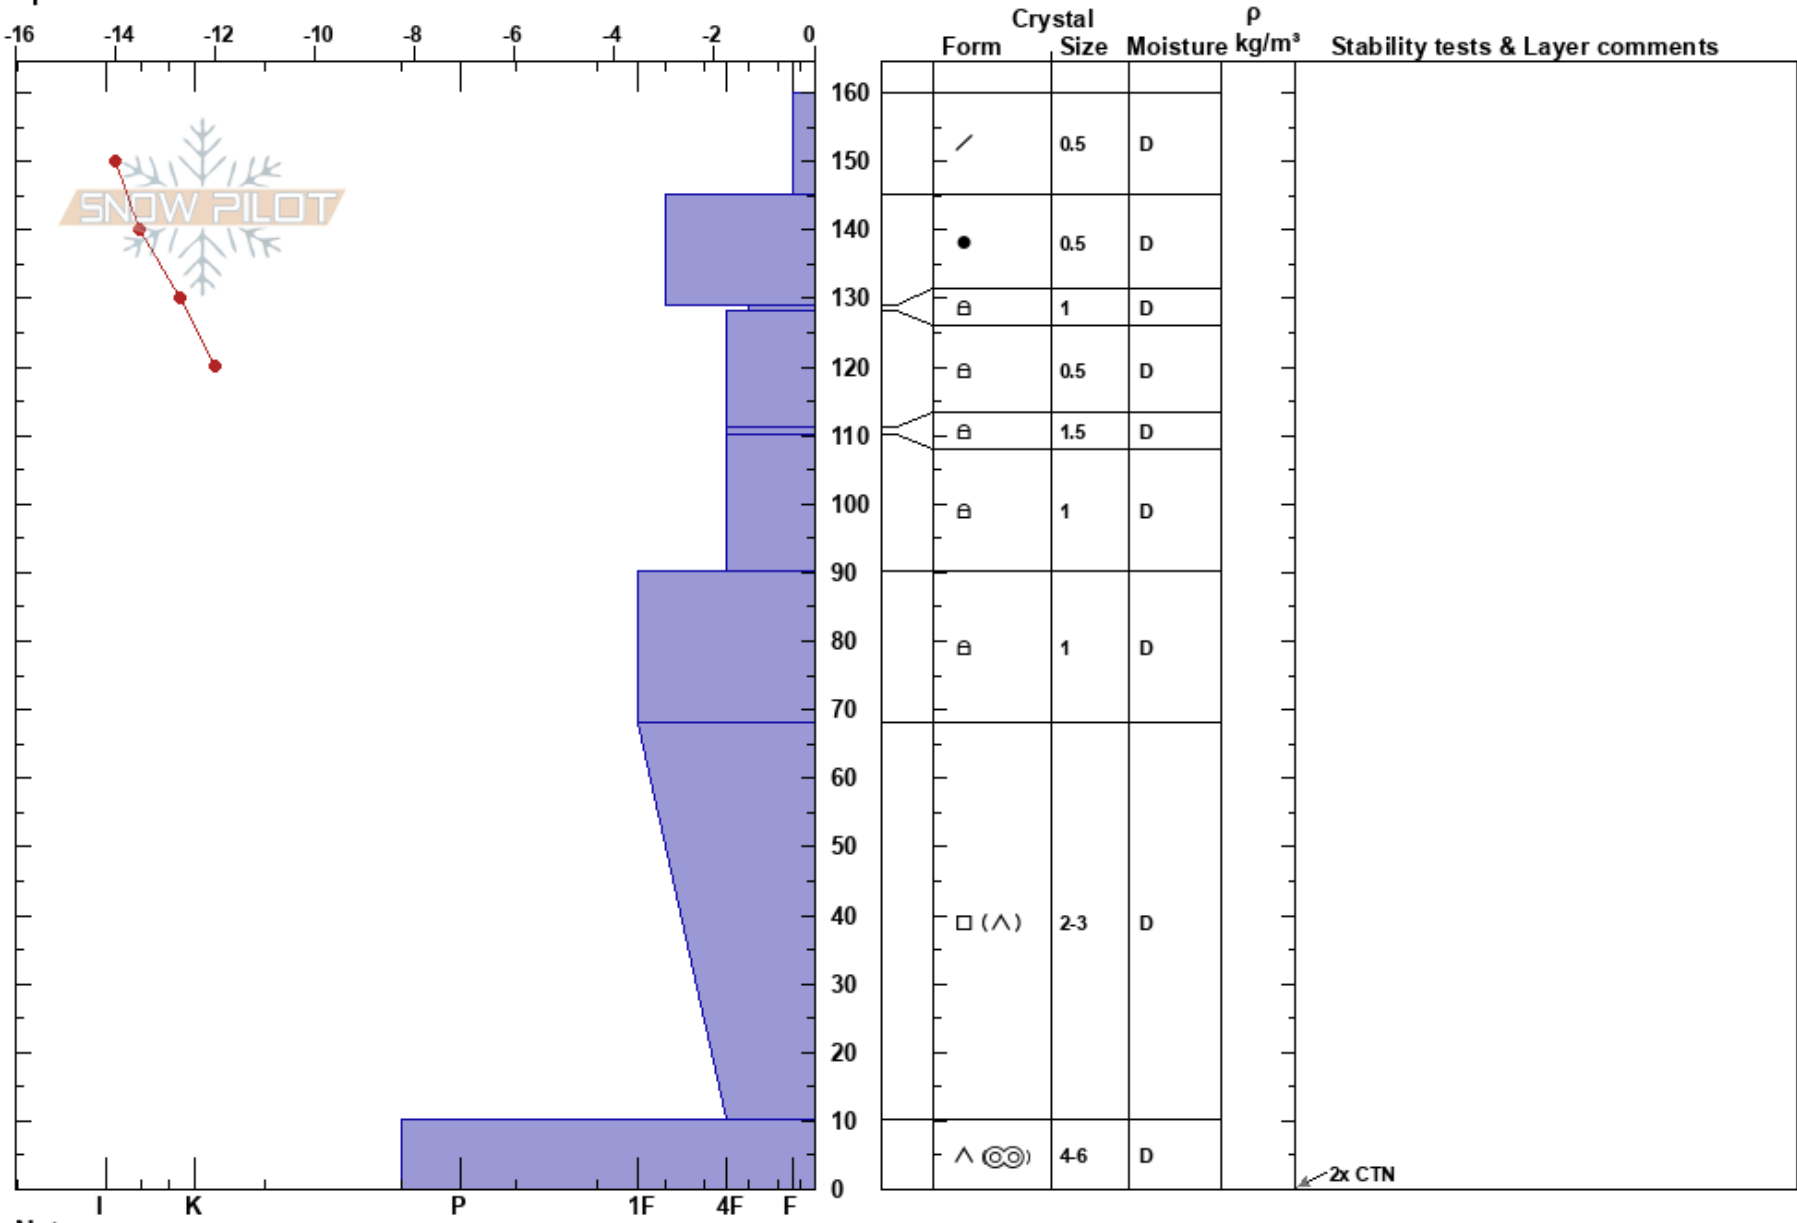

WW control route  
 Sunshine Village  
 AB  
 Elevation: 2380 m  
 Aspect: W  
 Specifics:

Leslie Crawley  
 10/03/2019 - 14:30  
 Co-ord: 51.09998N, -115.76240W  
 Slope Angle:  
 Wind Loading:

Stability:  
 Air Temperature: -8.6°C  
 Sky Cover: CLR  
 Precipitation: NO  
 Wind: S Light Breeze

HS:160  
 Layer Notes:  
 129-128cm:Problematic layer

2x CTN

Notes: Objective: Investigate Jan 17  
 Site: Open area in trees with small amount of snow sky view, ground covered by bushes.