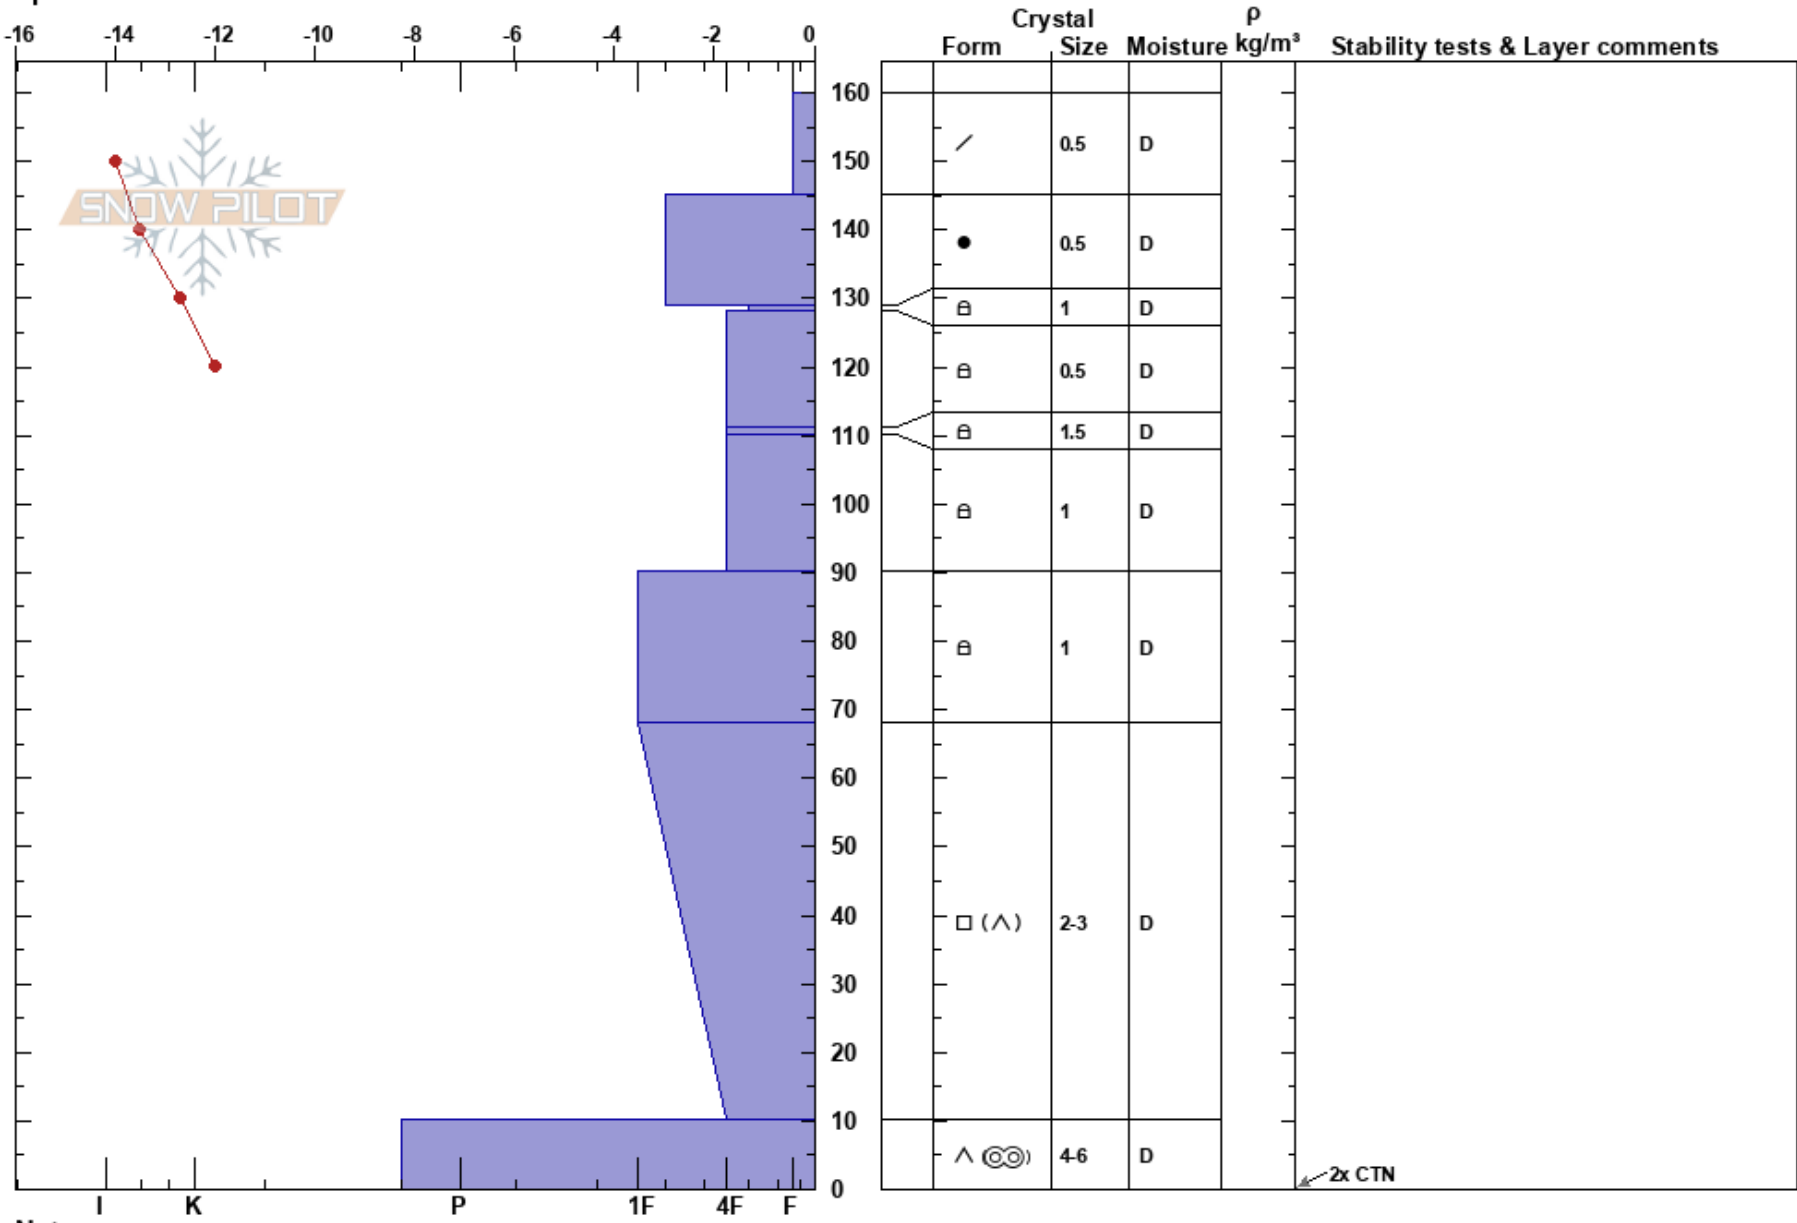

WW control route  
 Sunshine Village  
 AB  
 Elevation: 2380 m  
 Aspect: W  
 Specifics:

Leslie Crawley  
 10/03/2019 - 14:30  
 Co-ord: 51.09998N, -115.76240W  
 Slope Angle:  
 Wind Loading:

Stability:  
 Air Temperature: -8.6°C  
 Sky Cover: CLR  
 Precipitation: NO  
 Wind: S Light Breeze

HS:160  
 Layer Notes:  
 129-128cm:Problematic layer

Notes: Objective: Investigate Jan 17  
 Site: Open area in trees with small amount of snow sky view, ground covered by bushes.