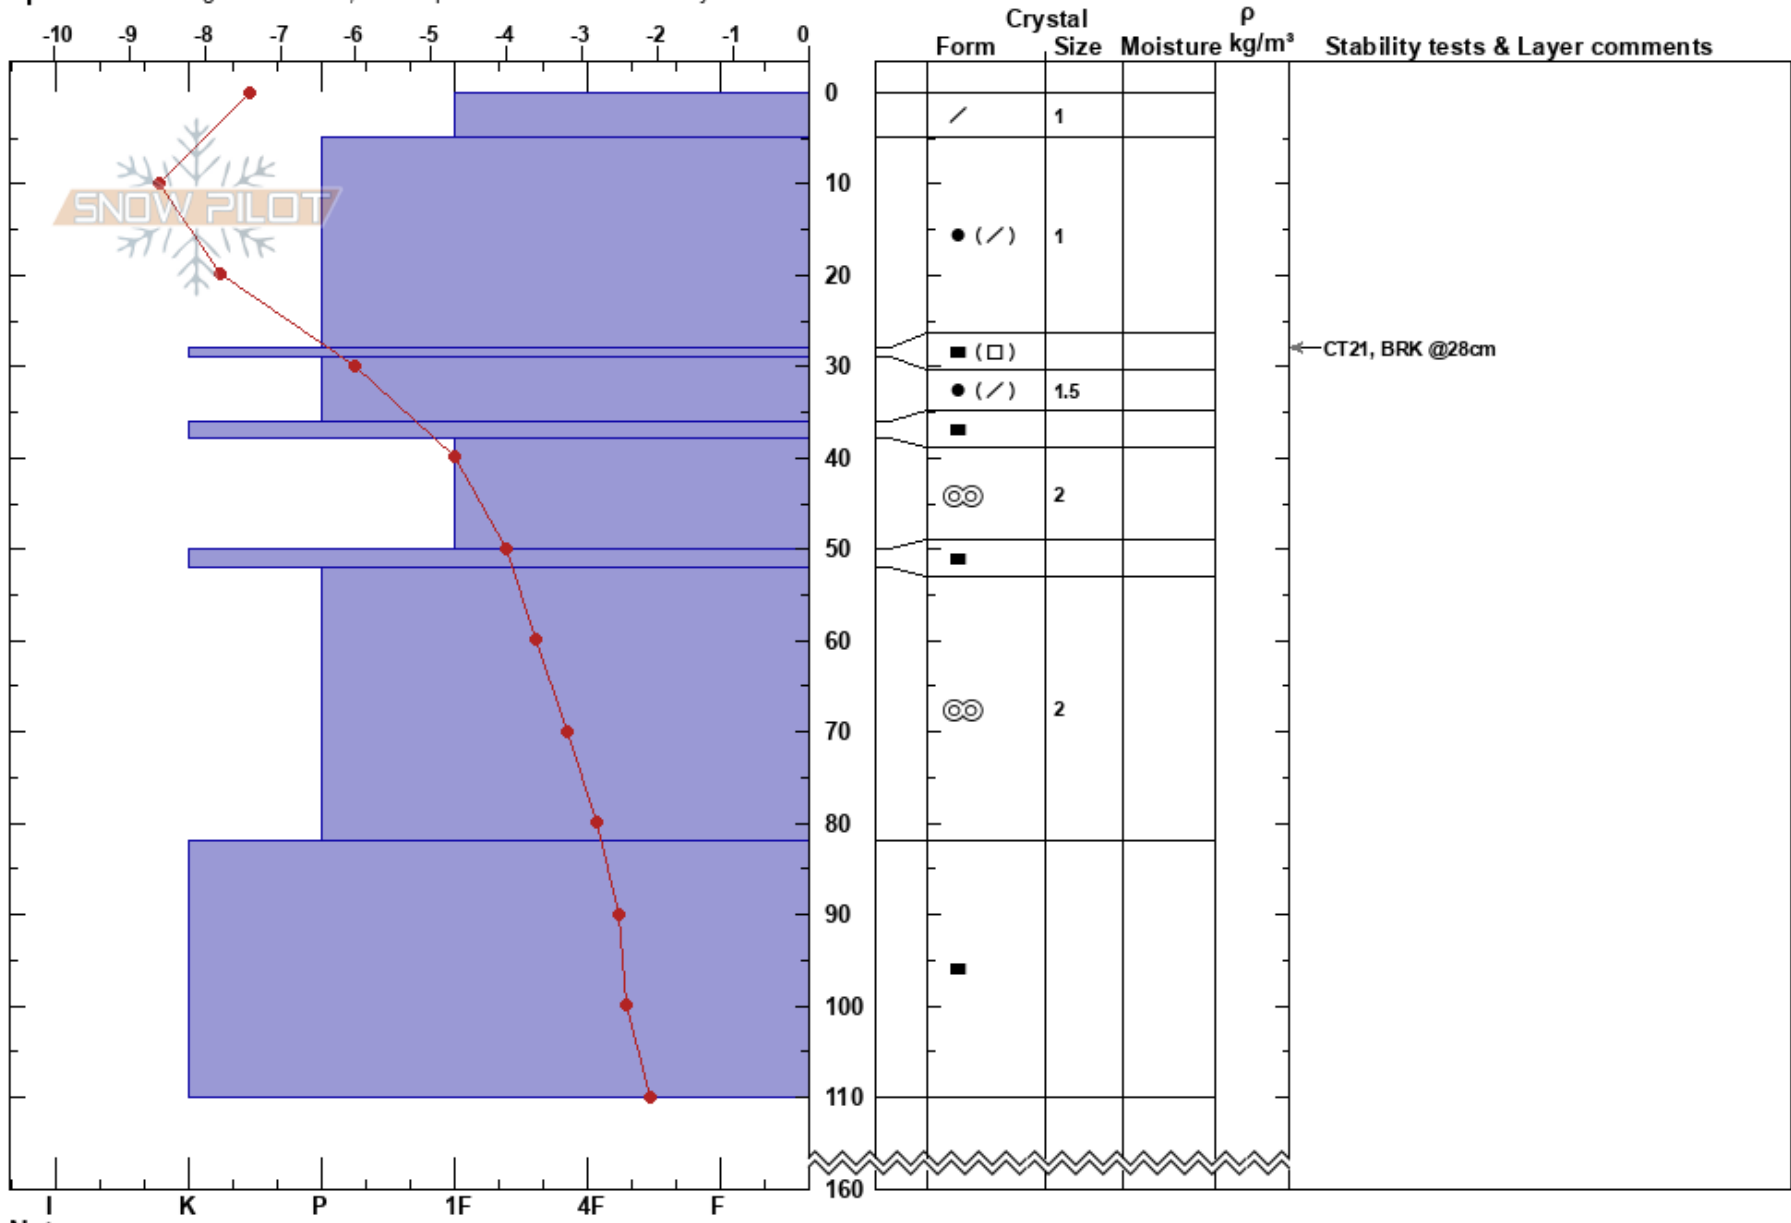

Soloffpist bulle V
 Skistar Tandådalen/Hund
 Sweden
Elevation: 770 m
Aspect: SW
Specifics: Pit dug in a Ski Area; Pit is representative of backcountry

Martin Svensson
 10/03/2019 - 12:00
Co-ord:
Slope Angle: 33°
Wind Loading: previous

Stability: **HS:**160 **Layer Notes:**
Air Temperature: -10°C **PF:**10 28-29cm:Problematic layer
Sky Cover: BKN
Precipitation: NO
Wind: Light Breeze

Notes: