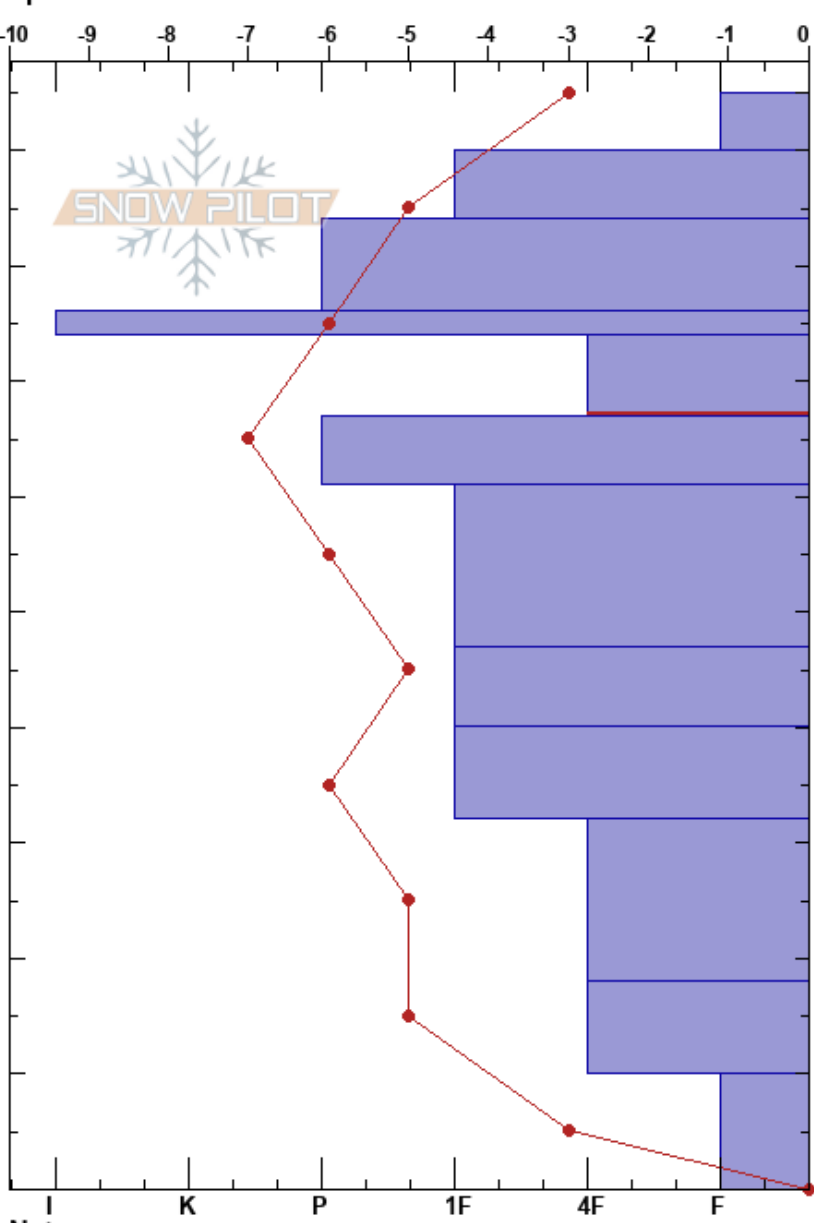

Lost Lake Area
 Front Range
 CO
 Elevation: 9639 ft
 Aspect: E
 Specifics:

Joshua Baruch
 03/09/2019 - 2:30pm
 Co-ord:
 Slope Angle: 25°
 Wind Loading: yes

Stability:
 Air Temperature: -2°C
 Sky Cover: SCT
 Precipitation: NO
 Wind: W Moderate

HS:95
 PF:37
 74-67cm: Problematic layer

Height (cm)	Crystal		Moisture	ρ kg/m ³	Stability tests & Layer comments
	Form	Size			
95	/	0.5			
90	/	0.5			
80	/ (□)	1			← CT11, BRK @84cm
74	■				← CT17, BRK @74cm
70	□	0.5			← CT22, BRK @67cm
67	⊖	0.5			
60					
50	□	1.5			
40	□	1			
30					
20	□ (^)	1.5			
10	^	2			
0	^	2			CT27, PC @0cm CT27, RP @0cm CT23, PC @0cm

Notes: Surface: 0.2 cm Wind Crust FC.